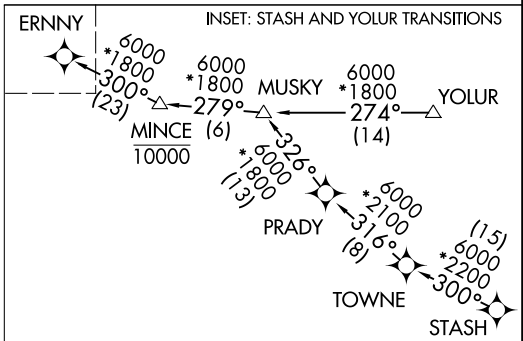

ERNNY SEVEN ARRIVAL (RNAV) Transition Routes

CHICAGO, ILLINOIS

CHICAGO APP CON  
119.0 292.125  
D-ATIS  
135.4 282.225

- NOTE: RADAR required.
- NOTE: RNAV 1.
- NOTE: DME/DME/IRU or GPS required.
- NOTE: YOLUR transition - ATC assigned only.
- NOTE: STASH transition - ATC assigned only.
- NOTE: LYNNI transition: For Milwaukee terminal area departures only.
- NOTE: VIKS transition: ATC assigned only.

- CHDRR TRANSITION (CHDRR.ERNNY7):
- FAALZ TRANSITION (FAALZ.ERNNY7):
- FGHRN TRANSITION (FGHRN.ERNNY7):
- FOLGO TRANSITION (FOLGO.ERNNY7):
- KOHL TRANSITION (KOHLL.ERNNY7):
- LYNNI TRANSITION (LYNNI.ERNNY7):
- PIRPL TRANSITION (PIRPL.ERNNY7):
- STASH TRANSITION (STASH.ERNNY7):
- VIKS TRANSITION (VIKS.ERNNY7):
- YOLUR TRANSITION (YOLUR.ERNNY7):

(CONTINUED ON FOLLOWING PAGE)

NOTE: Chart not to scale.

See following page for Arrival Routes.

ERNNY SEVEN ARRIVAL (RNAV) Transition Routes

EC-3, 30 DEC 2021 to 27 JAN 2022

EC-3, 30 DEC 2021 to 27 JAN 2022