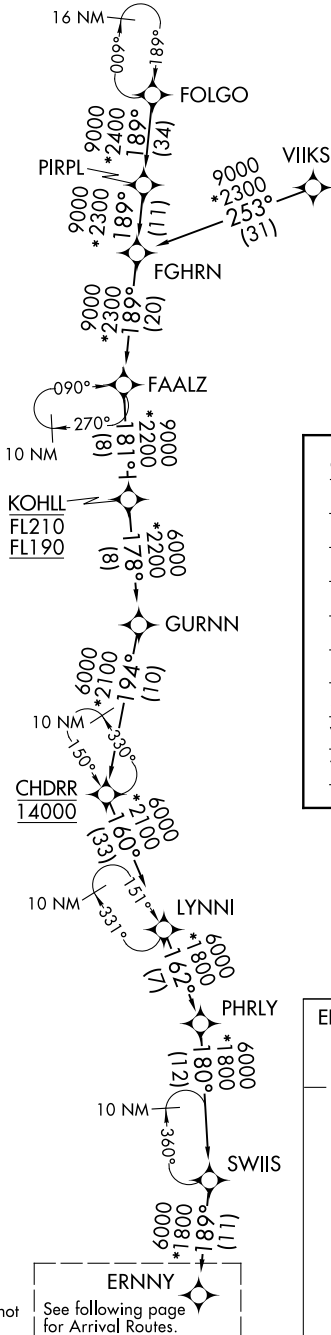

ERNNY SEVEN ARRIVAL (RNAV) Transition Routes

CHICAGO, ILLINOIS

CHICAGO APP CON  
119.0 292.125  
D-ATIS  
135.4 282.225

- NOTE: RADAR required.
- NOTE: RNAV 1.
- NOTE: DME/DME/IRU or GPS required.
- NOTE: YOLUR transition - ATC assigned only.
- NOTE: STASH transition - ATC assigned only.
- NOTE: LYNNI transition: For Milwaukee terminal area departures only.
- NOTE: VIKS transition: ATC assigned only.

- CHDRR TRANSITION (CHDRR.ERNNY7):
- FAALZ TRANSITION (FAALZ.ERNNY7):
- FGHRN TRANSITION (FGHRN.ERNNY7):
- FOLGO TRANSITION (FOLGO.ERNNY7):
- KOHL TRANSITION (KOHLL.ERNNY7):
- LYNNI TRANSITION (LYNNI.ERNNY7):
- PIRPL TRANSITION (PIRPL.ERNNY7):
- STASH TRANSITION (STASH.ERNNY7):
- VIKS TRANSITION (VIKS.ERNNY7):
- YOLUR TRANSITION (YOLUR.ERNNY7):

(CONTINUED ON FOLLOWING PAGE)

NOTE: Chart not to scale.

See following page for Arrival Routes.

ERNNY SEVEN ARRIVAL (RNAV) Transition Routes

EC-3, 30 DEC 2021 to 27 JAN 2022

EC-3, 30 DEC 2021 to 27 JAN 2022