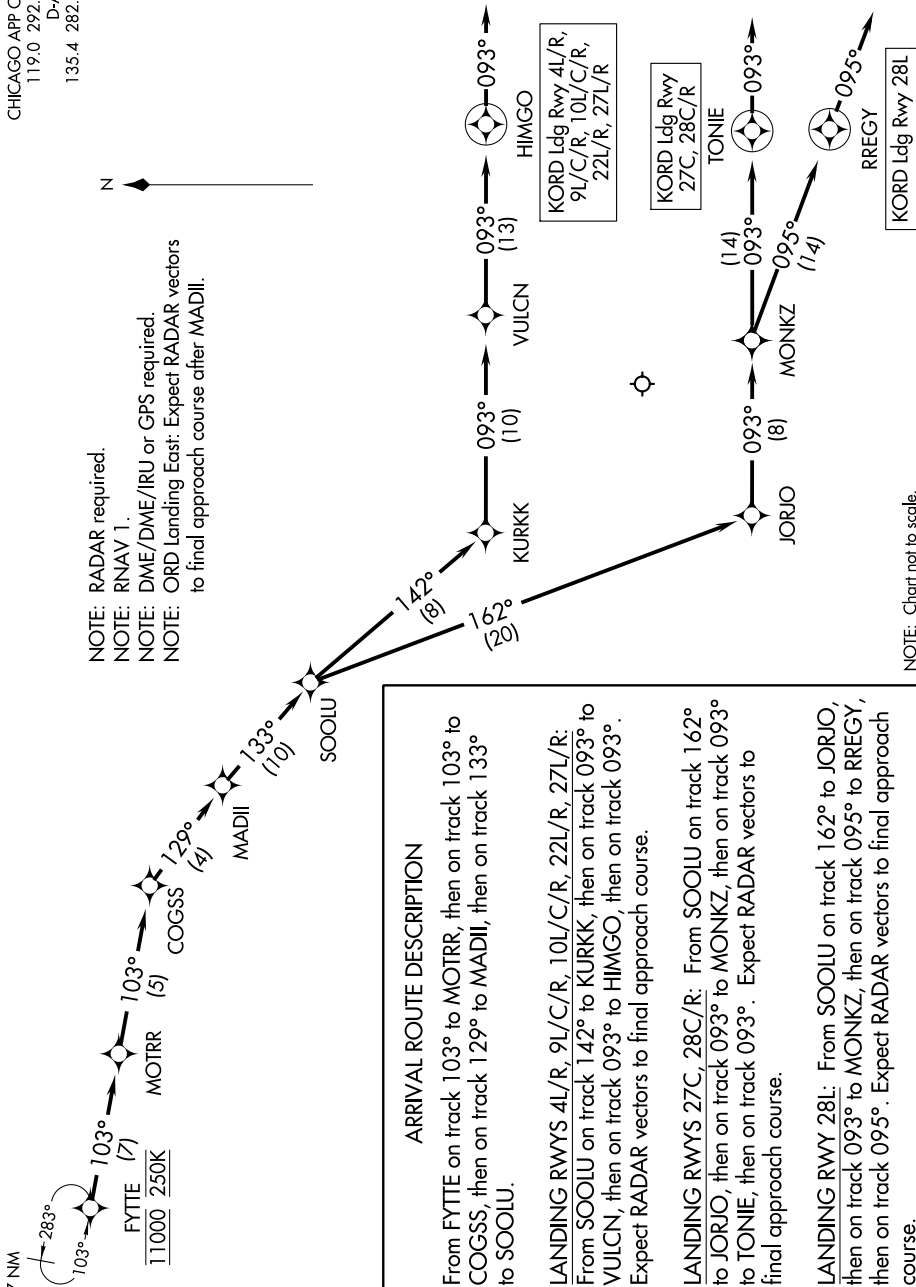

# FYTTE SEVEN ARRIVAL (RNAV) Arrival Routes

CHICAGO APP CON  
119.0 292.125  
D-ATIS  
135.4 282.225

NOTE: RADAR required.  
NOTE: RNAV 1.  
NOTE: DME/DME/IRU or GPS required.  
NOTE: ORD Landing East: Expect RADAR vectors to final approach course after MADII.

NOTE: Chart not to scale.