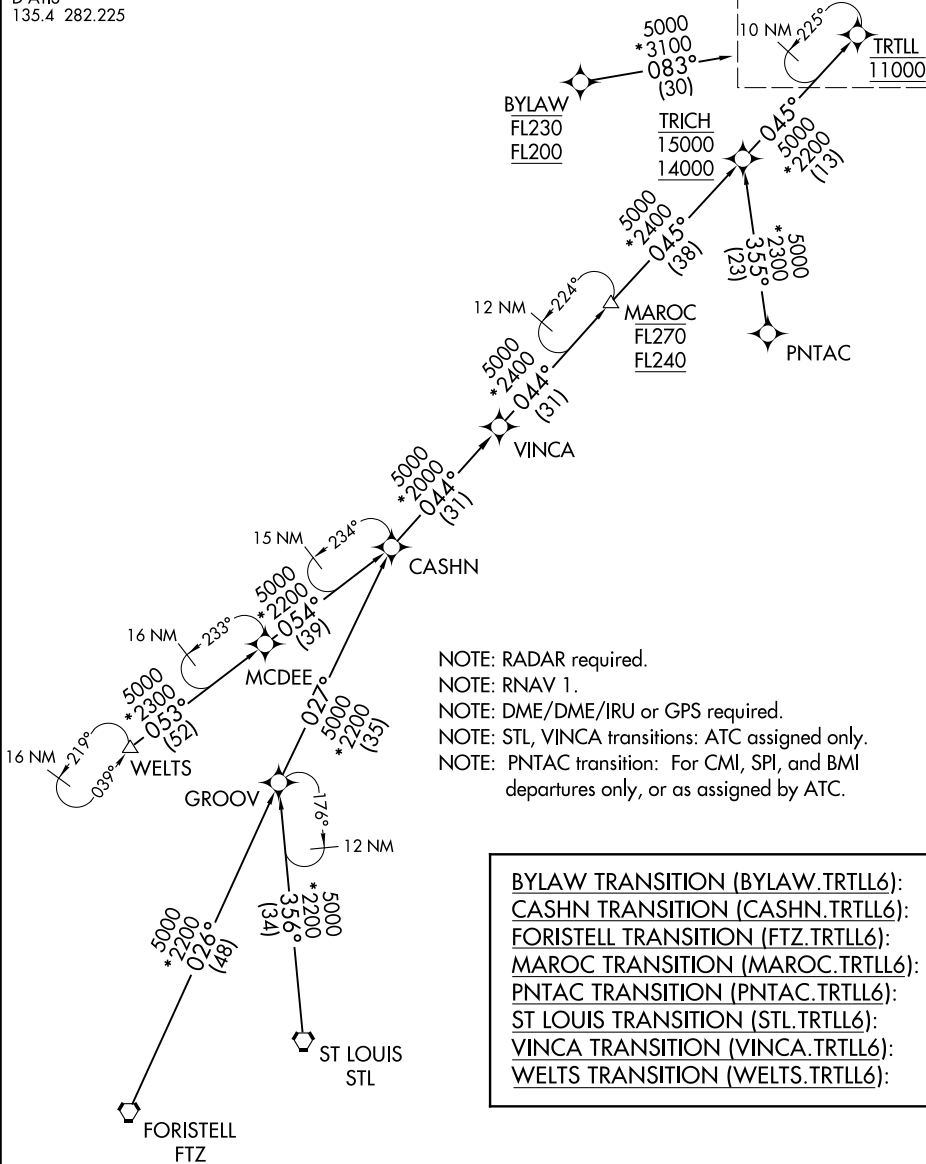

TRTLL SIX ARRIVAL (RNAV) Transition Routes

CHICAGO O'HARE INTL (ORD)
CHICAGO, ILLINOIS

CHICAGO APP CON
119.0 292.125
D-ATIS
135.4 282.225

See following page for
Arrival Routes

(CONTINUED ON FOLLOWING PAGE)

NOTE: Chart not to scale.

TRTLL SIX ARRIVAL (RNAV) Transition Routes

(TRTLL.TRLL6) 05NOV20

CHICAGO, ILLINOIS
CHICAGO O'HARE INTL (ORD)

EC-3, 30 DEC 2021 to 27 JAN 2022

EC-3, 30 DEC 2021 to 27 JAN 2022