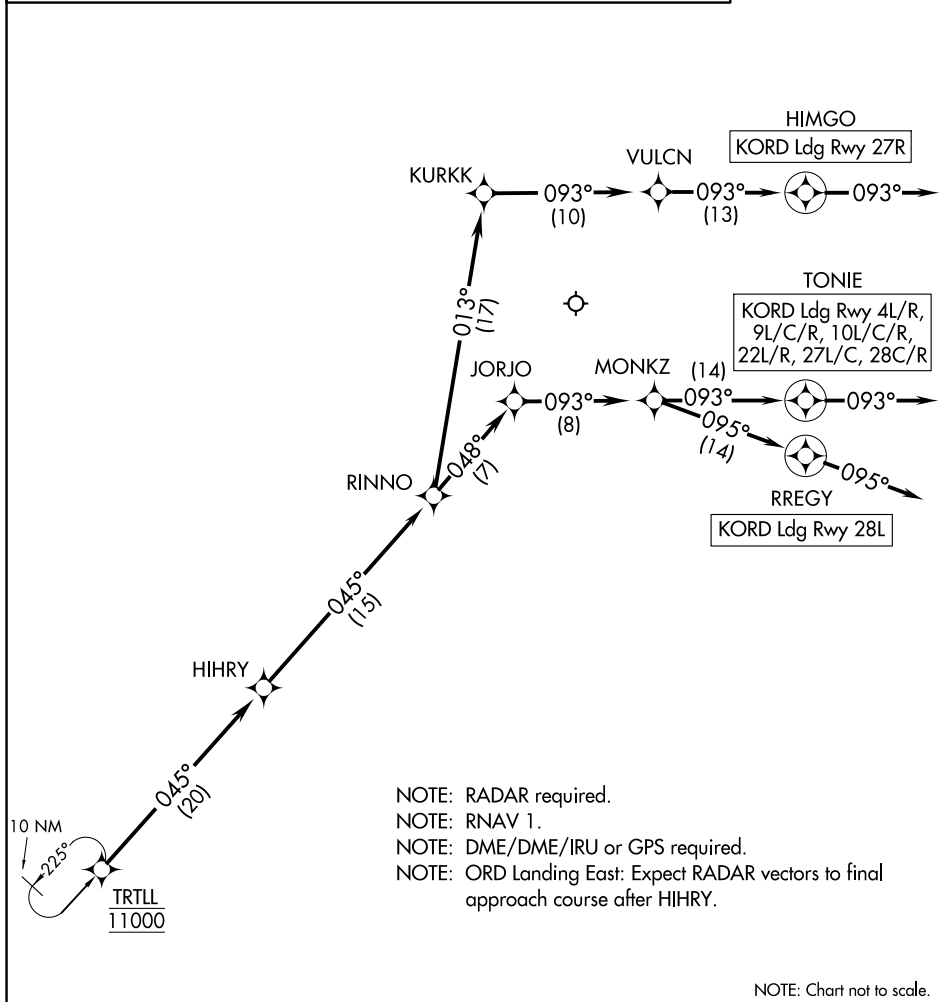

TRTLL SIX ARRIVAL (RNAV) Arrival Routes

ARRIVAL ROUTE DESCRIPTION

From TRTLL on track 045° to HIHRY, then on track 045° to RINNO.

LANDING RWYS 4L/R, 9L/C/R, 10L/C/R, 22L/R, 27L/C, 28C/R:

From RINNO on track 048° to JORJO, then on track 093° to MONKZ, then on track 093° to TONIE, then on track 093°. Expect RADAR vectors to final approach course.

LANDING RWY 27R: From RINNO on track 013° to KURKK, then on track 093° to VULCN, then on track 093° to HIMGO, then on track 093°. Expect RADAR vectors to final approach course.

LANDING RWY 28L: From RINNO on track 048° to JORJO, then on track 093° to MONKZ, then on track 095° to RREGY, then on track 095°. Expect RADAR vectors to final approach course.

CHICAGO APP CON
119.0 292.125
D-ATIS
135.4 282.225

- NOTE: RADAR required.
- NOTE: RNAV 1.
- NOTE: DME/DME/IRU or GPS required.
- NOTE: ORD Landing East: Expect RADAR vectors to final approach course after HIHRY.

NOTE: Chart not to scale.

EC-3, 30 DEC 2021 to 27 JAN 2022

EC-3, 30 DEC 2021 to 27 JAN 2022

TRTLL SIX ARRIVAL (RNAV) Arrival Routes