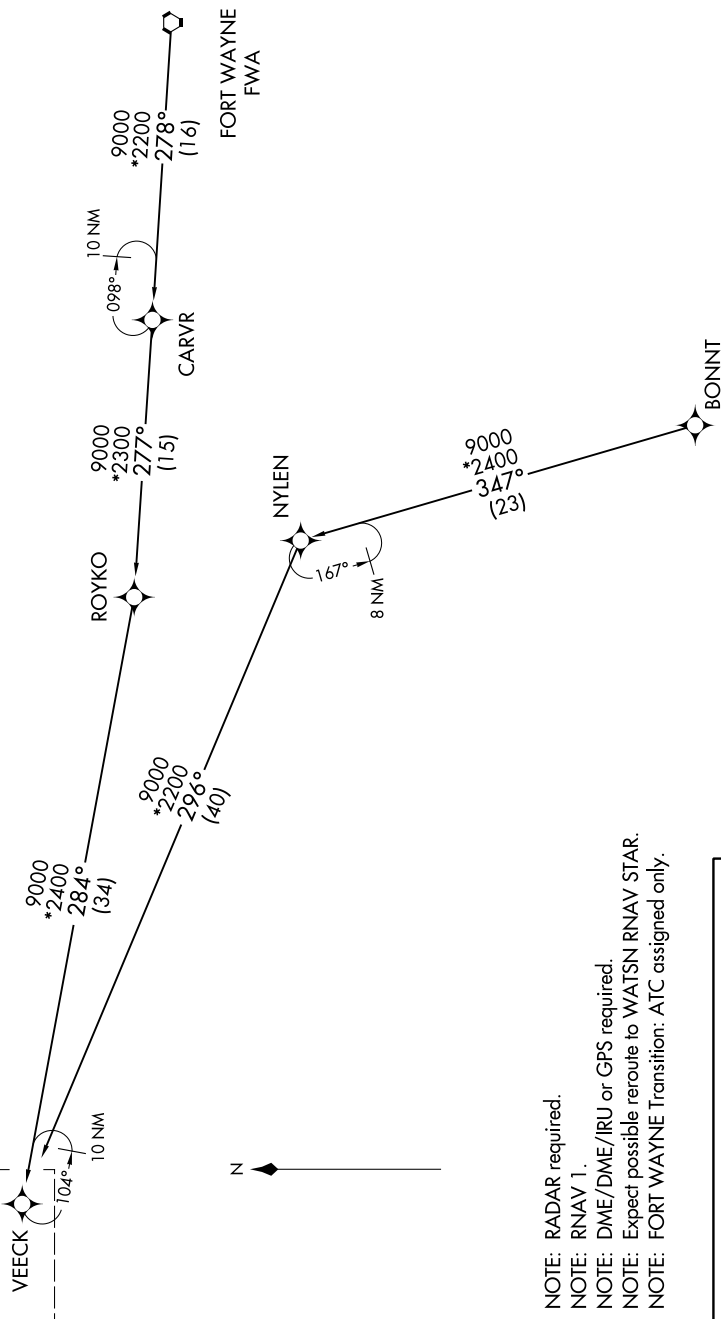

VEECK FIVE ARRIVAL (RNAV) Transition Routes

CHICAGO APP CON
119.0 292.125
D-AIS
135.4 282.225

(CONTINUED ON FOLLOWING PAGE)

See following page for Arrival Route.

- NOTE: RADAR required.
- NOTE: RNAV 1.
- NOTE: DME/DME/IRU or GPS required.
- NOTE: Expect possible reroute to WATSN RNAV STAR.
- NOTE: FORT WAYNE Transition: ATC assigned only.

**BONNT TRANSITION (BONNT.VEECK5):
FORT WAYNE TRANSITION (FWA.VEECK5):**

NOTE: Chart not to scale.