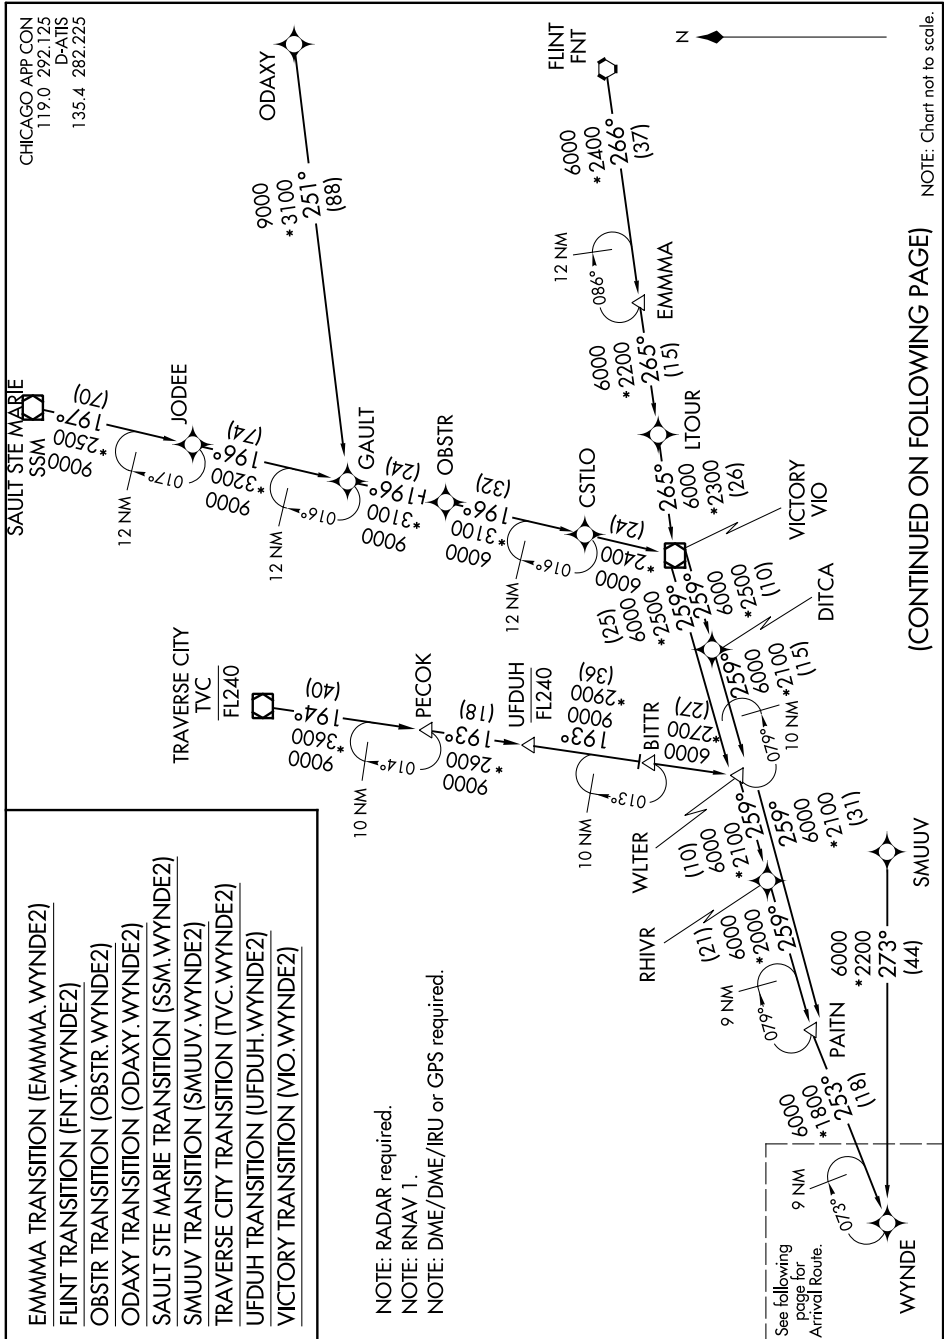

WYNDE TWO ARRIVAL (RNAV) Transition Routes

EC-3, 30 DEC 2021 to 27 JAN 2022

NOTE: Chart not to scale.

(CONTINUED ON FOLLOWING PAGE)

EC-3, 30 DEC 2021 to 27 JAN 2022

WYNDE TWO ARRIVAL (RNAV) Transition Routes