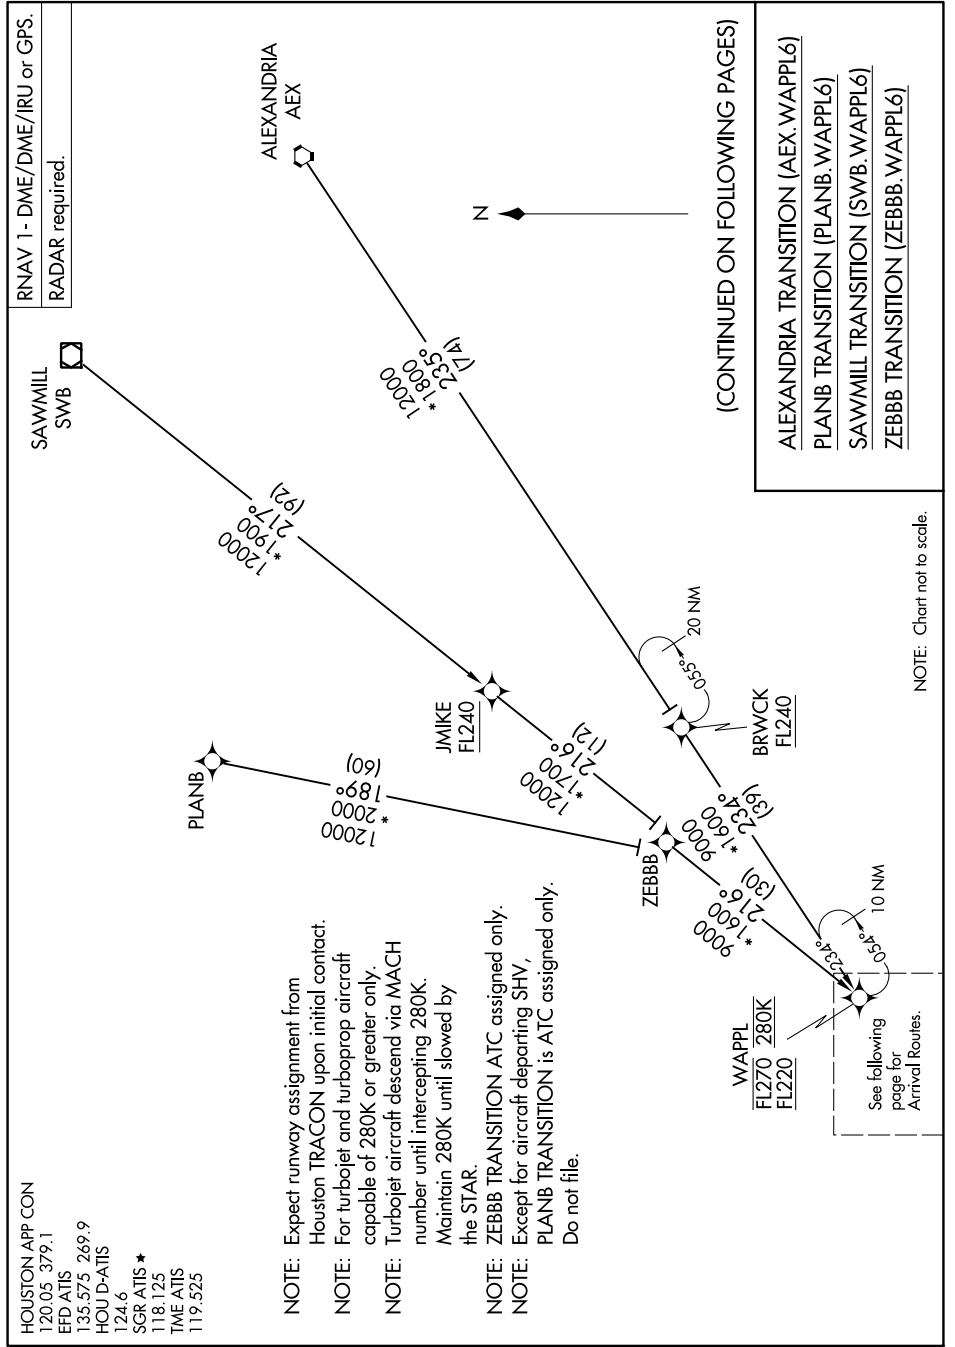

# WAPPL SIX ARRIVAL (RNAV) Transition Routes

HOUSTON, TEXAS

SC-5, 30 DEC 2021 to 27 JAN 2022