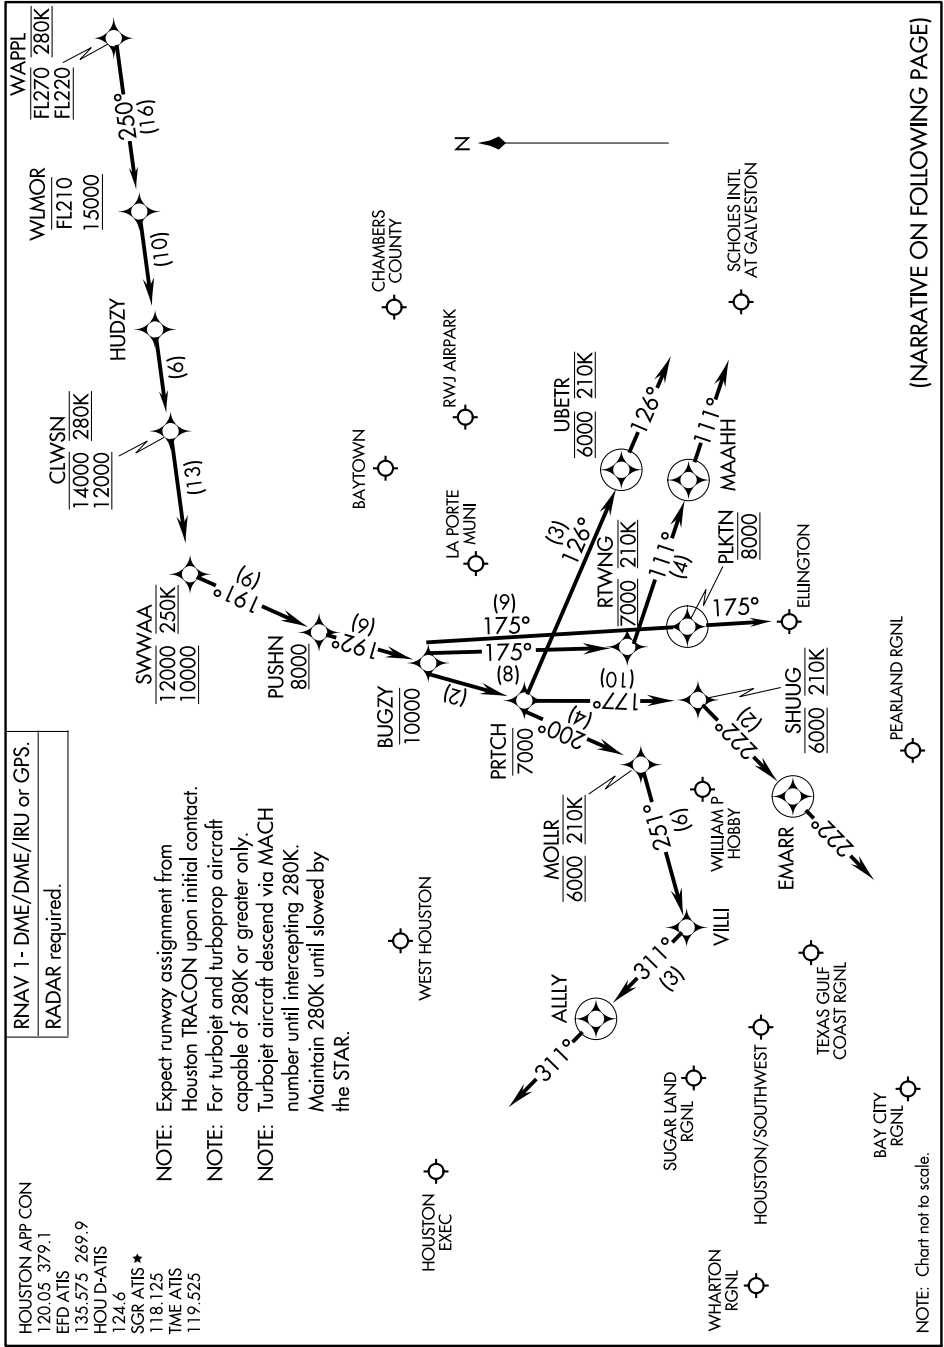

WAPPL SIX ARRIVAL (RNAV) Arrival Routes

HOUSTON, TEXAS

SC-5, 30 DEC 2021 to 27 JAN 2022

(NARRATIVE ON FOLLOWING PAGE)

SC-5, 30 DEC 2021 to 27 JAN 2022

WAPPL SIX ARRIVAL (RNAV) Arrival Routes

HOUSTON, TEXAS

NOTE: Chart not to scale.