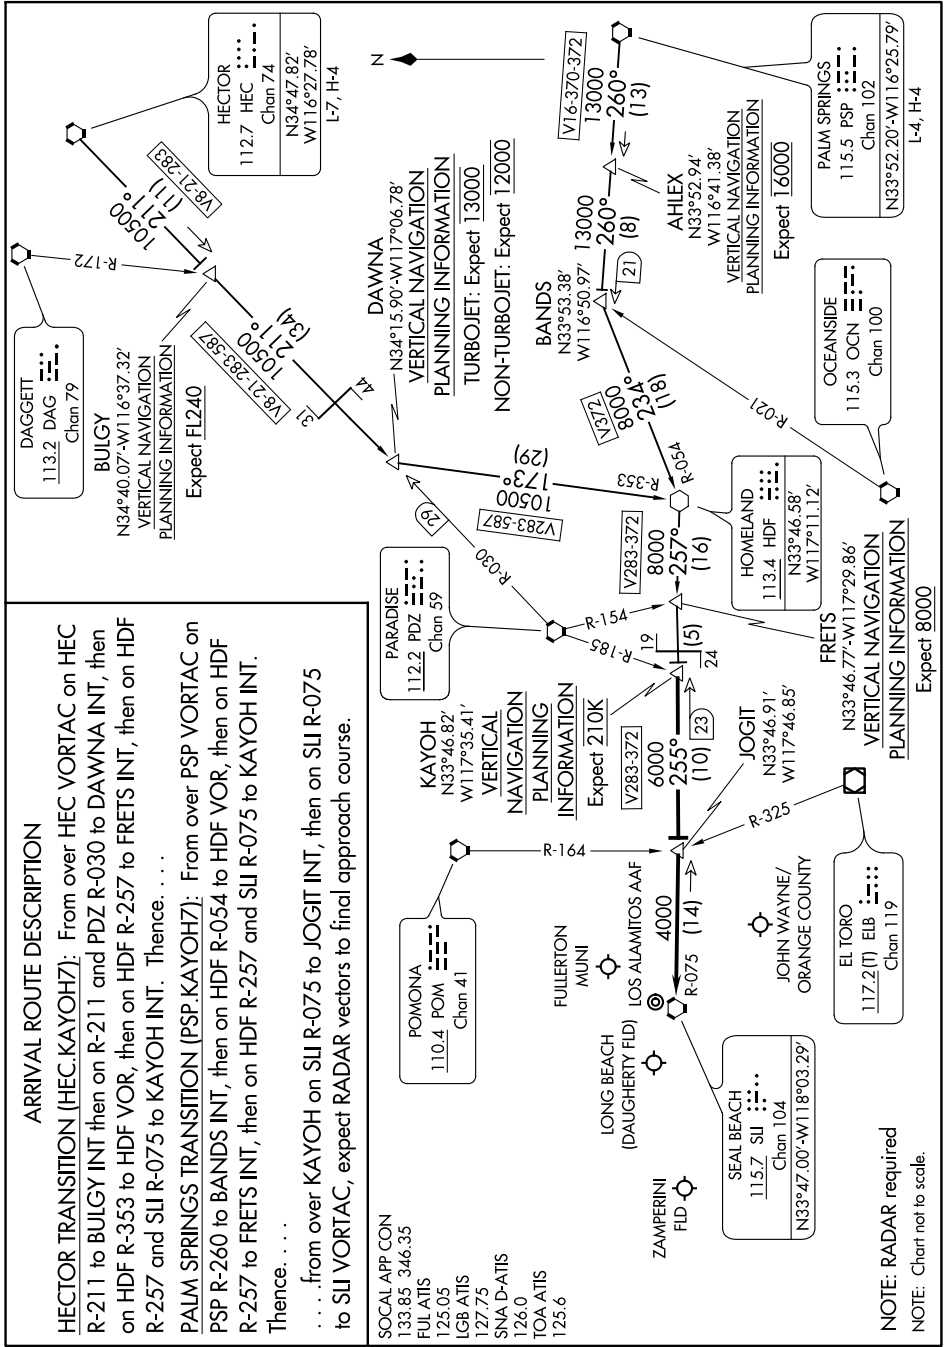

# KAYOH SEVEN ARRIVAL

AL-236 (FAA)

LONG BEACH, CALIFORNIA

SW-3, 30 DEC 2021 to 27 JAN 2022

# KAYOH SEVEN ARRIVAL

LONG BEACH, CALIFORNIA

SW-3, 30 DEC 2021 to 27 JAN 2022