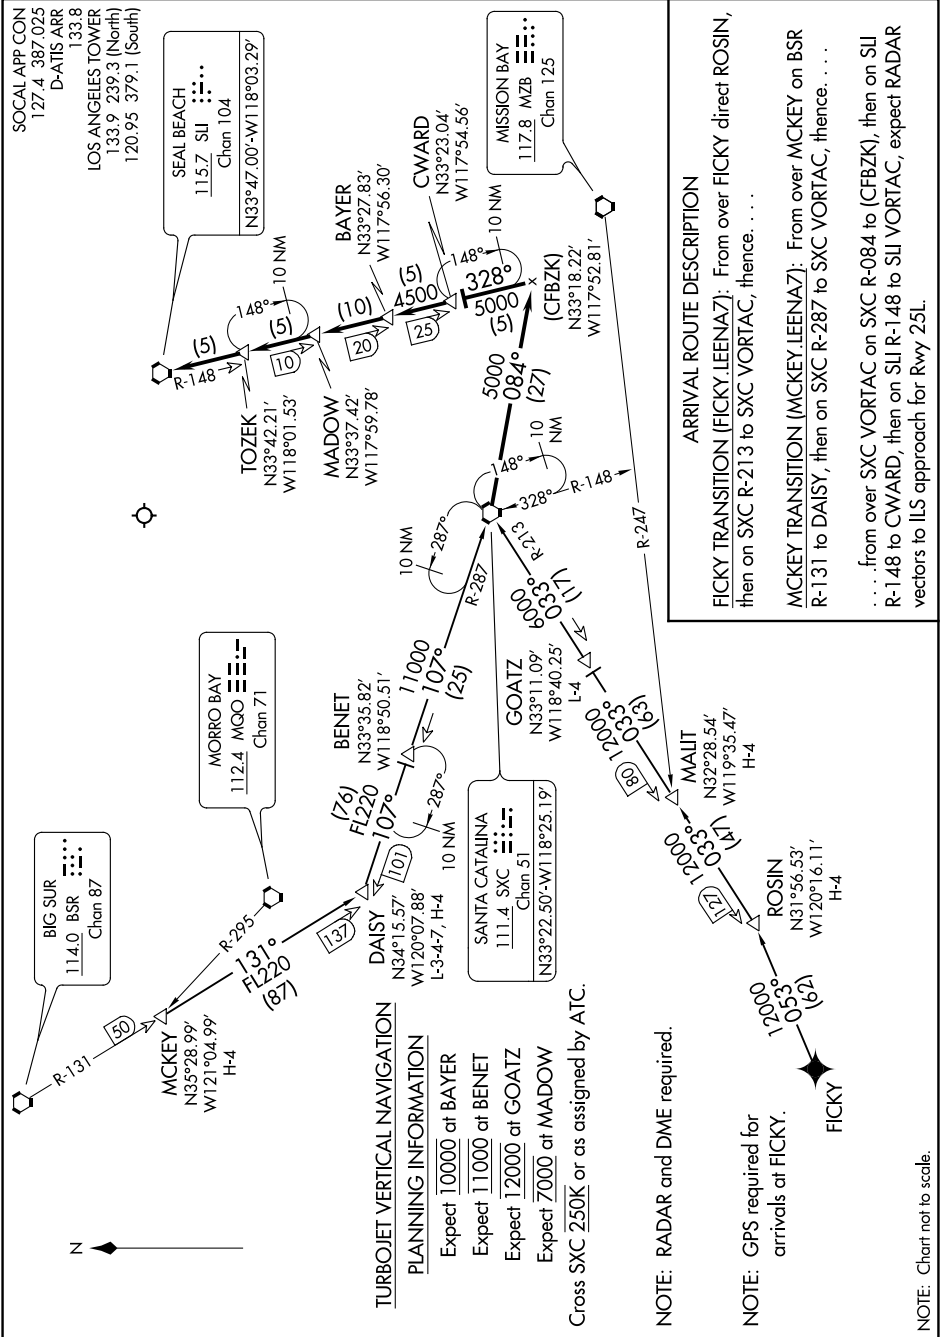

LEENA SEVEN ARRIVAL

AL-237 (FAA)

LOS ANGELES INTL (LAX)
LOS ANGELES, CALIFORNIA

SW-3, 30 DEC 2021 to 27 JAN 2022

SW-3, 30 DEC 2021 to 27 JAN 2022

LEENA SEVEN ARRIVAL

LOS ANGELES, CALIFORNIA
LOS ANGELES INTL (LAX)