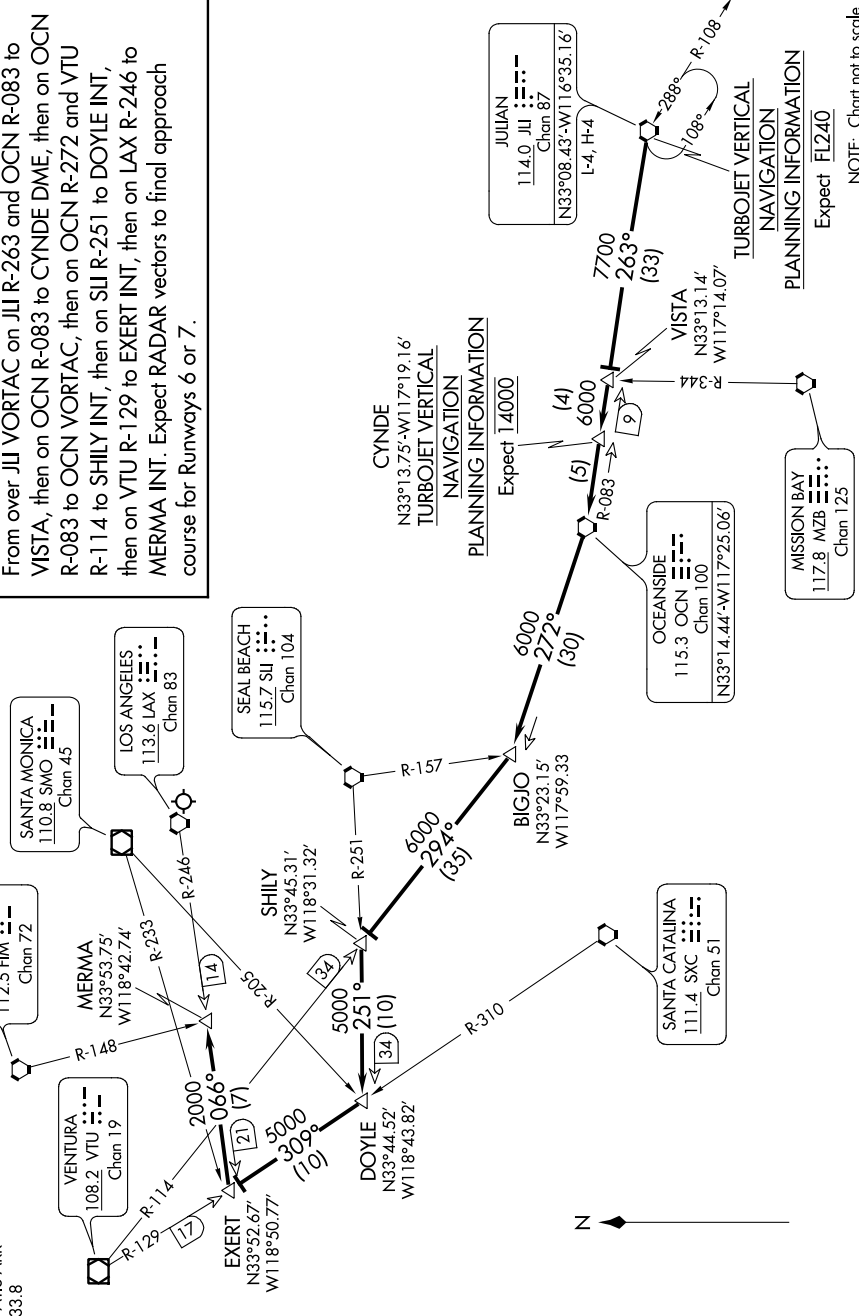

OCEAN THREE ARRIVAL

AL-237 (FAA)

LOS ANGELES INTL (LAX)
LOS ANGELES, CALIFORNIA

SW-3, 30 DEC 2021 to 27 JAN 2022

ARRIVAL ROUTE DESCRIPTION

From over JLI VORTAC on JLI R-263 and OCN R-083 to VISTA, then on OCN R-083 to CYNIDE DME, then on OCN R-083 to OCN VORTAC, then on OCN R-272 and VTU R-114 to SHILY INT, then on SLI R-251 to DOYLE INT, then on VTU R-129 to EXERT INT, then on LAX R-246 to MERMA INT. Expect RADAR vectors to final approach course for Runways 6 or 7.

SOCAL APP CON
128.1 281.4
D-ATIS ARR
133.8

SOCAL APP CON
128.1 281.4
D-ATIS ARR
133.8

OCEAN THREE ARRIVAL

LOS ANGELES, CALIFORNIA
LOS ANGELES INTL (LAX)

SW-3, 30 DEC 2021 to 27 JAN 2022

NOTE: Chart not to scale.