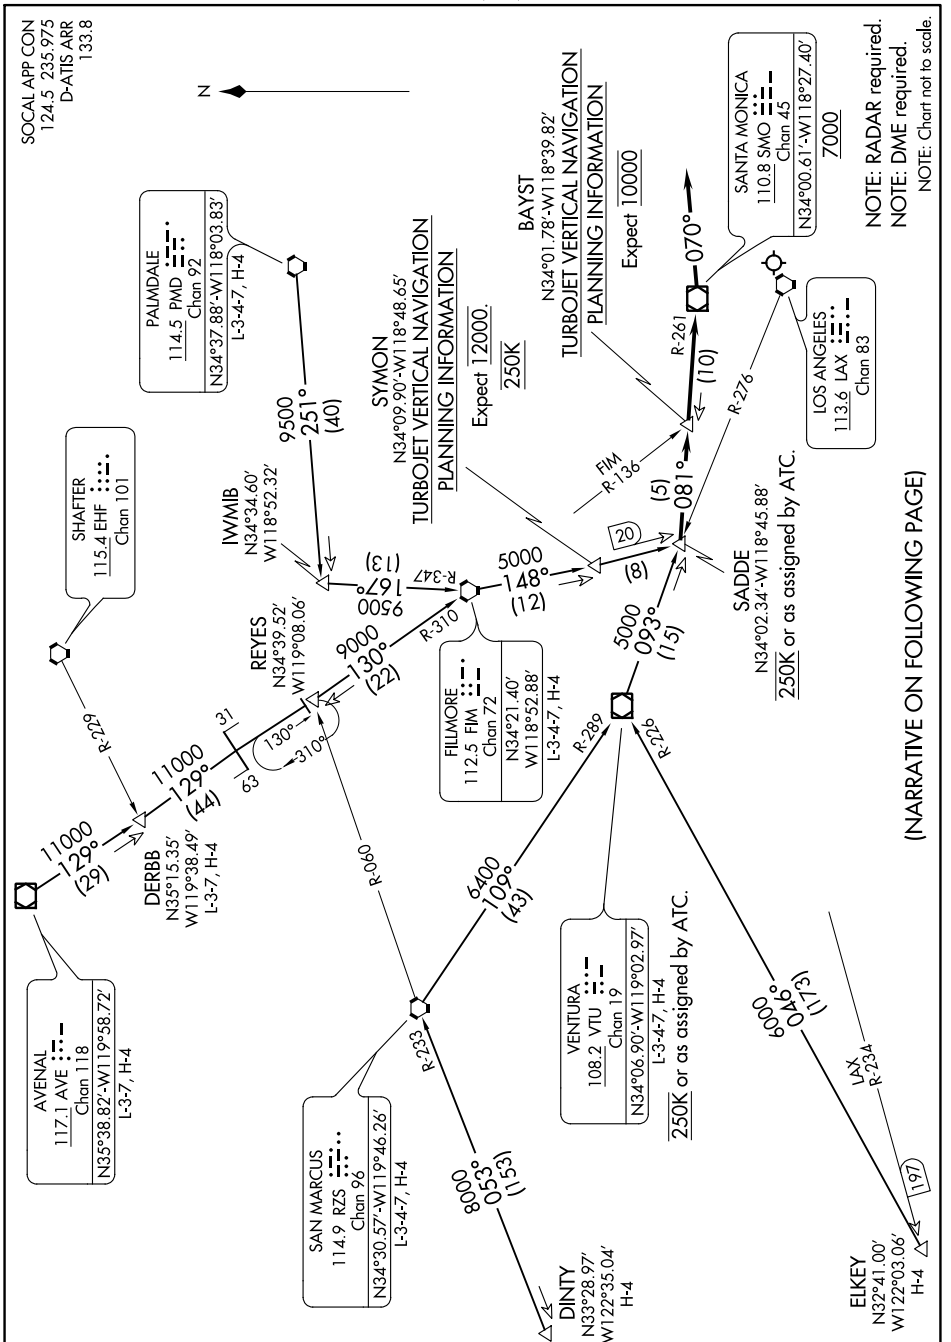

SADDE EIGHT ARRIVAL

AL-237 (FAA)

LOS ANGELES INTL (LAX)
LOS ANGELES, CALIFORNIA

SW-3, 30 DEC 2021 to 27 JAN 2022

(NARRATIVE ON FOLLOWING PAGE)

SW-3, 30 DEC 2021 to 27 JAN 2022

SADDE EIGHT ARRIVAL

LOS ANGELES, CALIFORNIA
LOS ANGELES INTL (LAX)