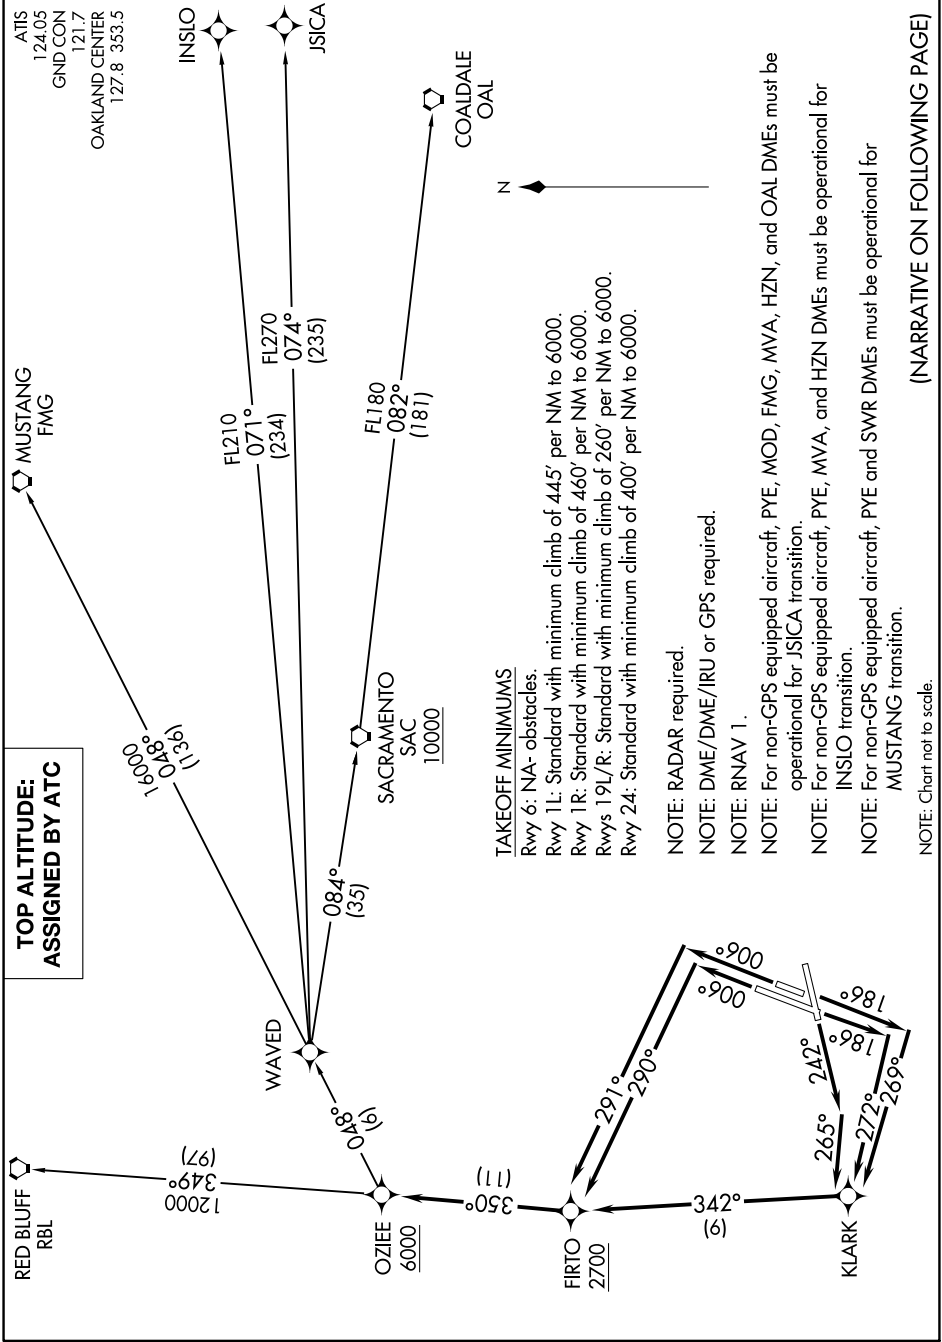

OZIEE FOUR DEPARTURE (RNAV)

AL-281 (FAA)

NAPA COUNTY (APC)
NAPA, CALIFORNIA

SW-2, 30 DEC 2021 to 27 JAN 2022

OZIEE FOUR DEPARTURE (RNAV)

NAPA, CALIFORNIA
NAPA COUNTY (APC)

SW-2, 30 DEC 2021 to 27 JAN 2022