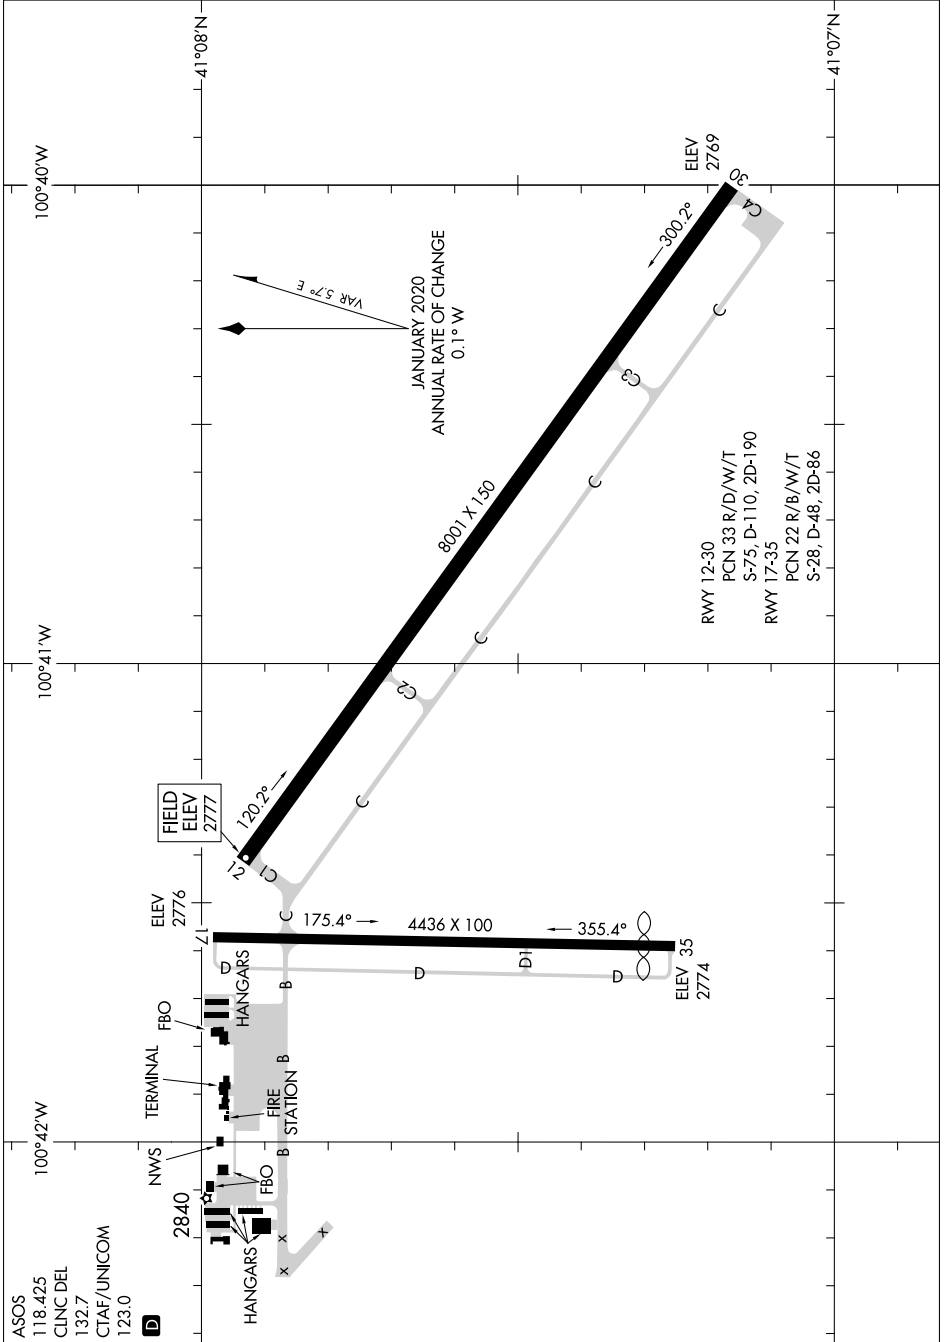

AIRPORT DIAGRAM

AL-292 (FAA)

NORTH PLATTE RGNL/LEE BIRD FLD (L.B.F)
NORTH PLATTE, NEBRASKA

NC-2, 30 DEC 2021 to 27 JAN 2022

NC-2, 30 DEC 2021 to 27 JAN 2022

AIRPORT DIAGRAM

NORTH PLATTE, NEBRASKA
NORTH PLATTE RGNL/LEE BIRD FLD (L.B.F)