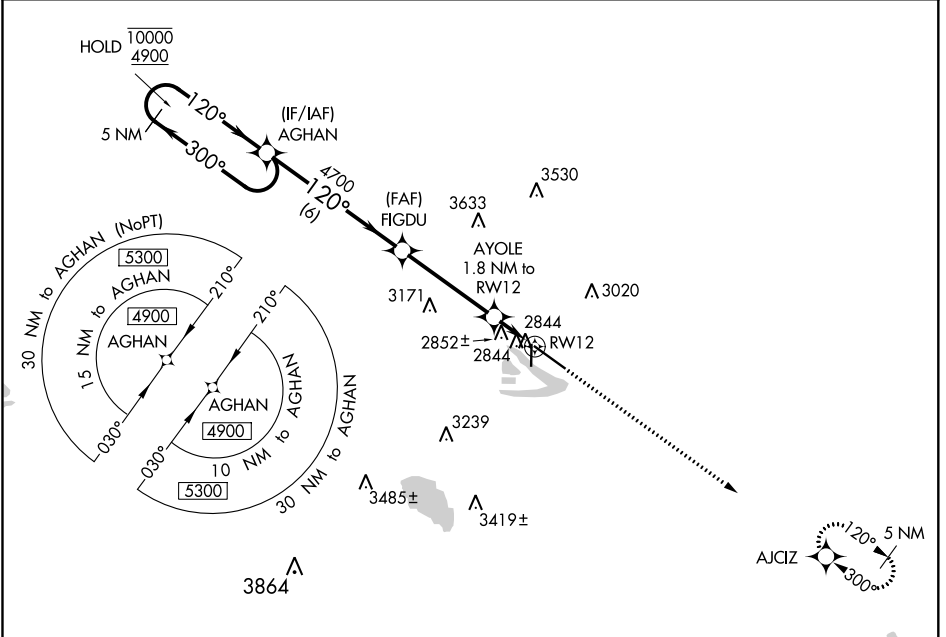

WAAS CH 50434 W12A	APP CRS 120°	Rwy Idg TDZE Apt Elev	8000 2777 2777
--	------------------------	-----------------------------	---

RNAV (GPS) RWY 12

NORTH PLATTE RGNL/LEE BIRD FLD (LBF')

RNP APCH	For uncompensated Baro-VNAV systems, LNAV/VNAV NA below -23°C or above 52°C.	MISSED APPROACH: Climb to 4700 direct AJCIZ and hold.
----------	--	---

ASOS 118.425	DENVER CENTER 132.7 226.675	CLNC DEL 132.7	UNICOM 123.0 (CTAF)
------------------------	---------------------------------------	--------------------------	-------------------------------

NC-2, 30 DEC 2021 to 27 JAN 2022

NC-2, 30 DEC 2021 to 27 JAN 2022

ELEV 2777	D	TDZE 2777
-----------	----------	-----------

CATEGORY	A	B	C	D
LPV DA		2977-3/4	200 (200-3/4)	
LNAV/VNAV DA		3027-3/4	250 (300-3/4)	
LNAV MDA		3120-1	343 (400-1)	
C CIRCLING	3280-1 503 (600-1)	3320-1 543 (600-1)	3420-1 3/4 643 (700-1 3/4)	3560-2 1/2 783 (800-2 1/2)