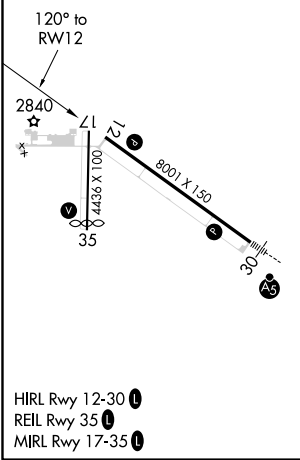

WAAS CH 50434 W12A	APP CRS 120°	Rwy Idg TDZE Apt Elev	8000 2777 2777
--	------------------------	-----------------------------	---

RNAV (GPS) RWY 12

NORTH PLATTE RGNL/LEE BIRD FLD (LBF')

RNP APCH	For uncompensated Baro-VNAV systems, LNAV/VNAV NA below -23°C or above 52°C.	MISSED APPROACH: Climb to 4700 direct AJCIZ and hold.
----------	--	---

ASOS 118.425	DENVER CENTER 132.7 226.675	CLNC DEL 132.7	UNICOM 123.0 (CTAF)
------------------------	---------------------------------------	--------------------------	-------------------------------

NC-2, 30 DEC 2021 to 27 JAN 2022

NC-2, 30 DEC 2021 to 27 JAN 2022

ELEV 2777	D	TDZE 2777
-----------	----------	-----------

CATEGORY	A	B	C	D
LPV DA		2977-3/4	200 (200-3/4)	
LNAV/VNAV DA		3027-3/4	250 (300-3/4)	
LNAV MDA		3120-1	343 (400-1)	
C CIRCLING	3280-1 503 (600-1)	3320-1 543 (600-1)	3420-1 3/4 643 (700-1 3/4)	3560-2 1/2 783 (800-2 1/2)