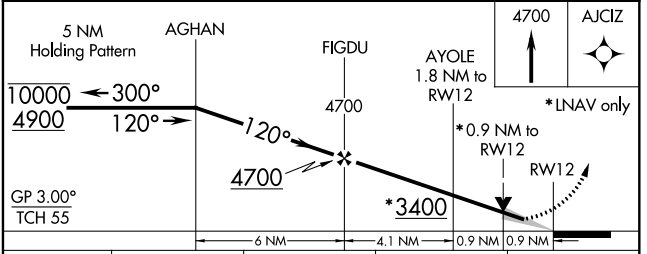

WAAS CH 50434 W12A	APP CRS 120°	Rwy Idg TDZE Apt Elev	8000 2777 2777
--	------------------------	-----------------------------	---

RNAV (GPS) RWY 12

NORTH PLATTE RGNL/LEE BIRD FLD (LBF')

RNP APCH	For uncompensated Baro-VNAV systems, LNAV/VNAV NA below -23°C or above 52°C.	MISSED APPROACH: Climb to 4700 direct AJCIZ and hold.
----------	--	---

ASOS 118.425	DENVER CENTER 132.7 226.675	CLNC DEL 132.7	UNICOM 123.0 (CTAF)
------------------------	---------------------------------------	--------------------------	-------------------------------

NC-2, 30 DEC 2021 to 27 JAN 2022

NC-2, 30 DEC 2021 to 27 JAN 2022

ELEV 2777	D	TDZE 2777
-----------	----------	-----------

CATEGORY	A	B	C	D
LPV DA		2977-3/4	200 (200-3/4)	
LNAV/VNAV DA		3027-3/4	250 (300-3/4)	
LNAV MDA		3120-1	343 (400-1)	
C CIRCLING	3280-1 503 (600-1)	3320-1 543 (600-1)	3420-1 3/4 643 (700-1 3/4)	3560-2 1/2 783 (800-2 1/2)