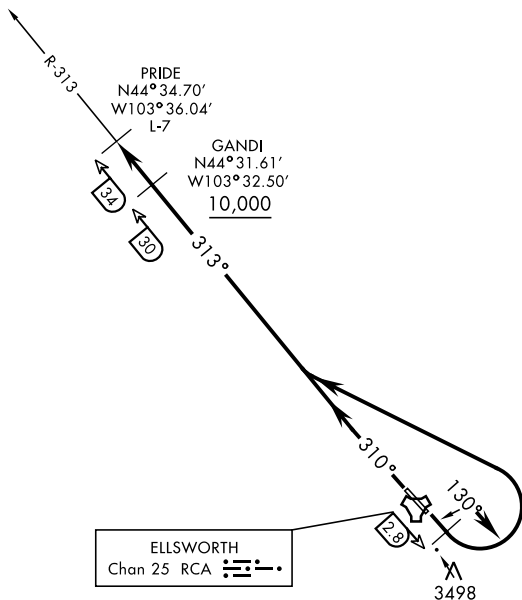

ELLSWORTH-THREE DEPARTURE (RCA3•RCA)

ELLSWORTH AFB (KRCA)

RAPID CITY, SOUTH DAKOTA

ATIS ★ 120.625 269.9
 GND CON
 121.8 275.8
 ELLSWORTH TOWER ★
 126.05 253.5
 ELLSWORTH DEP CON
 119.5 289.4
 DENVER CENTER
 127.95 338.2
 ELLSWORTH APP CON
 119.5 259.1

SHL-343 [USAF]

Rwy	Knots	60	120	180	240	300	360
13	V/V(fpm)	221	442	663	884	1105	1326
31	V/V(fpm)	236	472	708	944	1180	1416

ATC Climb Rate to 10,000

CAUTION:
 Traffic transiting
 IR-492 between
 10,000 and 16,000.

NC-1, 30 DEC 2021 to 27 JAN 2022

NC-1, 30 DEC 2021 to 27 JAN 2022

DEPARTURE ROUTE DESCRIPTION

TAKE-OFF RWY 13: Track 130° until RCA TACAN 2.8 DME. Turn left to intercept RCA R-313 outbound to PRIDE. Cross GANDI at or above 10,000.

TAKE-OFF RWY 31: Track 310° to intercept RCA TACAN R-313 outbound to PRIDE. Cross GANDI at or above 10,000.

ELLSWORTH-THREE DEPARTURE (RCA3•RCA)

Orig 15SEP16

RAPID CITY, SOUTH DAKOTA

ELLSWORTH AFB (KRCA)