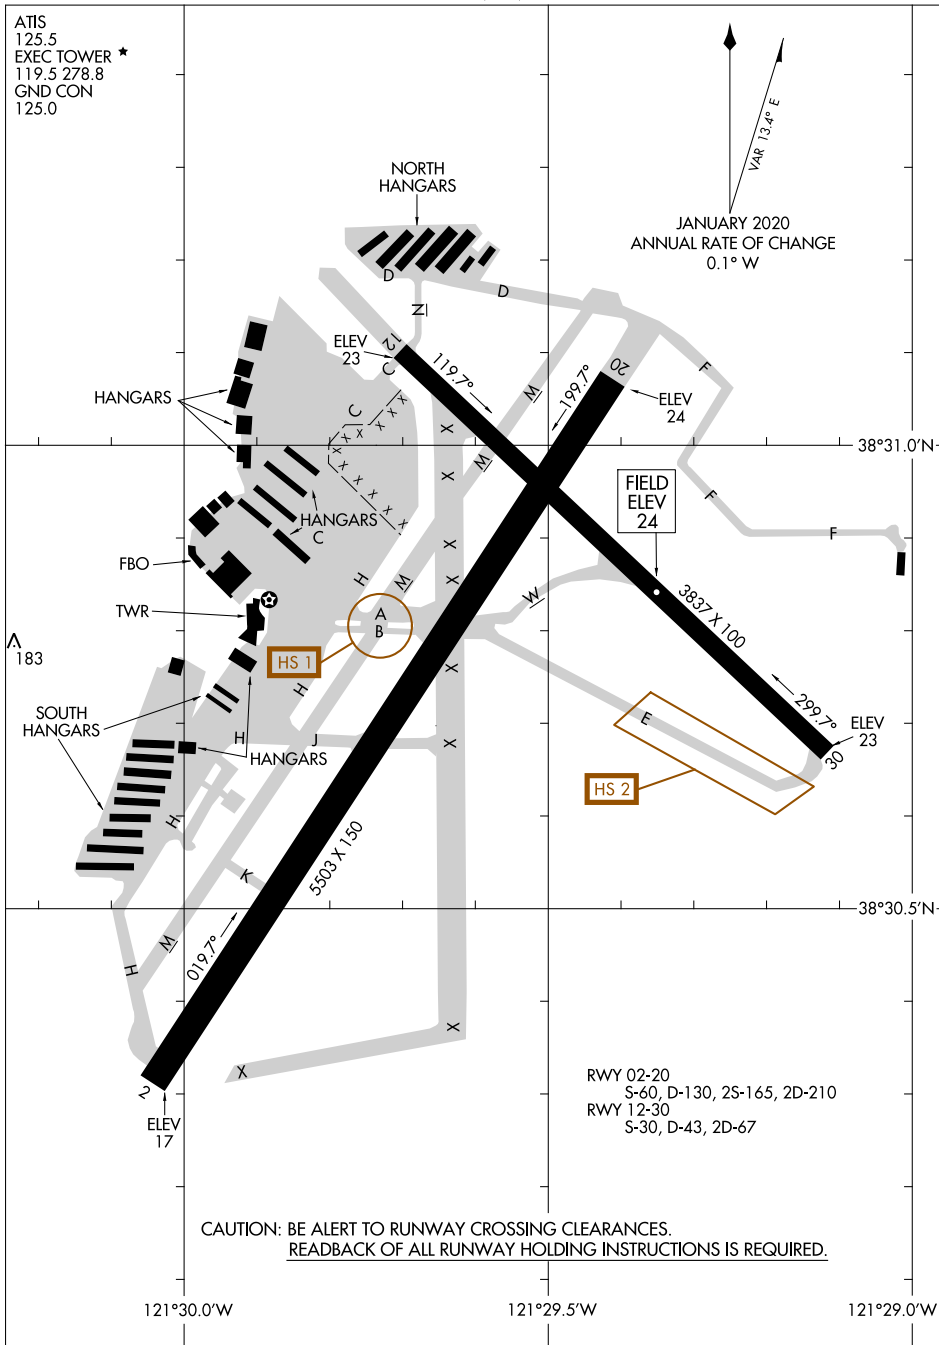

AIRPORT DIAGRAM

AL-358 (FAA)

SACRAMENTO EXEC (SAC)
SACRAMENTO, CALIFORNIA

ATIS
125.5
EXEC TOWER ★
119.5 278.8
GND CON
125.0

VAR 13.4° E
JANUARY 2020
ANNUAL RATE OF CHANGE
0.1° W

SW-2, 30 DEC 2021 to 27 JAN 2022

SW-2, 30 DEC 2021 to 27 JAN 2022

AIRPORT DIAGRAM

21112

SACRAMENTO, CALIFORNIA
SACRAMENTO EXEC (SAC)