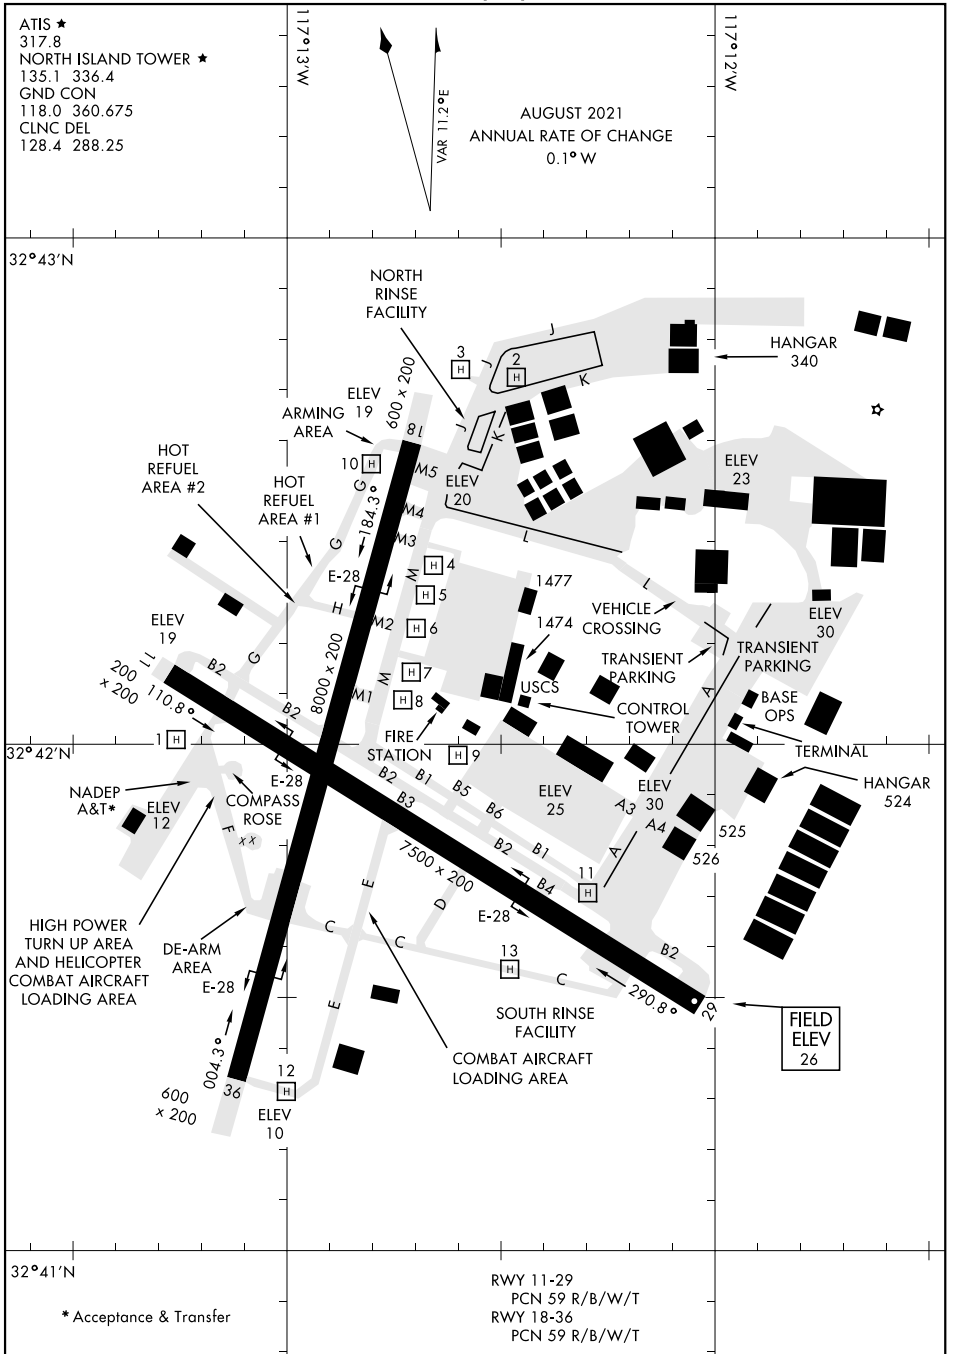

# AIRPORT DIAGRAM

AL-374 [USN]

AUGUST 2021  
ANNUAL RATE OF CHANGE  
0.1°W

SW-3, 30 DEC 2021 to 27 JAN 2022

SW-3, 30 DEC 2021 to 27 JAN 2022

\* Acceptance & Transfer

# AIRPORT DIAGRAM