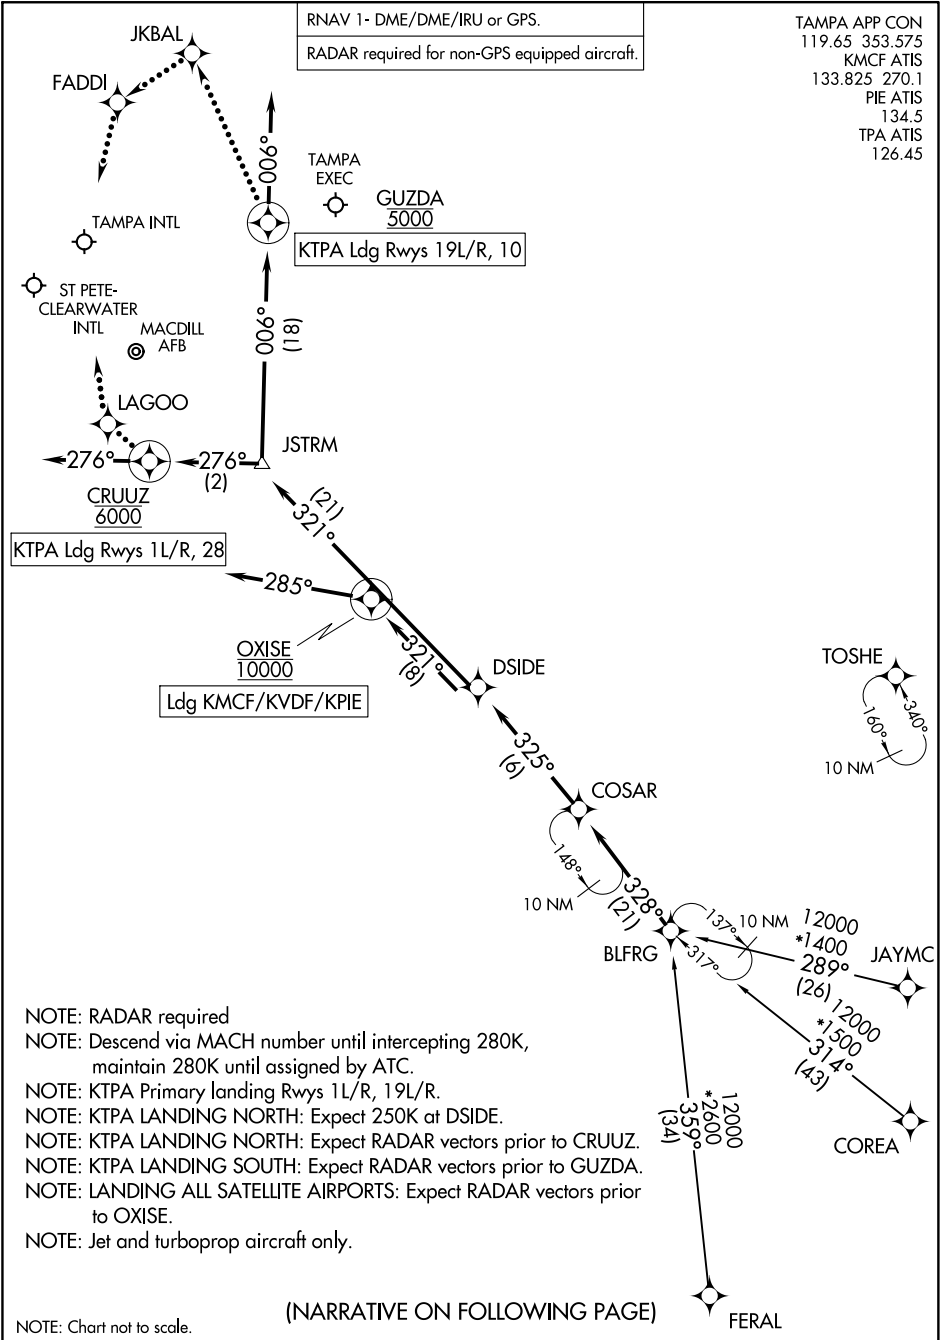

BLFRG ONE ARRIVAL (RNAV)

TAMPA, FLORIDA

SE-3, 30 DEC 2021 to 27 JAN 2022

SE-3, 30 DEC 2021 to 27 JAN 2022

BLFRG ONE ARRIVAL (RNAV)

(BLFRG.BLFRG1) 12AUG21

TAMPA, FLORIDA