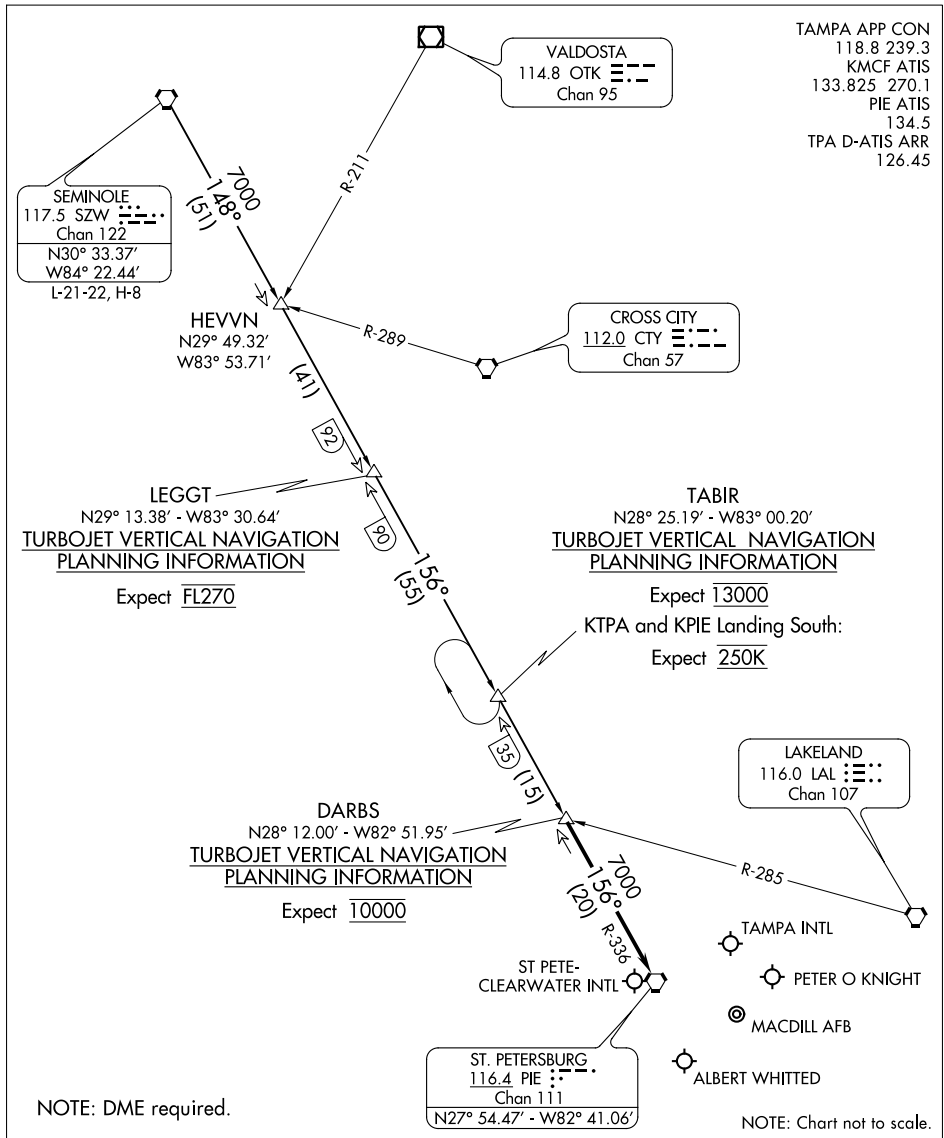

DARBS THREE ARRIVAL

TAMPA, FLORIDA

SE-3, 30 DEC 2021 to 27 JAN 2022

SE-3, 30 DEC 2021 to 27 JAN 2022

ARRIVAL ROUTE DESCRIPTION

SEMINOLE TRANSITION (SZW.DARBS3): From over SZW VORTAC on SZW R-148 and PIE R-336 to DARBS INT. Thence. . . .

. . . .from over DARBS INT on PIE R-336 to PIE VORTAC. Expect RADAR vectors to final approach course.

LOST COMMUNICATIONS: STANDARD.

DARBS THREE ARRIVAL

TAMPA, FLORIDA