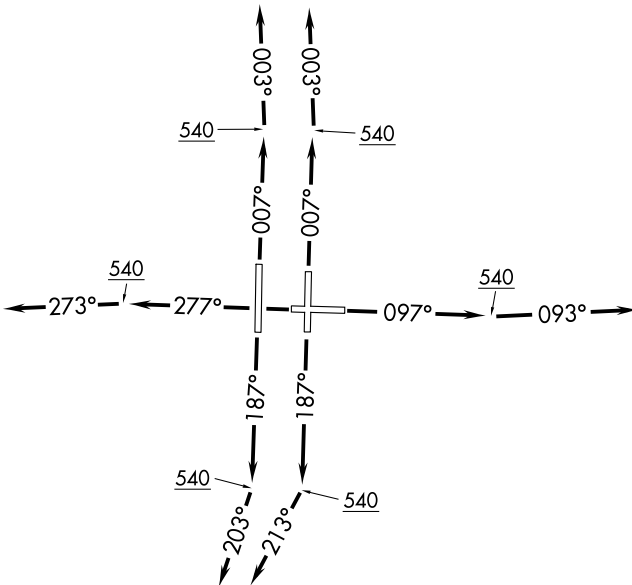

(ENED1.ENDED) 21336

AL-416 (FAA)

TAMPA INTL (TPA)
TAMPA, FLORIDA

ENDED ONE DEPARTURE (RNAV)

D-ATIS
128.475
CLNC DEL
133.6
CPDLC
GND CON
121.7 269.4
TAMPA TOWER
119.5 269.4
TAMPA DEP CON
118.8 239.3

RNAV 1 - DME/DME/IRU or GPS required.

RADAR required

**TOP ALTITUDE:
6000**

NOTE: Jets only.

TAKEOFF MINIMUMS

Rwys 1L/R, 10, 19L/R, 28: Standard with minimum climb of 500' per NM to 540.

NOTE: Chart not to scale.

(NARRATIVE ON FOLLOWING PAGE)

ENDED ONE DEPARTURE (RNAV)

(ENED1.ENDED) 02DEC21

TAMPA, FLORIDA
TAMPA INTL (TPA)

SE-3, 30 DEC 2021 to 27 JAN 2022

SE-3, 30 DEC 2021 to 27 JAN 2022