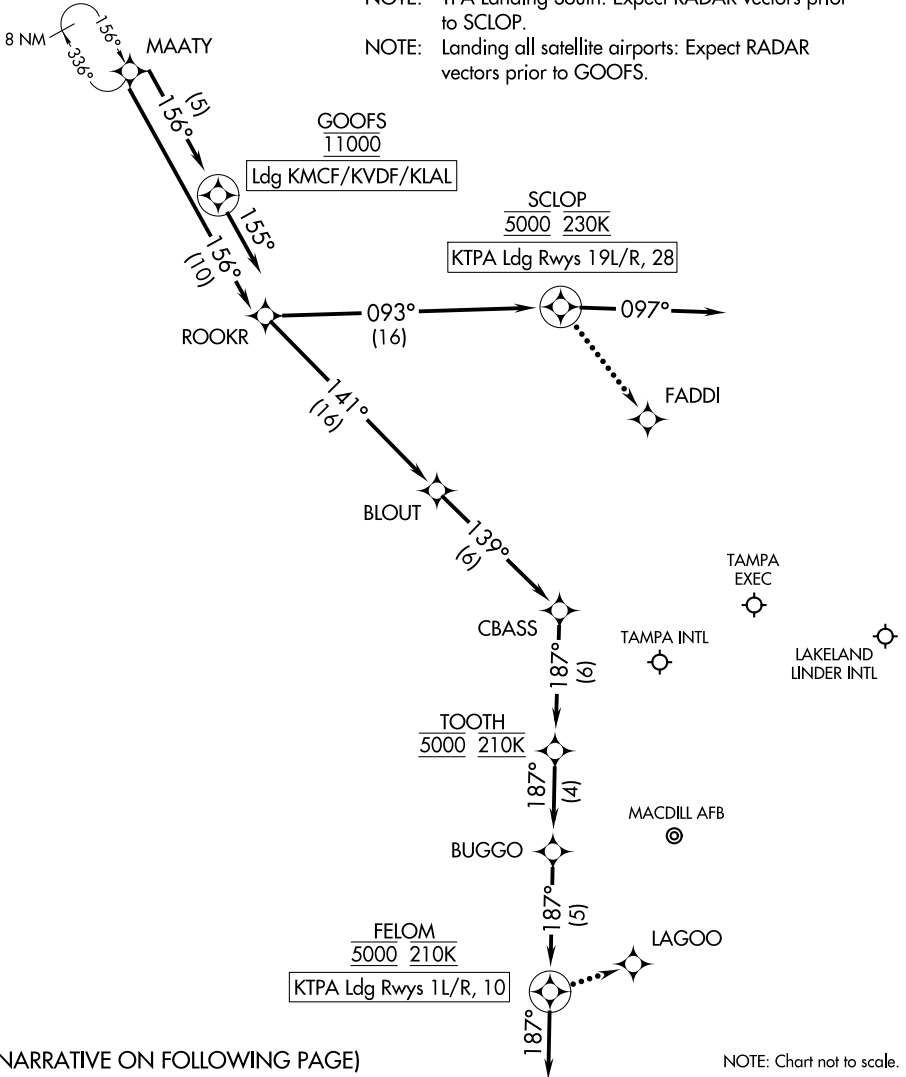

MAATY TWO ARRIVAL (RNAV) Arrival Routes

TAMPA, FLORIDA

RNAV 1 - DME/DME/IRU or GPS.

RADAR required.

TAMPA APP CON  
118.8 239.3  
KMCF ATIS  
133.825 270.1  
LAL ATIS  
118.025  
TPA D-ATIS  
126.45

- NOTE: Jet and turboprop aircraft only.
- NOTE: Primary landing Rwy's 1L/R, 19L/R.
- NOTE: TPA Landing North: Expect RADAR vectors prior to FELOM.
- NOTE: TPA Landing South: Expect RADAR vectors prior to SCLOP.
- NOTE: Landing all satellite airports: Expect RADAR vectors prior to GOOFS.

SE-3, 30 DEC 2021 to 27 JAN 2022

SE-3, 30 DEC 2021 to 27 JAN 2022

(NARRATIVE ON FOLLOWING PAGE)

NOTE: Chart not to scale.

MAATY TWO ARRIVAL (RNAV) Arrival Routes

TAMPA, FLORIDA