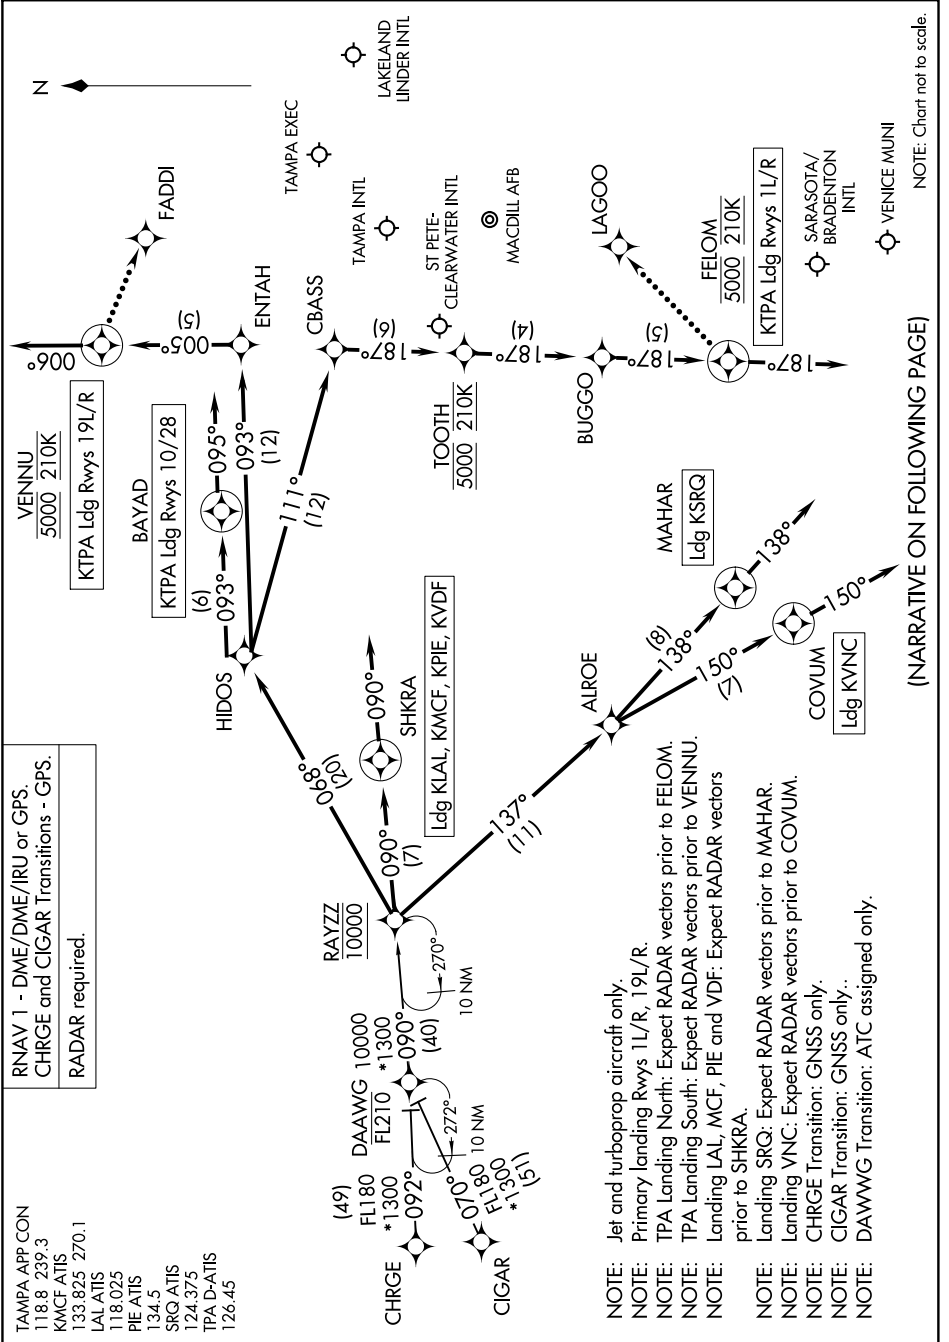

# RAYZZ TWO ARRIVAL (RNAV)

TAMPA, FLORIDA

SE-3, 30 DEC 2021 to 27 JAN 2022