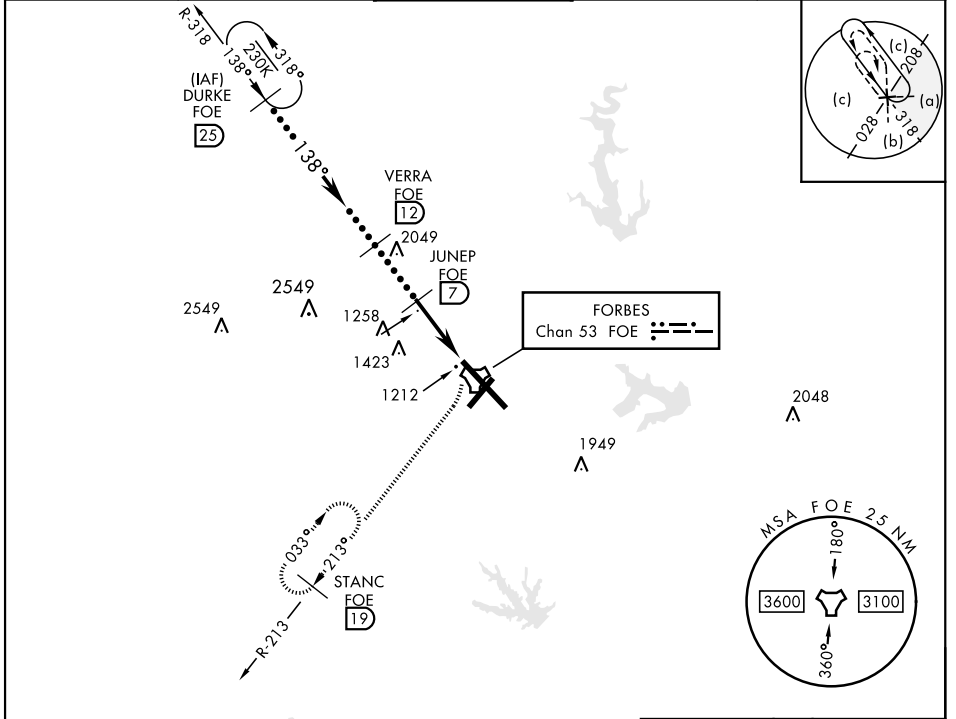

HI-TACAN RWY 13

TACAN Chan 53	FOE	APCH CRS 138°	Rwy Idg 12,803 TDZE 1066 Arprt Elev 1078	AL-424 [USAF]	TOPEKA RGNL (KFOE)
NA				MISSED APPROACH: Climbing right turn to 3000 via FOE TACAN R-213 to STANC/19 DME and hold.	

EMERG SAFE ALT 100 NM 3600	ELEV 1078	TDZE 1066
----------------------------	-----------	-----------

CATEGORY	C	D	E
S-13	1600-1½	534 (600-1½)	
CIRCLING	1600-1½ 522 (600-1½)	1700-2 622 (700-2)	1720-2¼ 642 (700-2¼)

MIRL Rwy 3-21
REL Rwy 3, 13, and 21
HIRL Rwy 13-31

HI-TACAN RWY 13

NC-2, 30 DEC 2021 to 27 JAN 2022

NC-2, 30 DEC 2021 to 27 JAN 2022