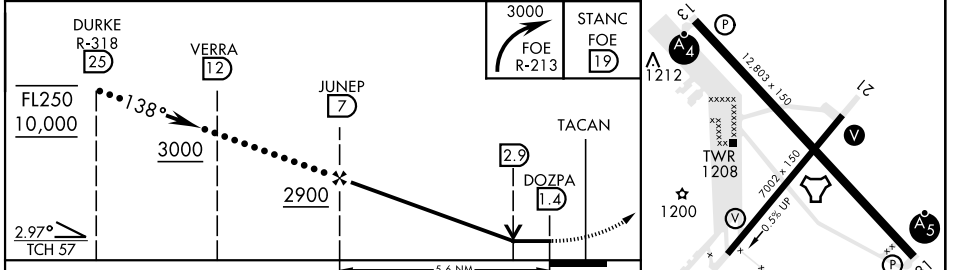

HI-TACAN RWY 13

TACAN Chan 53	FOE	APCH CRS 138°	Rwy Idg 12,803 TDZE 1066 Arprt Elev 1078	AL-424 [USAF]	TOPEKA RGNL (KFOE)
NA				MISSED APPROACH: Climbing right turn to 3000 via FOE TACAN R-213 to STANC/19 DME and hold.	

ATIS 128.25	KANSAS CITY CENTER 123.8 343.7	FORBES TOWER ★ 120.8 (CTAF) 340.2	GND CON 118.425 275.8	UNICOM 122.95
-----------------------	--	---	---------------------------------	-------------------------

EMERG SAFE ALT 100 NM 3600	ELEV 1078	TDZE 1066
----------------------------	-----------	-----------

CATEGORY	C	D	E
S-13	1600-1½	534 (600-1½)	
CIRCLING	1600-1½ 522 (600-1½)	1700-2 622 (700-2)	1720-2¼ 642 (700-2¼)

MIRL Rwy 3-21
REL Rwy 3, 13, and 21
HIRL Rwy 13-31

HI-TACAN RWY 13

NC-2, 30 DEC 2021 to 27 JAN 2022

NC-2, 30 DEC 2021 to 27 JAN 2022