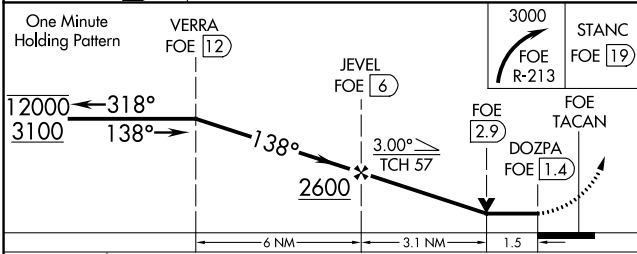

TACAN FOE Chan 53 (111.6)	APP CRS 138°	Rwy Idg 12803 TDZE 1066 Apt Elev 1078

TACAN RWY 13

TOPEKA RGNL (F'OE)

NA	MALSF 	MISSED APPROACH: Climbing right turn to 3000 on FOE TACAN R-213 to STANC/FOE 19 DME and hold.

ATIS 128.25	KANSAS CITY CENTER 123.8 343.7	FORBES TOWER* 120.8 (CTAF) 340.2	GND CON 118,425 275.8	UNICOM 122.95

NOT FOR CIVIL USE

CATEGORY	A	B	C	D	E
S-13	1600-1	534 (600-1)	1600-1½	534 (600-1½)	
CIRCLING	1600-1	522 (600-1)	1600-1½	1700-2	1720-2¼
			522 (600-1½)	622 (700-2)	642 (700-2¼)

NC-2, 30 DEC 2021 to 27 JAN 2022

NC-2, 30 DEC 2021 to 27 JAN 2022