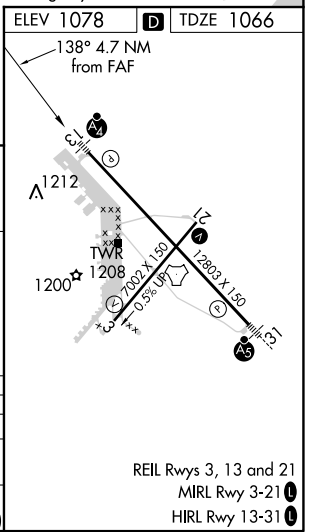

TACAN FOE Chan 53 (111.6)	APP CRS 138°	Rwy Idg 12803 TDZE 1066 Apt Elev 1078
---	------------------------	--

TACAN RWY 13

TOPEKA RGNL (F'OE)

NA	MALSF 	MISSED APPROACH: Climbing right turn to 3000 on FOE TACAN R-213 to STANC/FOE 19 DME and hold.
----	-----------	---

ATIS 128.25	KANSAS CITY CENTER 123.8 343.7	FORBES TOWER* 120.8 (CTAF) 340.2	GND CON 118,425 275.8	UNICOM 122.95
-----------------------	--	--	---------------------------------	-------------------------

NOT FOR CIVIL USE

CATEGORY	A	B	C	D	E
S-13	1600-1	534 (600-1)	1600-1½	534 (600-1½)	
CIRCLING	1600-1	522 (600-1)	1600-1½	1700-2	1720-2¼
			522 (600-1½)	622 (700-2)	642 (700-2¼)

NC-2, 30 DEC 2021 to 27 JAN 2022