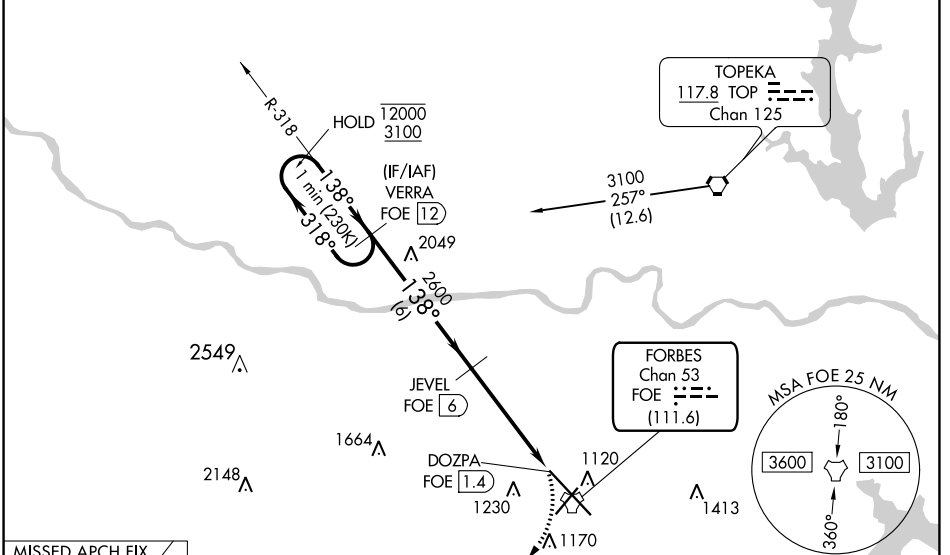

TACAN FOE Chan 53 (111.6)	APP CRS 138°	Rwy Idg 12803 TDZE 1066 Apt Elev 1078

TACAN RWY 13

TOPEKA RGNL (F'OE)

NA	MALSF 	MISSED APPROACH: Climbing right turn to 3000 on FOE TACAN R-213 to STANC/FOE 19 DME and hold.

ATIS 128.25	KANSAS CITY CENTER 123.8 343.7	FORBES TOWER* 120.8 (CTAF) 340.2	GND CON 118,425 275.8	UNICOM 122.95

NOT FOR CIVIL USE

CATEGORY	A	B	C	D	E
S-13	1600-1	534 (600-1)	1600-1½	534 (600-1½)	
CIRCLING	1600-1	522 (600-1)	1600-1½	1700-2	1720-2¼
			522 (600-1½)	622 (700-2)	642 (700-2¼)

NC-2, 30 DEC 2021 to 27 JAN 2022

NC-2, 30 DEC 2021 to 27 JAN 2022