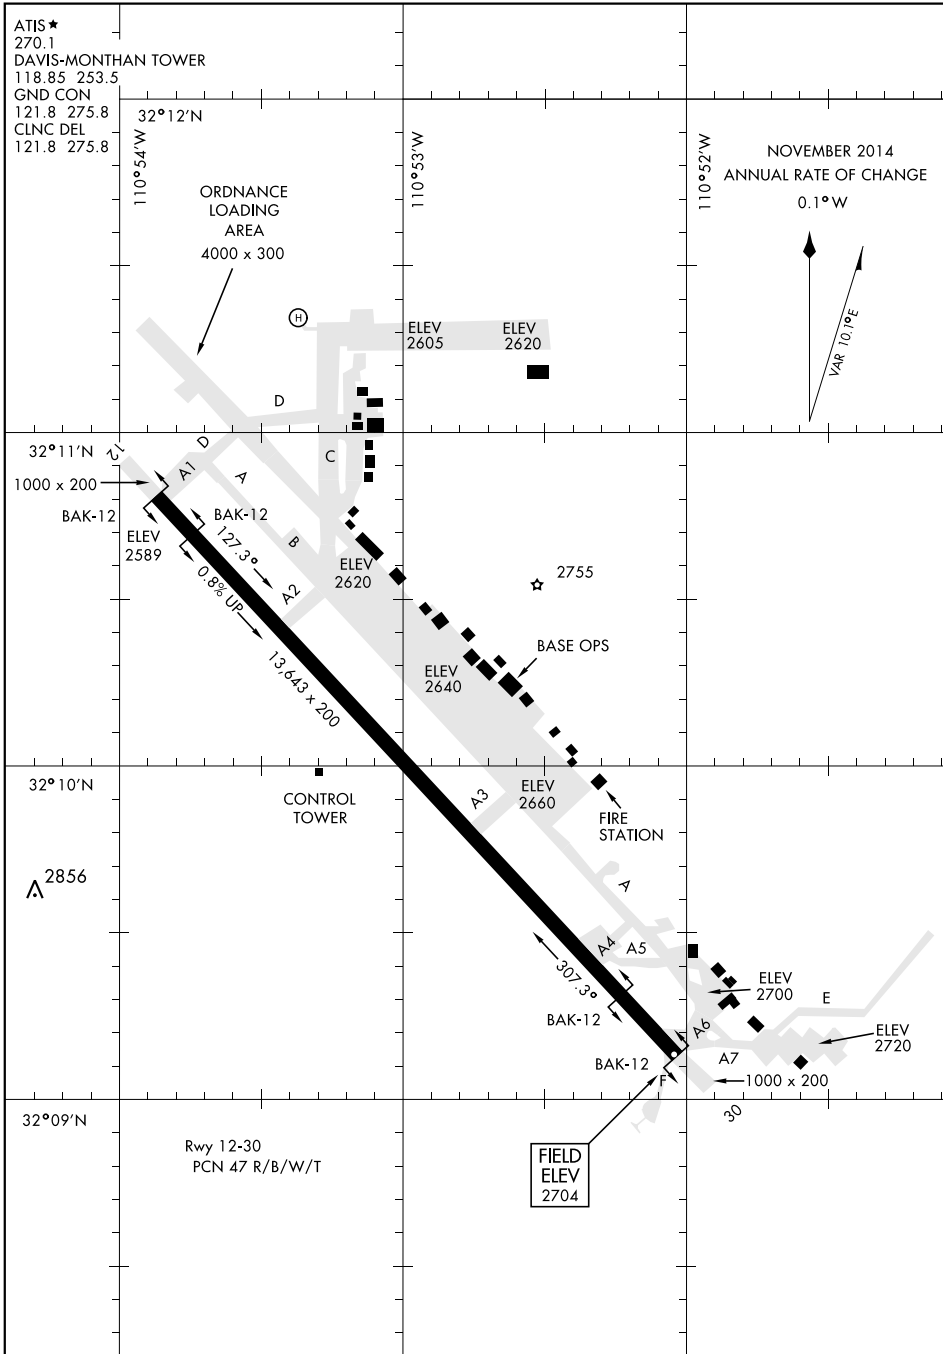

AIRPORT DIAGRAM

AFD-429 [USAF]

DAVIS-MONTHAN AFB (KDMA)

TUCSON, ARIZONA

SW-4, 30 DEC 2021 to 27 JAN 2022

SW-4, 30 DEC 2021 to 27 JAN 2022

AIRPORT DIAGRAM

TUCSON, ARIZONA
DAVIS-MONTHAN AFB (KDMA)