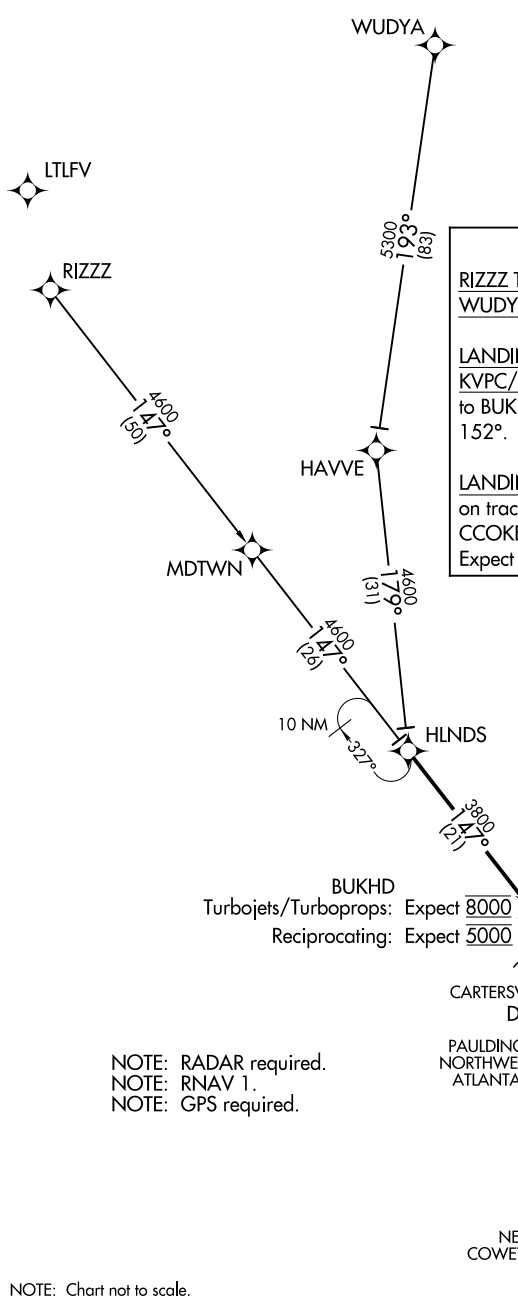

BUKHD THREE ARRIVAL (RNAV)

ATLANTA, GEORGIA

ATLANTA APP CON
 121.0 268.7
 FTY ATIS
 120.175
 LZU ATIS
 132.275
 ★ KMGE ATIS
 269.5
 PDK ATIS
 128.4
 RYY ATIS
 128.125

ARRIVAL ROUTE DESCRIPTION

RIZZZ TRANSITION (RIZZZ.BUKHD3)
WUDYA TRANSITION (WUDYA.BUKHD3)

LANDING KHMP/KFFC/KRYY/KFTY/K6A2/KCCO/
 KVPC/KPUJ/KMGE: From HLNDS on track 147°
 to BUKHD, then on track 152° to DRINC, then on track
 152°. Expect RADAR vectors to final approach course.

LANDING KPDK/KD73/KLZU/KCVC: From HLNDS
 on track 147° to BUKHD, then on track 112° to
 CCOKE, then on track 112°.
 Expect RADAR vectors to final approach course.

NOTE: RADAR required.
 NOTE: RNAV 1.
 NOTE: GPS required.

NOTE: Chart not to scale.

SE-4, 30 DEC 2021 to 27 JAN 2022

SE-4, 30 DEC 2021 to 27 JAN 2022

BUKHD THREE ARRIVAL (RNAV)

(HLNDS.BUKHD3) 16JUL20

ATLANTA, GEORGIA