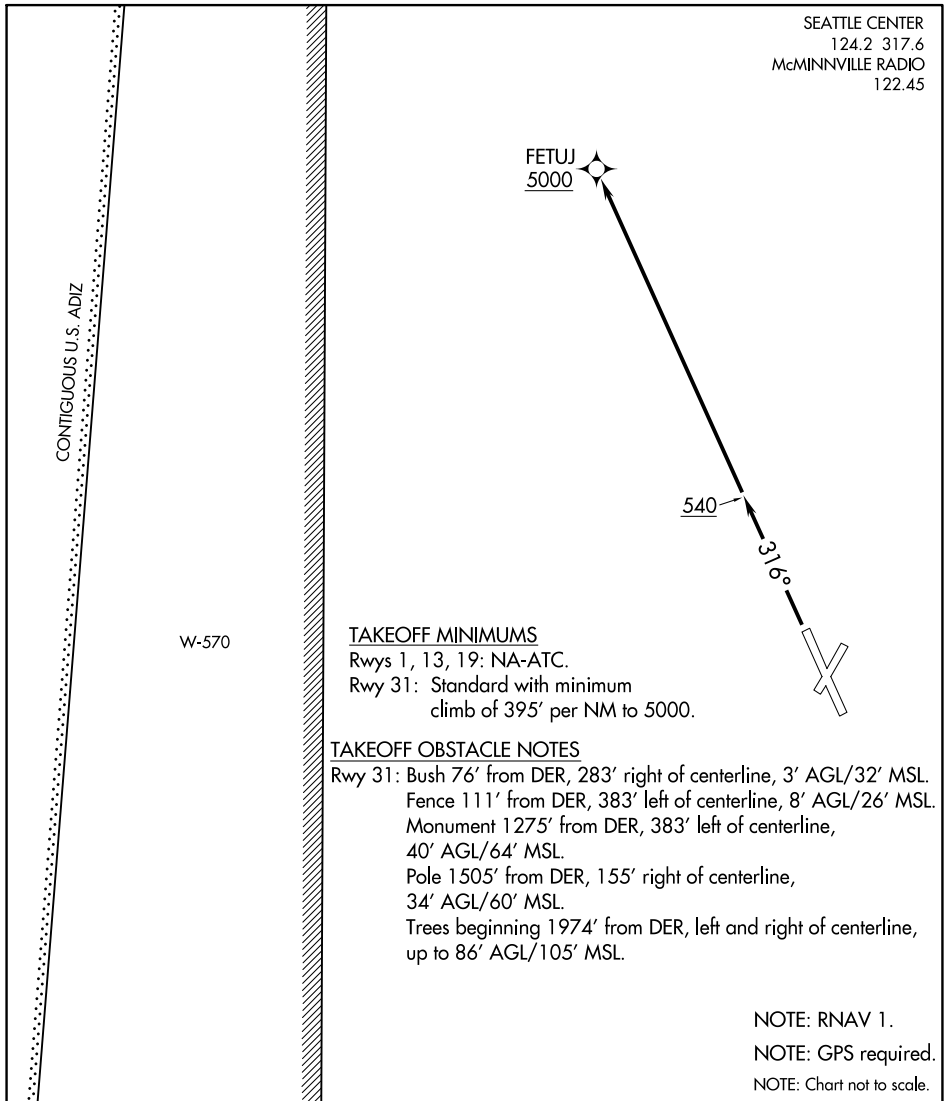

(FETUJ3.FETUJ) 18200

FETUJ THREE DEPARTURE (OBSTACLE) (RNAV)

AL-475 (FAA)

TILLAMOOK (TMK)

TILLAMOOK, OREGON

SEATTLE CENTER

124.2 317.6

McMINNVILLE RADIO

122.45

NW-1, 30 DEC 2021 to 27 JAN 2022

NW-1, 30 DEC 2021 to 27 JAN 2022

DEPARTURE ROUTE DESCRIPTION

TAKEOFF RUNWAY 31: Climb heading 316° to 540, then climb to 5000, or as assigned by ATC, direct FETUJ. Cross FETUJ at or above 5000.