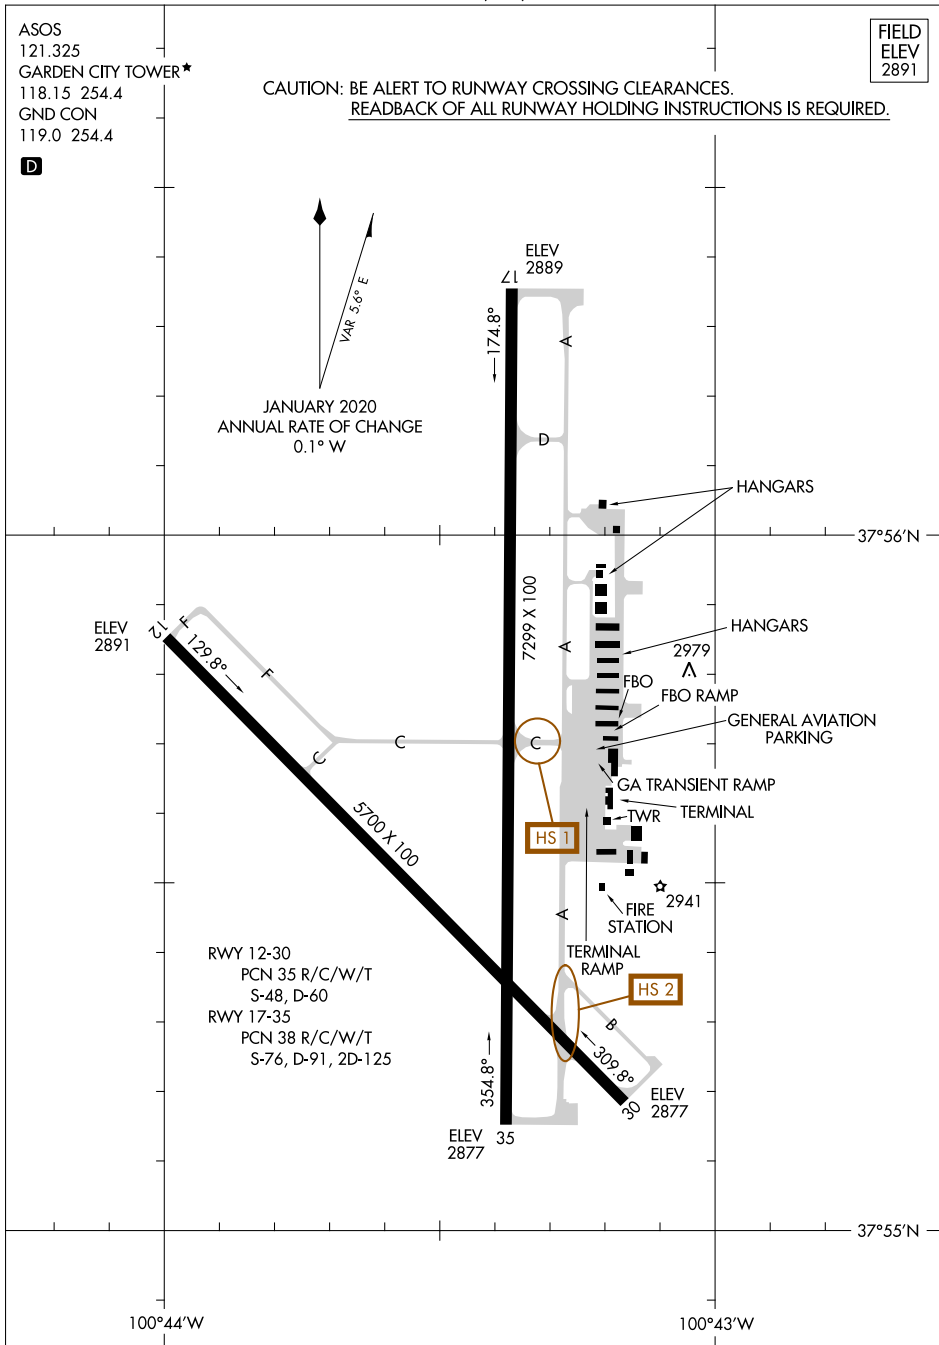

# AIRPORT DIAGRAM

AL-491 (FAA)

GARDEN CITY RGNL (GCK)  
GARDEN CITY, KANSAS

ASOS  
121.325  
GARDEN CITY TOWER\*  
118.15 254.4  
GND CON  
119.0 254.4

FIELD  
ELEV  
2891

CAUTION: BE ALERT TO RUNWAY CROSSING CLEARANCES.  
READBACK OF ALL RUNWAY HOLDING INSTRUCTIONS IS REQUIRED.

D

NC-2, 30 DEC 2021 to 27 JAN 2022

NC-2, 30 DEC 2021 to 27 JAN 2022

# AIRPORT DIAGRAM

GARDEN CITY, KANSAS  
GARDEN CITY RGNL (GCK)