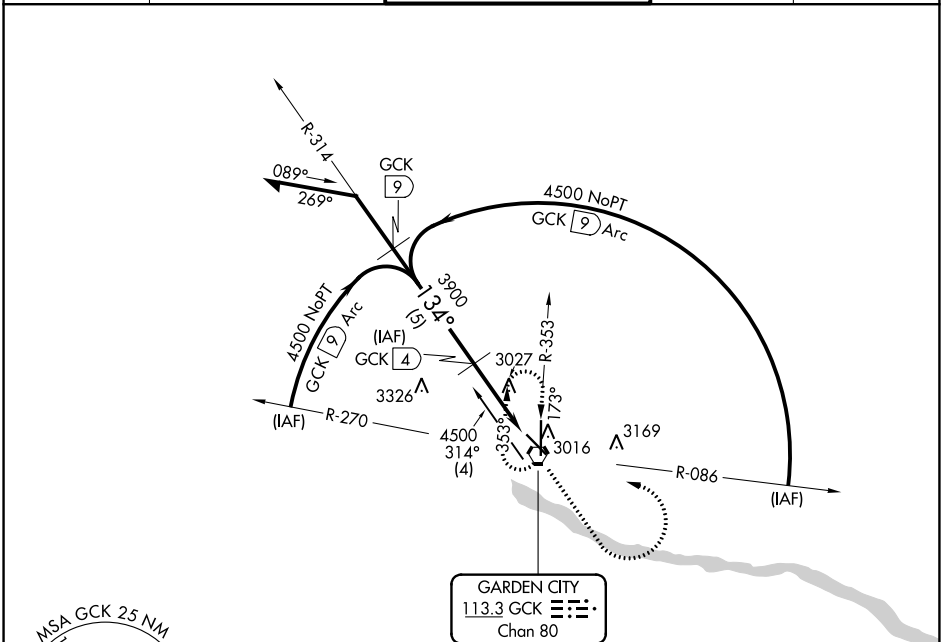

VORTAC GCK <b>113.3</b> Chan <b>80</b>	APP CRS <b>134°</b>	Rwy Idg TDZE Apt Elev <b>5700</b> <b>2891</b> <b>2891</b>
--	------------------------	--

# VOR/DME RWY 12

GARDEN CITY RGNL (GCK)

**MISSED APPROACH:** Climb to 4000 then climbing left turn to 4500 direct GCK VORTAC and hold.

ASOS <b>121.325</b>	KANSAS CITY CENTER <b>125.2 269.4</b>	GARDEN CITY TOWER * <b>118.15 (CTAF) 254.4</b>	GND CON <b>119.0 254.4</b>	UNICOM <b>122.95</b>
------------------------	--	---	-------------------------------	-------------------------

NC-2, 30 DEC 2021 to 27 JAN 2022

NC-2, 30 DEC 2021 to 27 JAN 2022

CATEGORY	A	B	C	D
S-12	3280-1	389 (400-1)		3280-1 1/4 389 (400-1 1/4)
CIRCLING	3320-1 429 (500-1)	3360-1 469 (500-1)	3480-1 1/2 589 (600-1 1/2)	3480-2 589 (600-2)