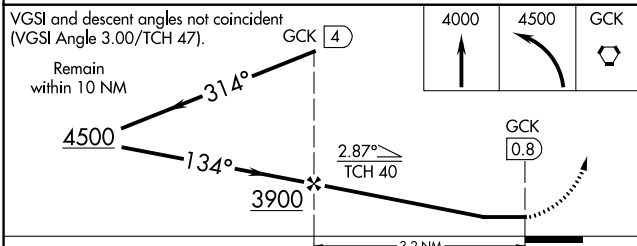

# VOR/DME RWY 12

GARDEN CITY RGNL (GCK)

**MISSED APPROACH:** Climb to 4000 then climbing left turn to 4500 direct GCK VORTAC and hold.

ASOS <b>121.325</b>	KANSAS CITY CENTER <b>125.2 269.4</b>	GARDEN CITY TOWER * <b>118.15 (CTAF) 254.4</b>	GND CON <b>119.0 254.4</b>	UNICOM <b>122.95</b>
------------------------	--	---	-------------------------------	-------------------------

NC-2, 30 DEC 2021 to 27 JAN 2022

NC-2, 30 DEC 2021 to 27 JAN 2022

CATEGORY	A	B	C	D
S-12	3280-1	389 (400-1)		3280-1 1/4 389 (400-1 1/4)
CIRCLING	3320-1 429 (500-1)	3360-1 469 (500-1)	3480-1 1/2 589 (600-1 1/2)	3480-2 589 (600-2)