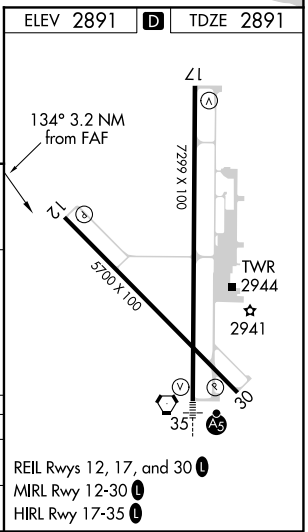

VORTAC GCK <b>113.3</b> Chan <b>80</b>	APP CRS <b>134°</b>	Rwy Idg TDZE Apt Elev <b>5700</b> <b>2891</b> <b>2891</b>
--	------------------------	--

# VOR/DME RWY 12

GARDEN CITY RGNL (GCK)

**MISSED APPROACH:** Climb to 4000 then climbing left turn to 4500 direct GCK VORTAC and hold.

ASOS <b>121.325</b>	KANSAS CITY CENTER <b>125.2 269.4</b>	GARDEN CITY TOWER * <b>118.15 (CTAF) 254.4</b>	GND CON <b>119.0 254.4</b>	UNICOM <b>122.95</b>
------------------------	--	---	-------------------------------	-------------------------

NC-2, 30 DEC 2021 to 27 JAN 2022

NC-2, 30 DEC 2021 to 27 JAN 2022

CATEGORY	A	B	C	D
S-12	3280-1	389 (400-1)		3280-1 1/4 389 (400-1 1/4)
CIRCLING	3320-1 429 (500-1)	3360-1 469 (500-1)	3480-1 1/2 589 (600-1 1/2)	3480-2 589 (600-2)