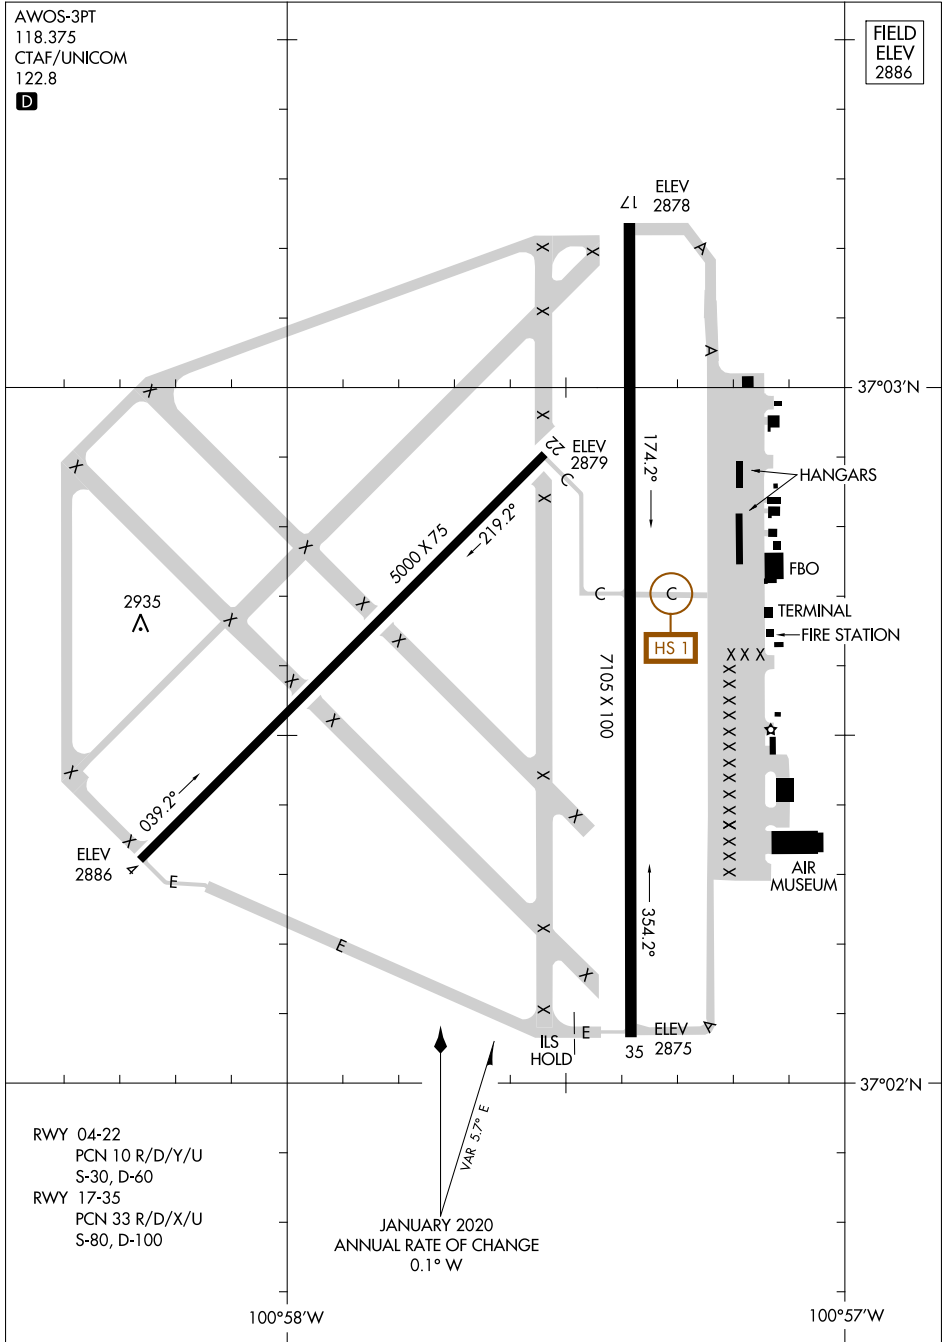

20086

AIRPORT DIAGRAM

AL-498 (FAA)

LIBERAL MID-AMERICA RGNL (LBL)
LIBERAL, KANSAS

AWOS-3PT
118.375
CTAF/UNICOM
122.8

FIELD
ELEV
2886

NC-2, 30 DEC 2021 to 27 JAN 2022

NC-2, 30 DEC 2021 to 27 JAN 2022

AIRPORT DIAGRAM

20086

LIBERAL, KANSAS
LIBERAL MID-AMERICA RGNL (LBL)