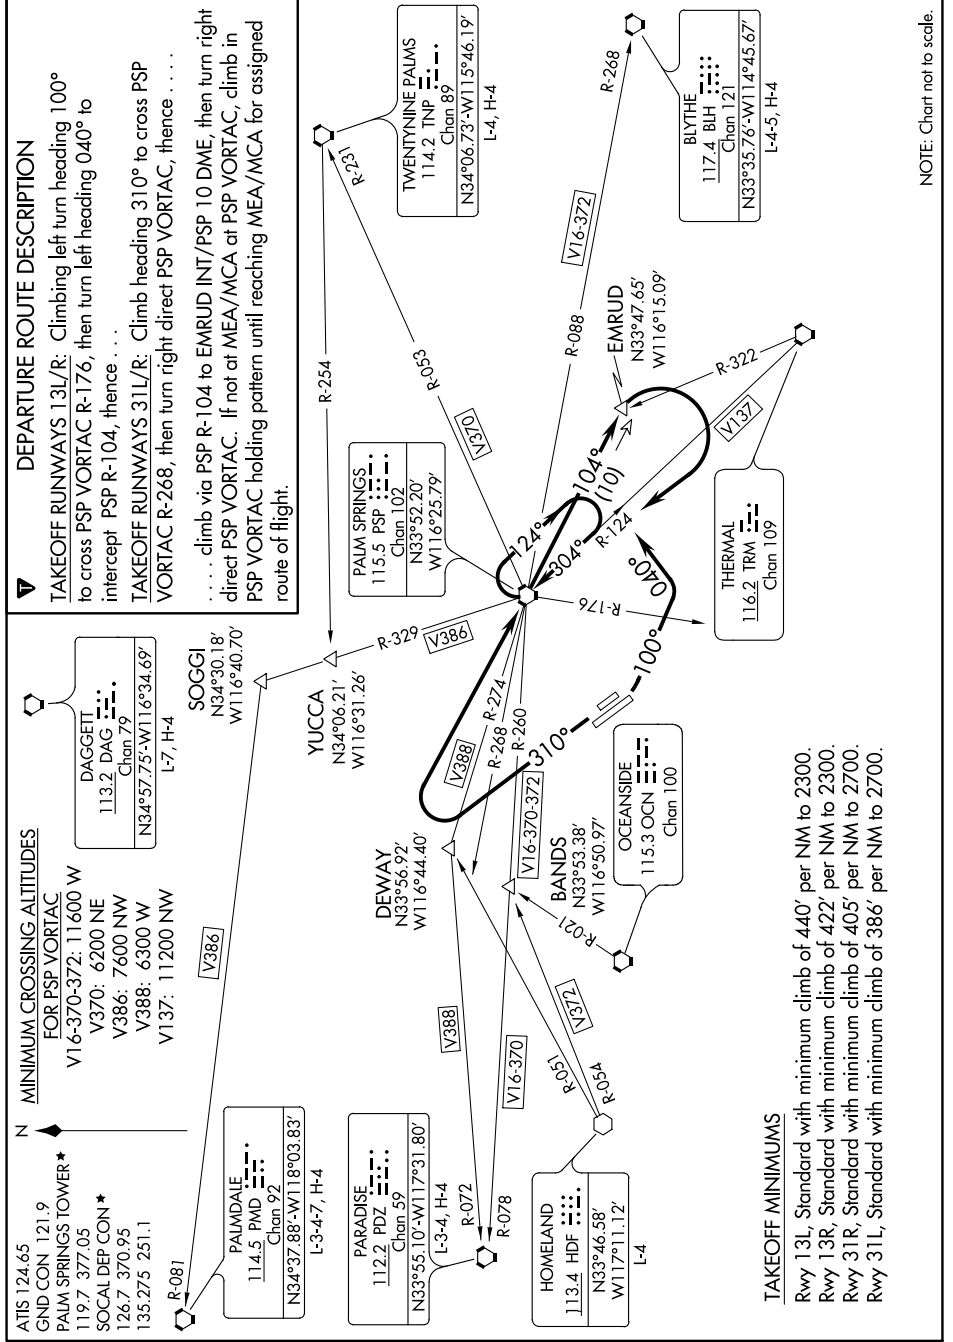

CATHEDRAL ONE DEPARTURE

AL-545 (FAA)

PALM SPRINGS INTL (PSP)
PALM SPRINGS, CALIFORNIA

SW-3, 30 DEC 2021 to 27 JAN 2022

CATHEDRAL ONE DEPARTURE

SW-3, 30 DEC 2021 to 27 JAN 2022