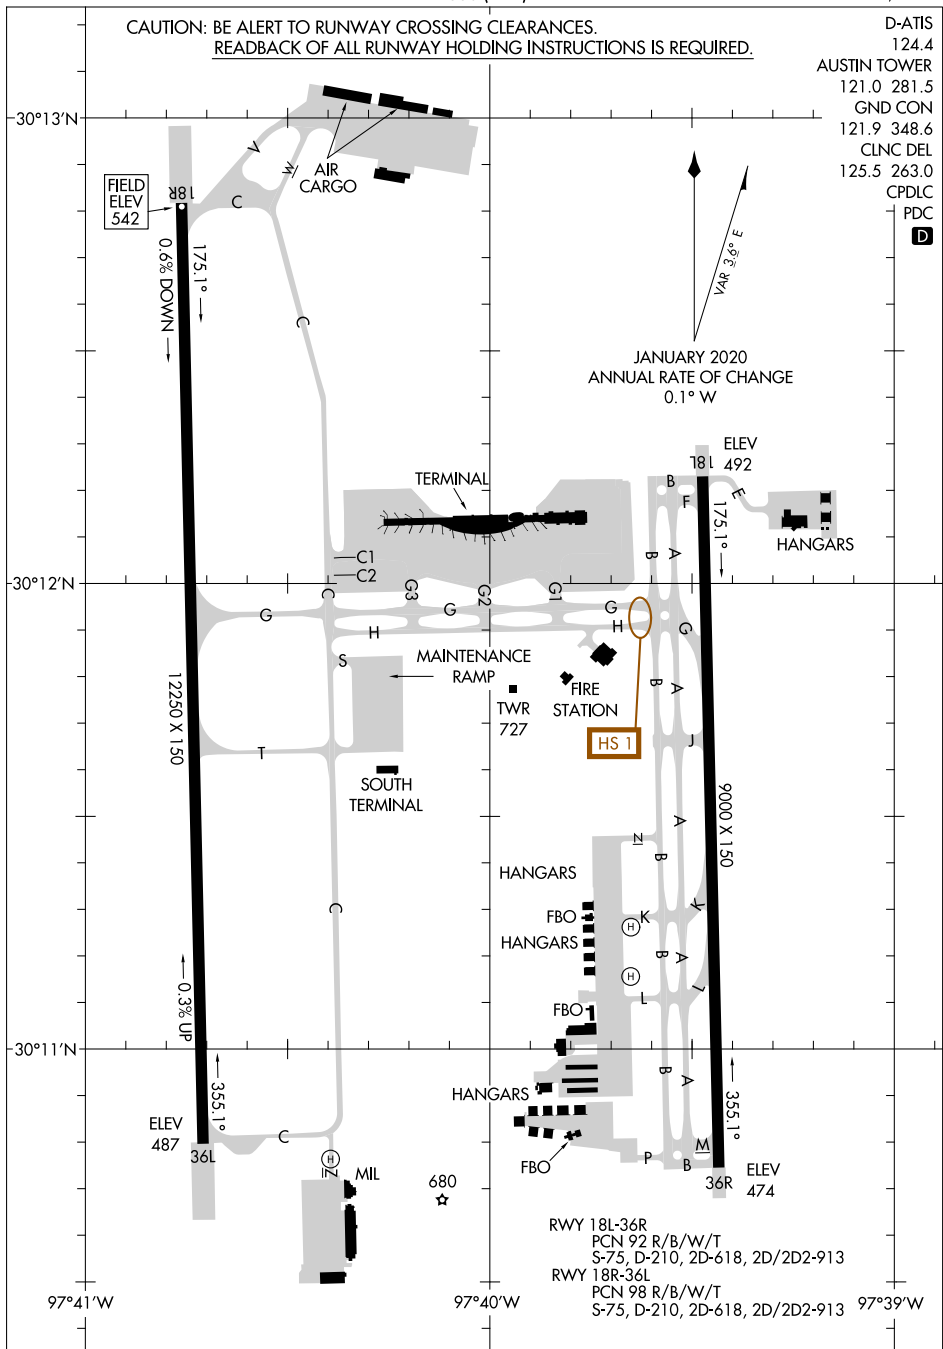

AIRPORT DIAGRAM

AL-556 (FAA)

AUSTIN-BERGSTROM INTL (AUS)
AUSTIN, TEXAS

SC-3, 30 DEC 2021 to 27 JAN 2022

SC-3, 30 DEC 2021 to 27 JAN 2022

AIRPORT DIAGRAM

21112

AUSTIN, TEXAS
AUSTIN-BERGSTROM INTL (AUS)