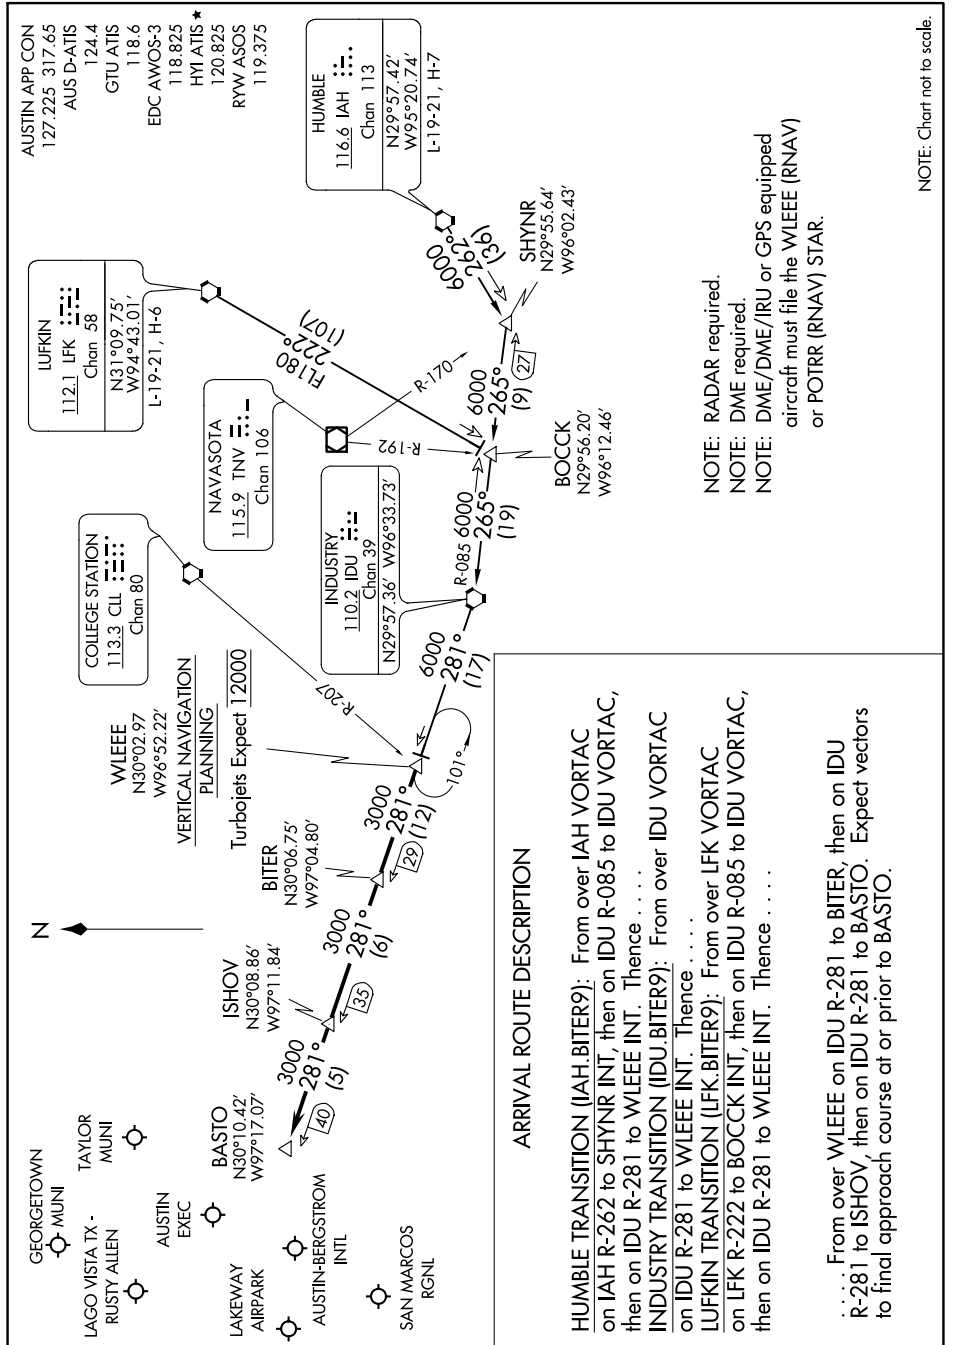

BITER NINE ARRIVAL

SC-3, 30 DEC 2021 to 27 JAN 2022

NOTE: Chart not to scale.

NOTE: RADAR required.
 NOTE: DME required.
 NOTE: DME/DME/IRU or GPS equipped aircraft must file the WLEEE (RNAV) or POTRR (RNAV) STAR.

SC-3, 30 DEC 2021 to 27 JAN 2022

BITER NINE ARRIVAL