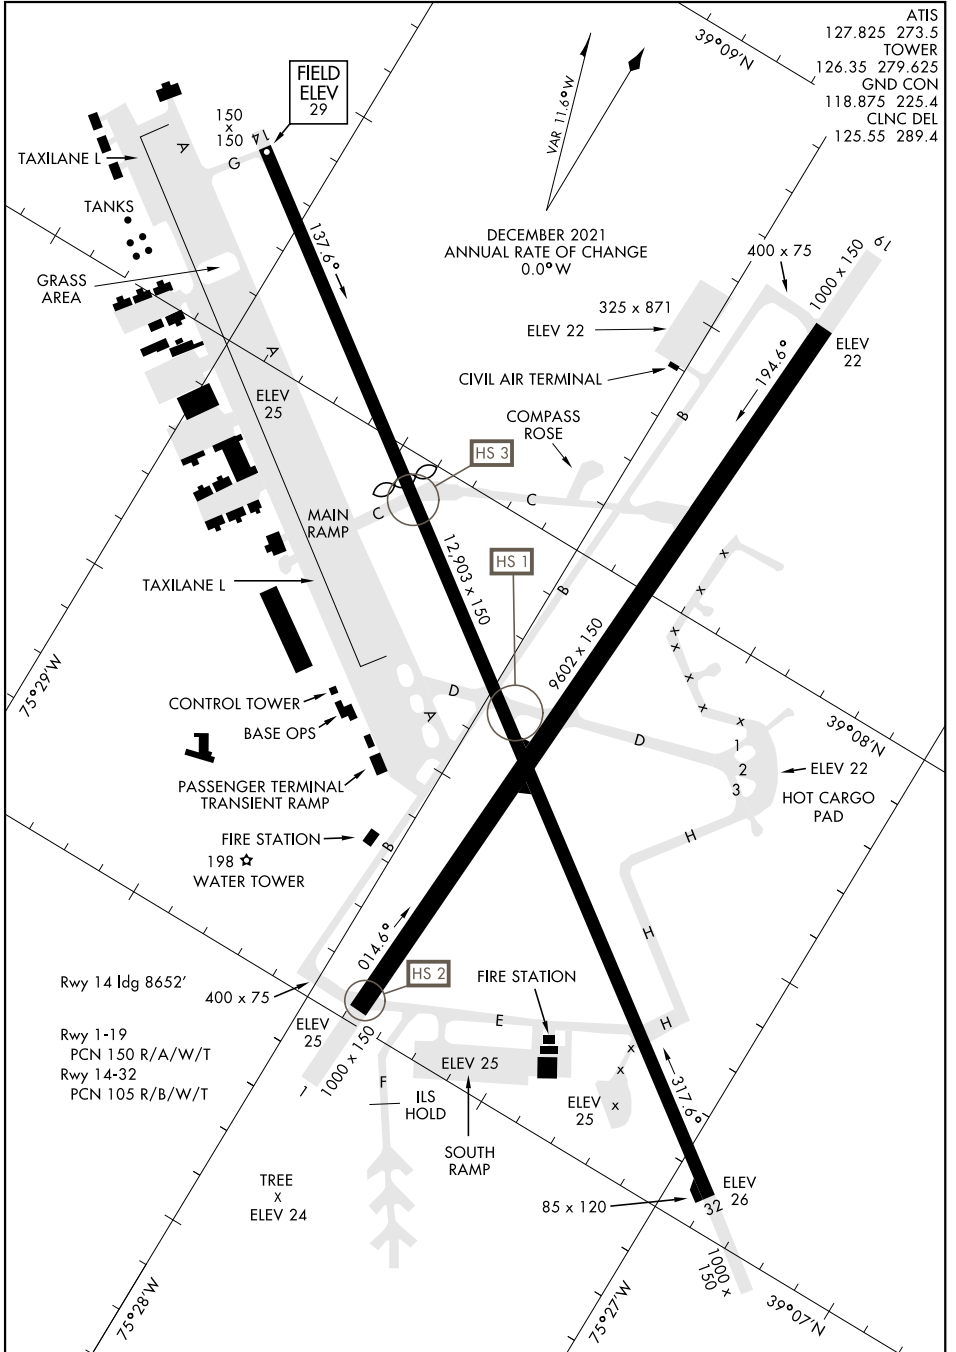

AIRPORT DIAGRAM

DOVER AFB (KDOV)

DOVER, DELAWARE

AL-562 [USAF]

ATIS	127.825	273.5
TOWER	126.35	279.625
GND CON	118.875	225.4
CLNC DEL	125.55	289.4

NE-3, 30 DEC 2021 to 27 JAN 2022

NE-3, 30 DEC 2021 to 27 JAN 2022

AIRPORT DIAGRAM

DOVER, DELAWARE

DOVER AFB (KDOV)