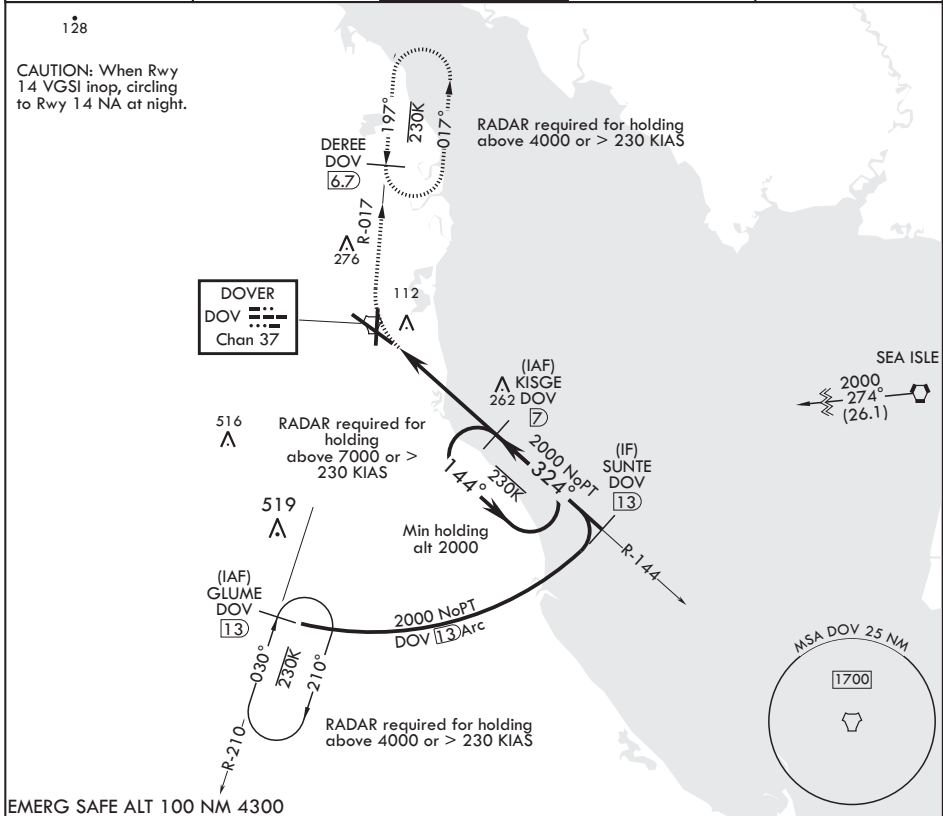

DOVER, DELAWARE

TACAN RWY 32

TACAN DOV Chan 37	APCH CRS 324°	Rwy ldg 12,903
		TDZE 26
		Arpt Elev 29

AL-562 (USAF)

DOVER AFB (KDOV)

MISSED APPROACH: Climbing right turn to 2000, intercept DOV TACAN R-017 to DERE/DOV 6.7 DME and hold.

ATIS 127.825 273.5	APP CON 132.425 257.875	TOWER 126.35 279.625	GND CON 118.875 225.4	CLNC DEL 125.55 289.4
-----------------------	----------------------------	--------------------------------	--------------------------	--------------------------

CATEGORY	A	B	C	D	E
S-32	460-1 434 (500-1)		460-1 1/4 434 (500-1 1/4)		
C CIRCLING	500-1 471 (500-1)	540-1 511 (600-1)	580-1 1/2 551 (600-1 1/2)	620-2 591 (600-2)	1080-3 1051 (1100-3)

NE-3, 30 DEC 2021 to 27 JAN 2022

NE-3, 30 DEC 2021 to 27 JAN 2022