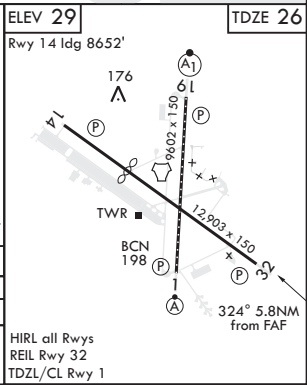

DOVER, DELAWARE

TACAN RWY 32

TACAN DOV Chan 37	APCH CRS 324°	Rwy ldg 12,903
		TDZE 26
		Arpt Elev 29

AL-562 (USAF)

DOVER AFB (KDOV)

MISSED APPROACH: Climbing right turn to 2000, intercept DOV TACAN R-017 to DERE/DOV 6.7 DME and hold.

ATIS 127.825 273.5	APP CON 132.425 257.875	TOWER 126.35 279.625	GND CON 118.875 225.4	CLNC DEL 125.55 289.4
-----------------------	----------------------------	--------------------------------	--------------------------	--------------------------

CATEGORY	A	B	C	D	E
S-32	460-1 434 (500-1)		460-1 1/4 434 (500-1 1/4)		
C CIRCLING	500-1 471 (500-1)	540-1 511 (600-1)	580-1 1/2 551 (600-1 1/2)	620-2 591 (600-2)	1080-3 1051 (1100-3)

NE-3, 30 DEC 2021 to 27 JAN 2022