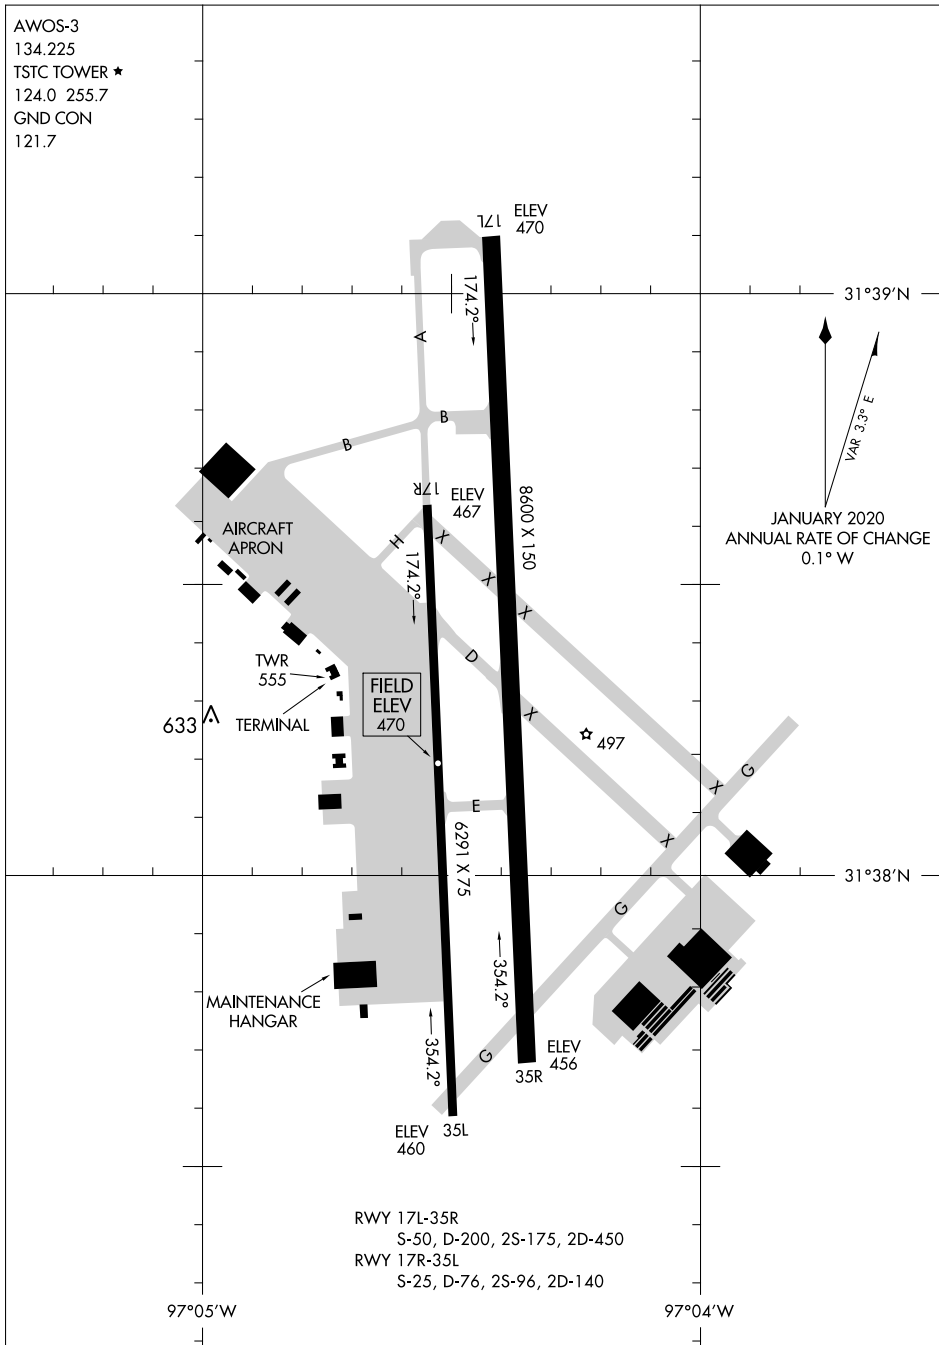

# AIRPORT DIAGRAM

AL-579 (FAA)

TSTC WACO (CNW)  
WACO, TEXAS

AWOS-3  
134.225  
TSTC TOWER ★  
124.0 255.7  
GND CON  
121.7

SC-3, 30 DEC 2021 to 27 JAN 2022

SC-3, 30 DEC 2021 to 27 JAN 2022

# AIRPORT DIAGRAM

WACO, TEXAS  
TSTC WACO (CNW)