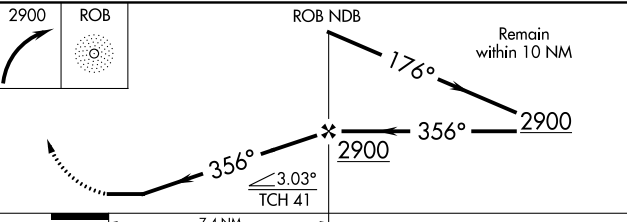

NDB ROB 400	APP CRS 356°	Rwy Idg TDZE Apt Elev	8600 462 470

NDB RWY 35R

TSTC WACO (CNW)

MISSED APPROACH: Climbing right turn to 2900 direct ROB NDB and hold.

AWOS-3 134.225	WACO APP CON * 127.65 227.125	TSTC TOWER * 124.0 (CTAF) 255.7	GND CON 121.7 0	UNICOM 122.95

WACO
115.3 ACT
Chan 100

CATEGORY	A	B	C	D
S-35R	1200-1	738 (800-1)	1200-2	738 (800-2)
CIRCLING	1200-1	730 (800-1)	1200-2	1200-2¼ 730 (800-2¼)

SC-3, 30 DEC 2021 to 27 JAN 2022

SC-3, 30 DEC 2021 to 27 JAN 2022