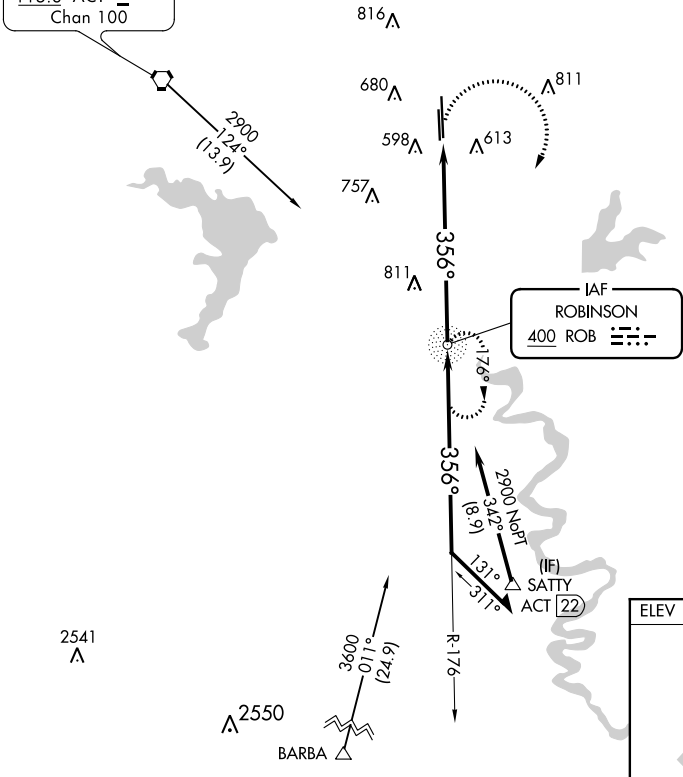

NDB ROB <b>400</b>	APP CRS <b>356°</b>	Rwy Idg TDZE Apt Elev	<b>8600</b> <b>462</b> <b>470</b>
-----------------------	------------------------	-----------------------------	---

# NDB RWY 35R

TSTC WACO (CNW)

MISSED APPROACH: Climbing right turn to 2900 direct ROB NDB and hold.

AWOS-3 <b>134.225</b>	WACO APP CON * <b>127.65 227.125</b>	TSTC TOWER * <b>124.0 (CTAF) 255.7</b>	GND CON <b>121.7 0</b>	UNICOM <b>122.95</b>
--------------------------	---	---	---------------------------	-------------------------

WACO  
115.3 ACT  
Chan 100

CATEGORY	A	B	C	D
S-35R	1200-1	738 (800-1)	1200-2	738 (800-2)
CIRCLING	1200-1	730 (800-1)	1200-2	1200-2¼ 730 (800-2¼)

SC-3, 30 DEC 2021 to 27 JAN 2022

SC-3, 30 DEC 2021 to 27 JAN 2022