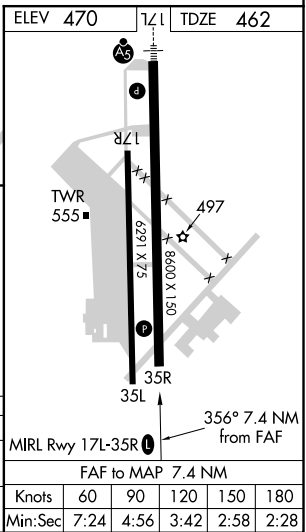

NDB ROB 400	APP CRS 356°	Rwy Idg TDZE Apt Elev	8600 462 470

NDB RWY 35R

TSTC WACO (CNW)

MISSED APPROACH: Climbing right turn to 2900 direct ROB NDB and hold.

AWOS-3 134.225	WACO APP CON * 127.65 227.125	TSTC TOWER * 124.0 (CTAF) 255.7	GND CON 121.7 0	UNICOM 122.95

WACO
115.3 ACT
Chan 100

CATEGORY	A	B	C	D
S-35R	1200-1	738 (800-1)	1200-2	738 (800-2)
CIRCLING	1200-1	730 (800-1)	1200-2	1200-2¼ 730 (800-2¼)

SC-3, 30 DEC 2021 to 27 JAN 2022

SC-3, 30 DEC 2021 to 27 JAN 2022