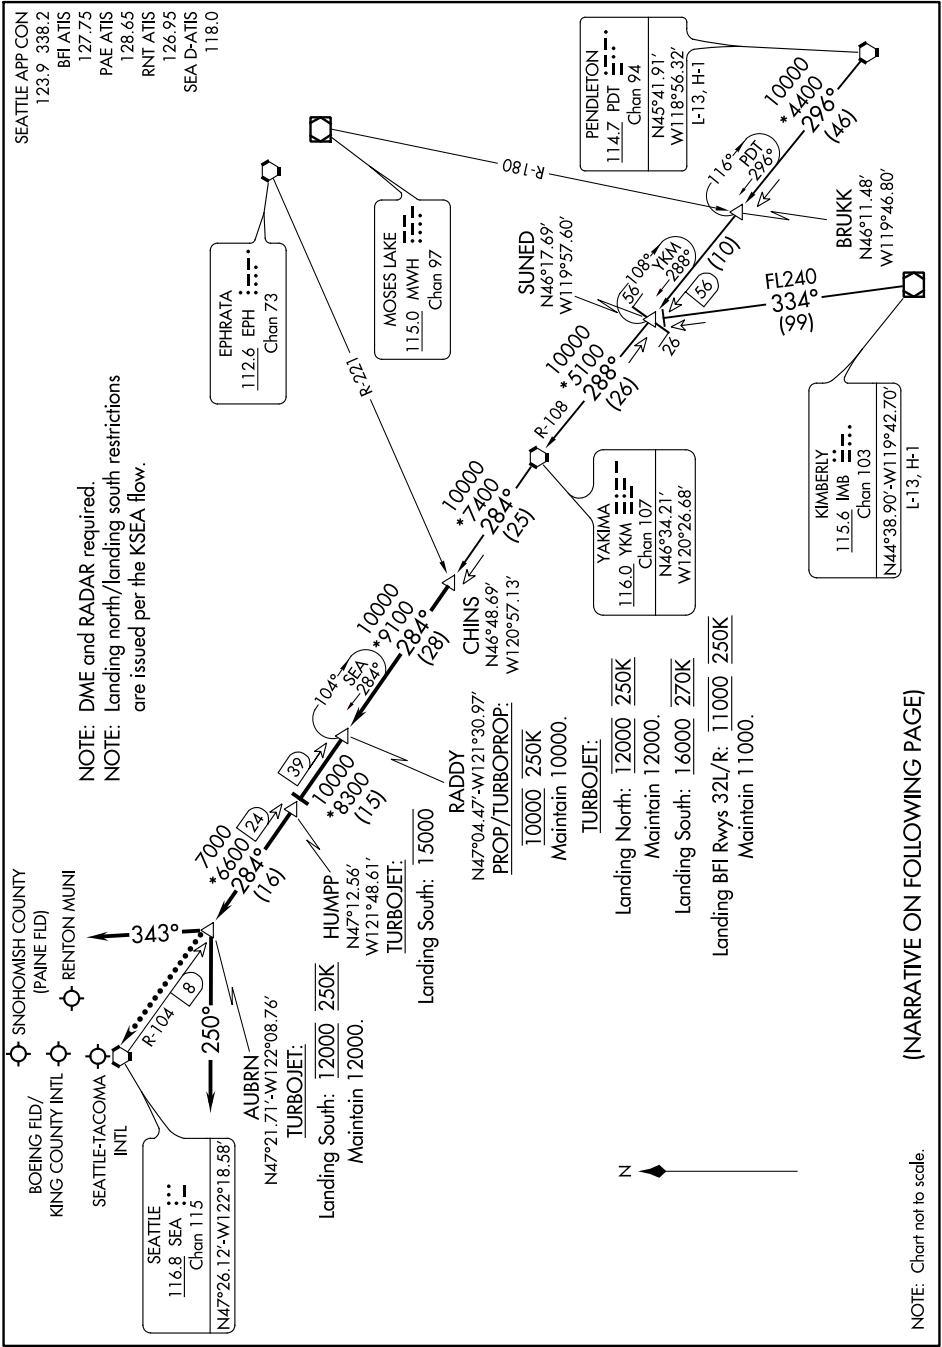

CHINS FOUR ARRIVAL

NW-1, 30 DEC 2021 to 27 JAN 2022

(NARRATIVE ON FOLLOWING PAGE)

NW-1, 30 DEC 2021 to 27 JAN 2022

CHINS FOUR ARRIVAL