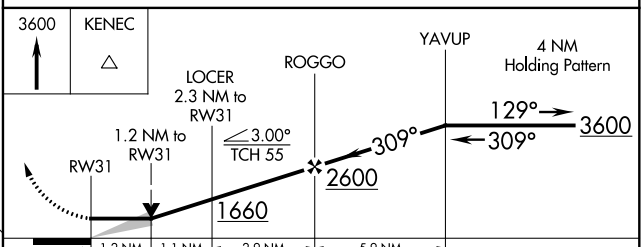

CATEGORY	A	B	C	D
LP MDA	1320-1	440 (500-1)	1320-1³/₈ 440 (500-1³/₈)	NA
LNAV MDA	1340-1	460 (500-1)	1340-1³/₈ 460 (500-1³/₈)	NA
☒ CIRCLING	1360-1 479 (500-1)	1440-1 559 (600-1)	1600-2 719 (800-2)	NA