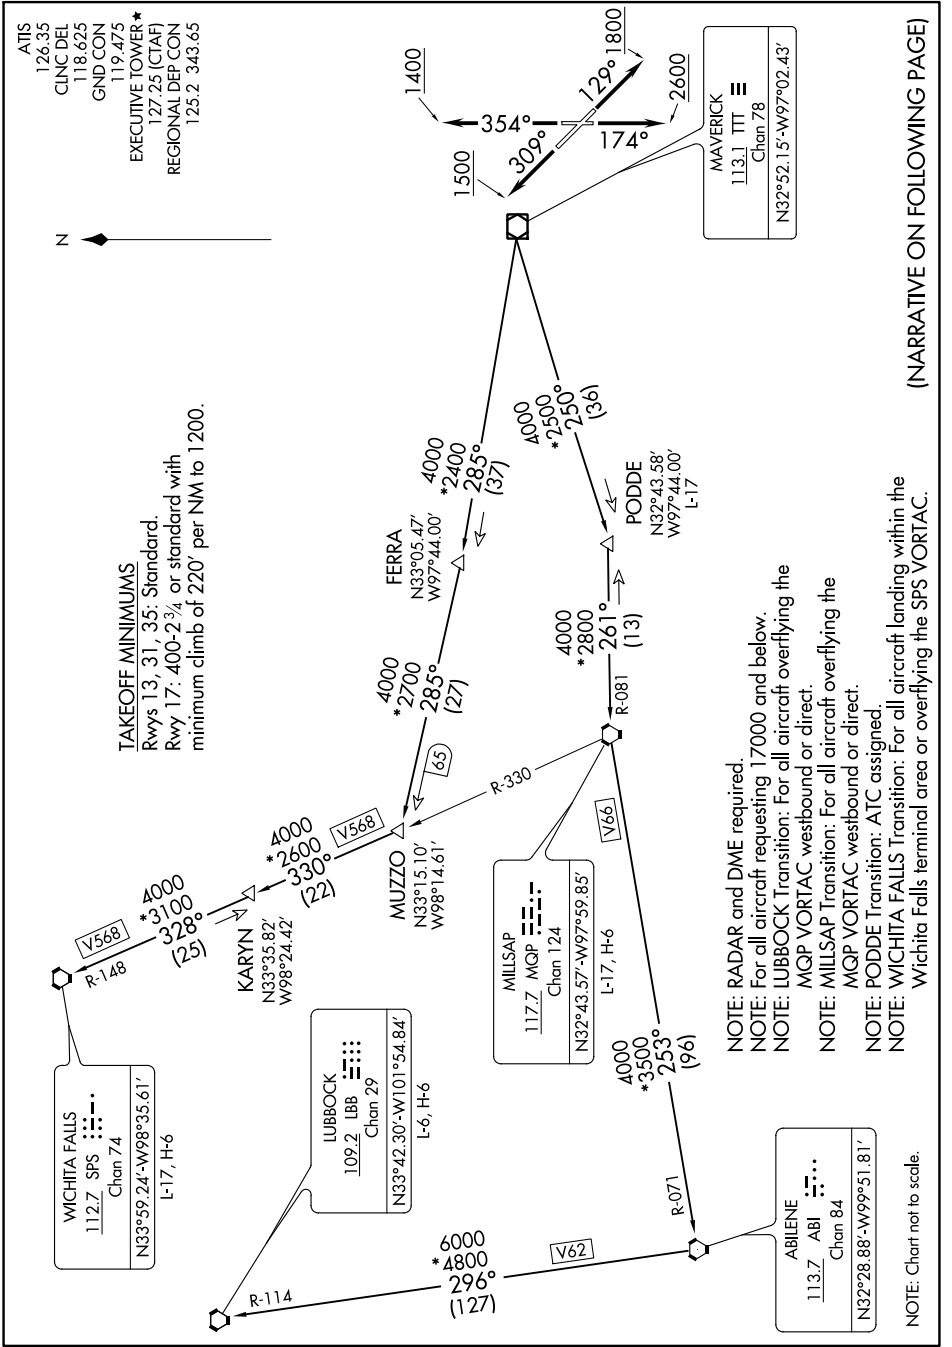

KINGDOM ONE DEPARTURE

SC-2, 30 DEC 2021 to 27 JAN 2022

(NARRATIVE ON FOLLOWING PAGE)

SC-2, 30 DEC 2021 to 27 JAN 2022

KINGDOM ONE DEPARTURE