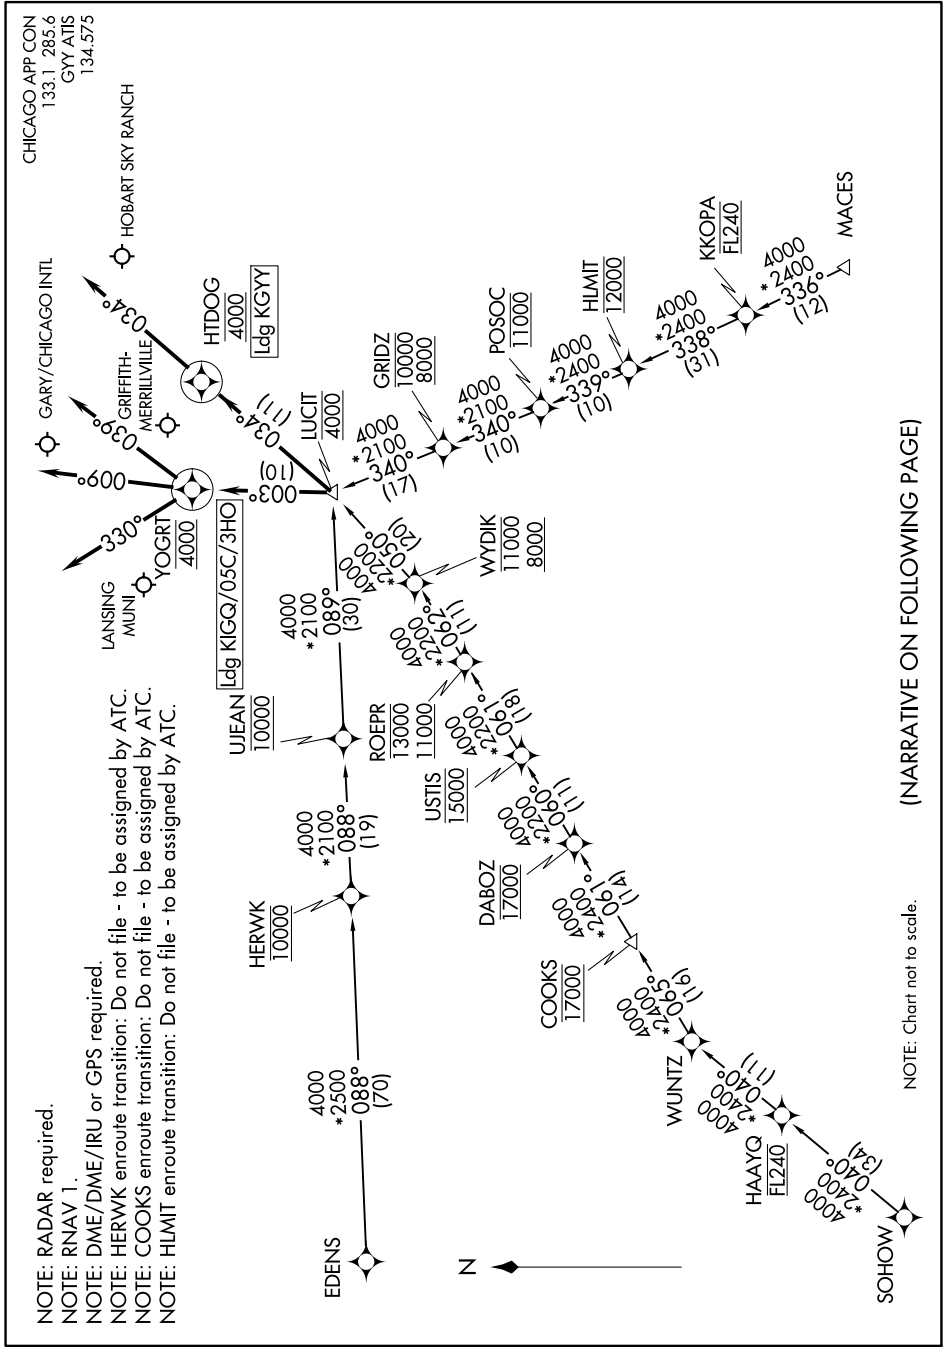

LUCIT TWO ARRIVAL (RNAV)

GARY, INDIANA

EC-2, 30 DEC 2021 to 27 JAN 2022

(NARRATIVE ON FOLLOWING PAGE)

NOTE: Chart not to scale.

EC-2, 30 DEC 2021 to 27 JAN 2022

LUCIT TWO ARRIVAL (RNAV)

GARY, INDIANA