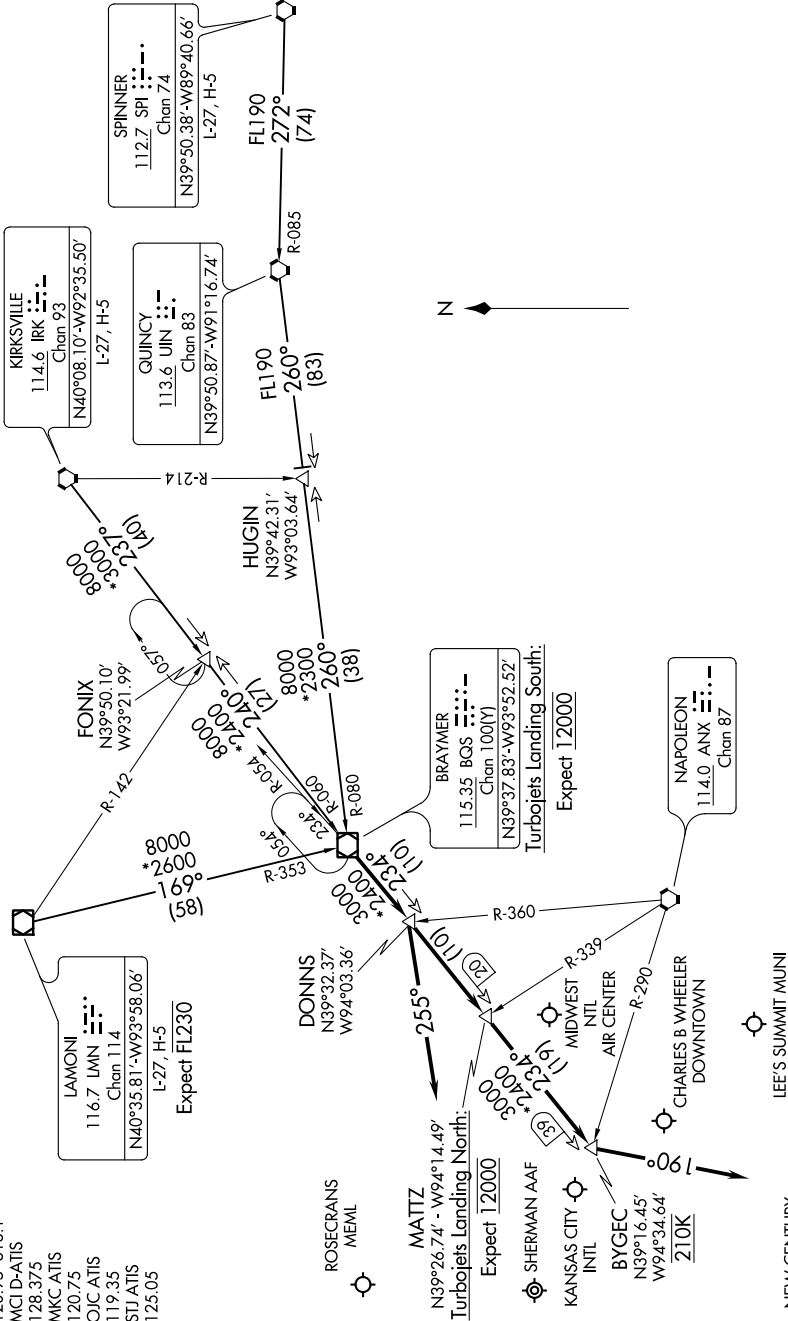

# BRAYMER SEVEN ARRIVAL

AL-780 (FAA)

KANSAS CITY, MISSOURI

NC-3, 30 DEC 2021 to 27 JAN 2022

KANSAS CITY APP CON  
 120.95 318.1  
 MCI D-ATIS  
 128.375  
 MKC ATIS  
 120.75  
 OJC ATIS  
 119.35  
 STJ ATIS  
 125.05

# BRAYMER SEVEN ARRIVAL

KANSAS CITY, MISSOURI

NOTE: RADAR required.  
NOTE: Chart not to scale.

(NARRATIVE ON FOLLOWING PAGE)

NC-3, 30 DEC 2021 to 27 JAN 2022