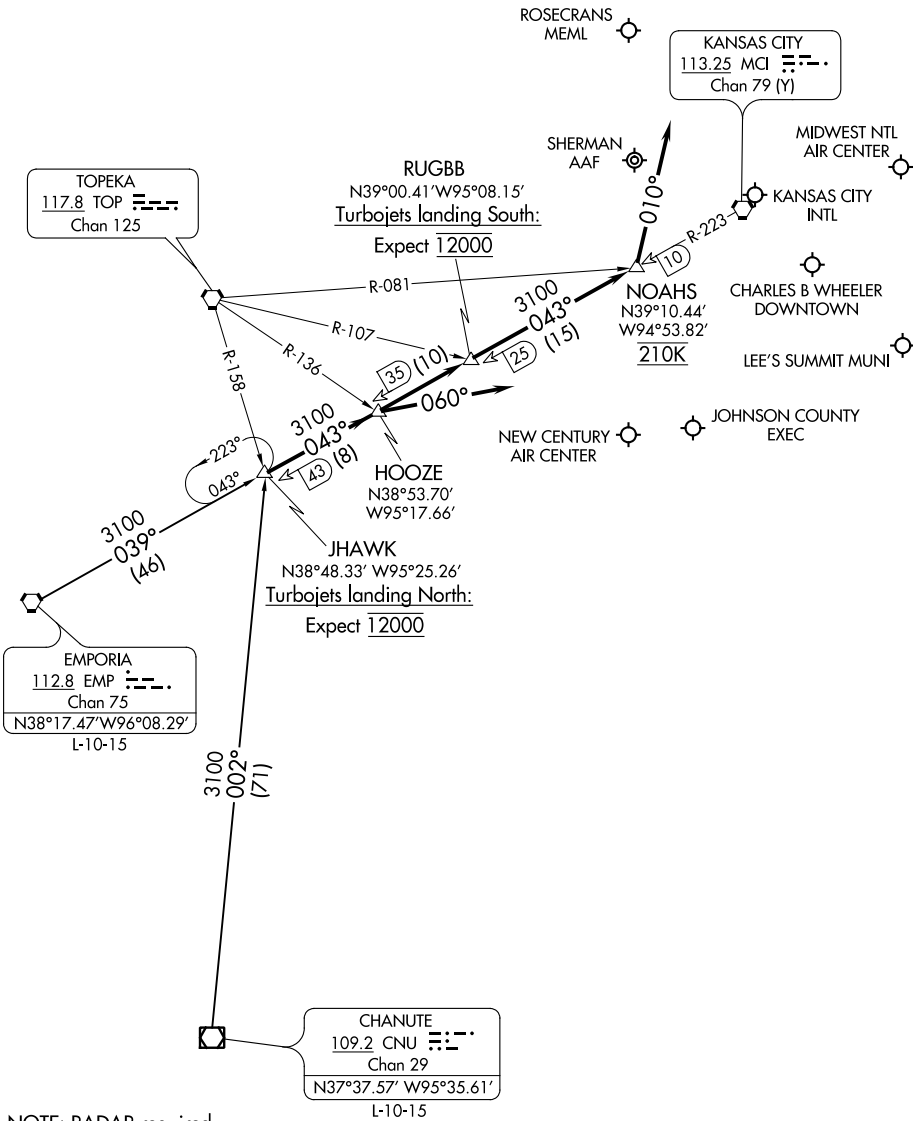

MCI D-ATIS
128.375
KANSAS CITY APP CON
120.95 318.1

NC-3, 30 DEC 2021 to 27 JAN 2022

NC-3, 30 DEC 2021 to 27 JAN 2022

NOTE: RADAR required.

NOTE: Chart not to scale.

(NARRATIVE ON FOLLOWING PAGE)