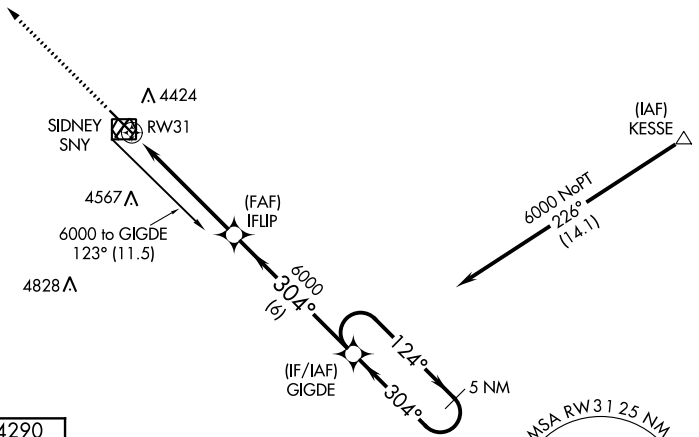

APP CRS 304°	Rwy Idg 6600
	TDZE 4290
	Apt Elev 4313

RNAV (GPS) RWY 31

SIDNEY MUNI/LLOYD W CARR FLD (SNY)

⚠ DME/DME RNP-0.3 NA. When local altimeter setting not received, use Kimball altimeter setting: increase all MDAs 160 feet and visibility Cats C and D ½ SM.

⚠ MISSED APPROACH: Climb to 6500 direct FEKAP and hold.

ASOS 125.775	DENVER CENTER 118.475 225.4	UNICOM 122.8 (CTAF) 0
------------------------	---------------------------------------	---------------------------------

ELEV 4313	TDZE 4290
-----------	-----------

CATEGORY	A	B	C	D
LNAV MDA	4740-1	450 (500-1)	4740-1¼ 450 (500-1¼)	4740-1½ 450 (500-1½)
CIRCLING	4760-1 447 (500-1)	4780-1 467 (500-1)	4920-1¾ 607 (700-1¾)	4960-2 647 (700-2)

REIL Rwy 13 and 31 0
HIRL Rwy 13-31 0

NC-2, 30 DEC 2021 to 27 JAN 2022

NC-2, 30 DEC 2021 to 27 JAN 2022