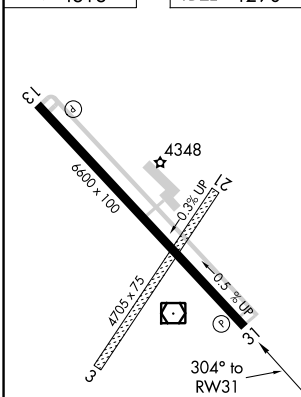

APP CRS 304°	Rwy Idg 6600
	TDZE 4290
	Apt Elev 4313

RNAV (GPS) RWY 31

SIDNEY MUNI/LLOYD W CARR FLD (SNY)

⚠ DME/DME RNP-0.3 NA. When local altimeter setting not received, use Kimball altimeter setting: increase all MDAs 160 feet and visibility Cats C and D ½ SM.

⚠ MISSED APPROACH: Climb to 6500 direct FEKAP and hold.

ASOS 125.775	DENVER CENTER 118.475 225.4	UNICOM 122.8 (CTAF) 0
------------------------	---------------------------------------	---------------------------------

ELEV 4313	TDZE 4290
-----------	-----------

CATEGORY	A	B	C	D
LNAV MDA	4740-1	450 (500-1)	4740-1¼ 450 (500-1¼)	4740-1½ 450 (500-1½)
CIRCLING	4760-1 447 (500-1)	4780-1 467 (500-1)	4920-1¾ 607 (700-1¾)	4960-2 647 (700-2)