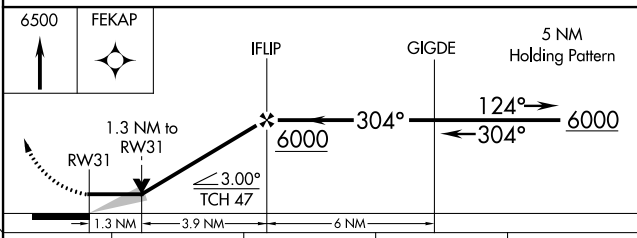

CATEGORY	A	B	C	D
LNAV MDA	4740-1	450 (500-1)	4740-1¼ 450 (500-1¼)	4740-1½ 450 (500-1½)
CIRCLING	4760-1 447 (500-1)	4780-1 467 (500-1)	4920-1¾ 607 (700-1¾)	4960-2 647 (700-2)

REIL Rwy 13 and 31 0
HIRL Rwy 13-31 0

NC-2, 30 DEC 2021 to 27 JAN 2022

NC-2, 30 DEC 2021 to 27 JAN 2022