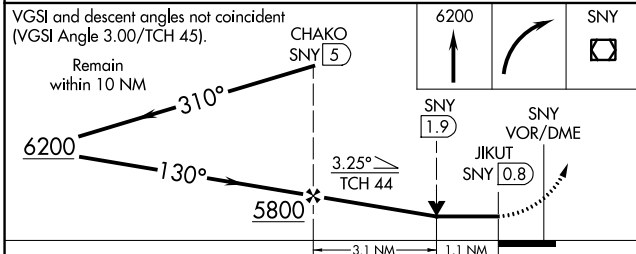

VOR/DME SNY 115.9 Chan 106	APP CRS 130°	Rwy Idg 6600 TDZE 4313 Apt Elev 4313
--	------------------------	---

VOR/DME RWY 13

SIDNEY MUNI/LLOYD W CARR FLD (SNY)

⚠ VDP NA when using Kimball altimeter setting. When local altimeter setting not received, use Kimball altimeter setting; increase all MDAs 160 feet and visibility Cats C and D ½ SM.

⚠ MISSED APPROACH: Climb to 6200 then right turn direct SNY VOR/DME and hold.

ASOS 125.775	DENVER CENTER 118.475 225.4	UNICOM 122.8 (CTAF) 0
------------------------	---------------------------------------	---------------------------------

CATEGORY	A	B	C	D
S-13	4700-1	387 (400-1)		4700-1¼ 387 (400-1¼)
CIRCLING	4760-1 447 (500-1)	4780-1 467 (500-1)	4920-1¾ 607 (700-1¾)	4960-2 647 (700-2)

NC-2, 30 DEC 2021 to 27 JAN 2022

NC-2, 30 DEC 2021 to 27 JAN 2022