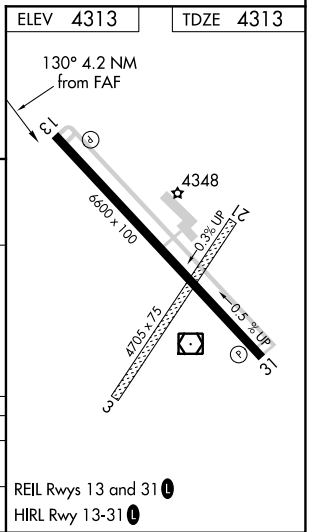

VOR/DME SNY 115.9 Chan 106	APP CRS 130°	Rwy Idg 6600 TDZE 4313 Apt Elev 4313
--	------------------------	---

VOR/DME RWY 13

SIDNEY MUNI/LLOYD W CARR FLD (SNY)

⚠ VDP NA when using Kimball altimeter setting. When local altimeter setting not received, use Kimball altimeter setting; increase all MDAs 160 feet and visibility Cats C and D ½ SM.

⚠ MISSED APPROACH: Climb to 6200 then right turn direct SNY VOR/DME and hold.

ASOS 125.775	DENVER CENTER 118.475 225.4	UNICOM 122.8 (CTAF) 0
------------------------	---------------------------------------	---------------------------------

CATEGORY	A	B	C	D
S-13	4700-1	387 (400-1)		4700-1¼ 387 (400-1¼)
CIRCLING	4760-1 447 (500-1)	4780-1 467 (500-1)	4920-1¾ 607 (700-1¾)	4960-2 647 (700-2)

NC-2, 30 DEC 2021 to 27 JAN 2022

NC-2, 30 DEC 2021 to 27 JAN 2022