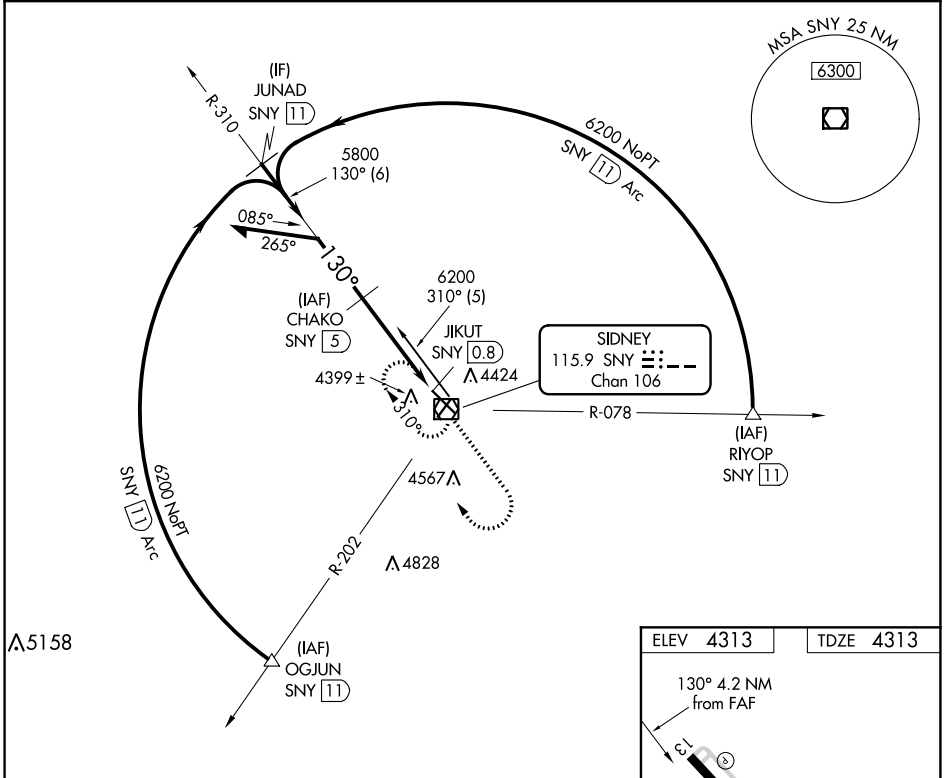

VOR/DME SNY 115.9 Chan 106	APP CRS 130°	Rwy Idg 6600 TDZE 4313 Apt Elev 4313
--	------------------------	---

VOR/DME RWY 13

SIDNEY MUNI/LLOYD W CARR FLD (SNY)

⚠ VDP NA when using Kimball altimeter setting. When local altimeter setting not received, use Kimball altimeter setting; increase all MDAs 160 feet and visibility Cats C and D ½ SM.

⚠ MISSED APPROACH: Climb to 6200 then right turn direct SNY VOR/DME and hold.

ASOS 125.775	DENVER CENTER 118.475 225.4	UNICOM 122.8 (CTAF) 0
------------------------	---------------------------------------	---------------------------------

CATEGORY	A	B	C	D
S-13	4700-1	387 (400-1)		4700-1¼ 387 (400-1¼)
CIRCLING	4760-1 447 (500-1)	4780-1 467 (500-1)	4920-1¾ 607 (700-1¾)	4960-2 647 (700-2)

NC-2, 30 DEC 2021 to 27 JAN 2022

NC-2, 30 DEC 2021 to 27 JAN 2022