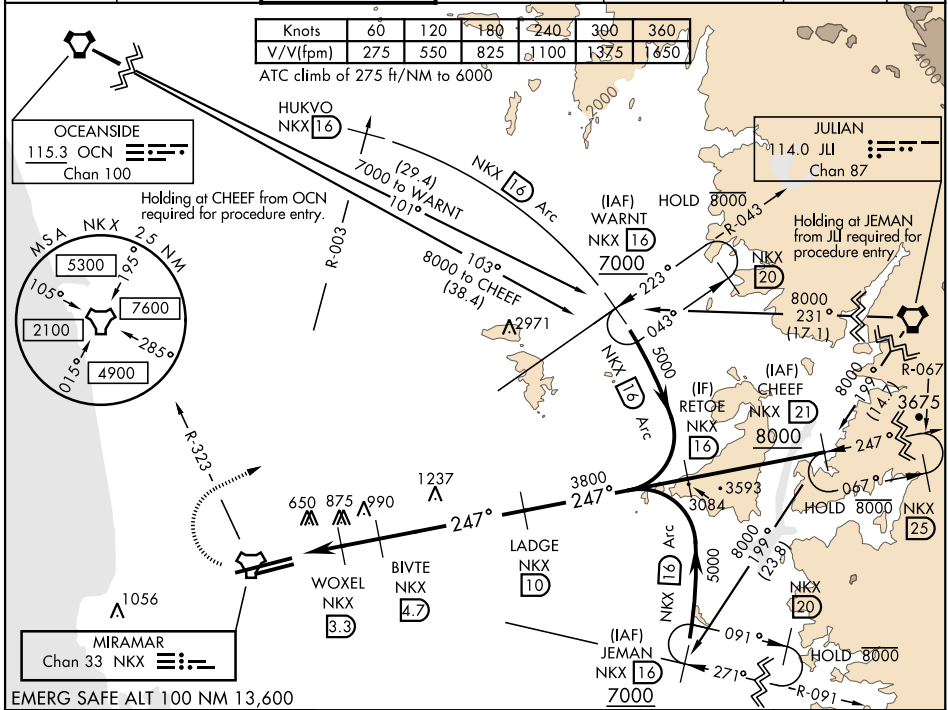

TACAN RWY 24R

TACAN NKX Chan 33	APCH CRS 247°	Rwy ldg TDZE 24R 12,000 24L 475 Arprt Elev 477	24L 8001 24L 477
-----------------------------	-------------------------	---	-----------------------------------

AL-903 [USN]

MIRAMAR MCAS (JOE FOSS FLD) (KNKX)

* When ALS in op, increase CAT AB vis to 1 mile, CAT CD to 1/8 miles.

 ALSF-1

 MISSED APPROACH: Climb to 1500, then climbing right turn to 7000 via NKX TACAN R-003 to HUKVO. Arc NE of NKX via the 16 mile arc to WARTN and hold. Cross NKX R-323 at 3000 mandatory, cross HUKVO at 6000 mandatory.

ATIS ★ 133.475 352.0	SOCAL APP CON 132.2 269.1	FOSS TOWER ★ 135.2 298.925	GND CON 128.625 307.325	CLNC DEL 125.975 254.325	LA CENTER 291.7	ASR/PAR
--	---	--	---	--	---------------------------	---------

HIRL Rwy 6L-24R
 HIRL Rwy 6R-24L

TACAN RWY 24R

SW-3, 30 DEC 2021 to 27 JAN 2022

SW-3, 30 DEC 2021 to 27 JAN 2022