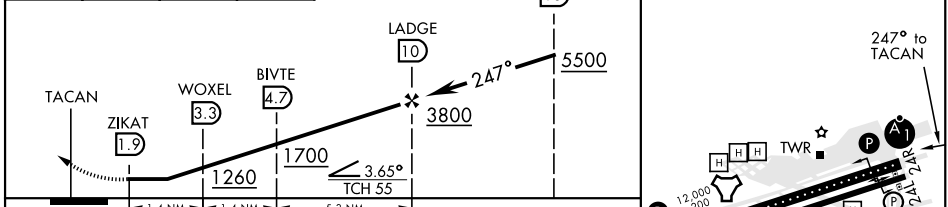

CATEGORY	A	B	C	D
S-24R *	1140-1/2	665 (700-1/2)	1140-1 1/2	665 (700-1 1/2)
SIDE-STEP 24L	1140-1	663 (700-1)	1140-1 7/8	663 (700-1 7/8)
CIRCLING	1140-1	663 (700-1)	1140-1 7/8	1180-2 1/4

HIRL Rwy 6L-24R
HIRL Rwy 6R-24L

TACAN RWY 24R

SW-3, 30 DEC 2021 to 27 JAN 2022

SW-3, 30 DEC 2021 to 27 JAN 2022