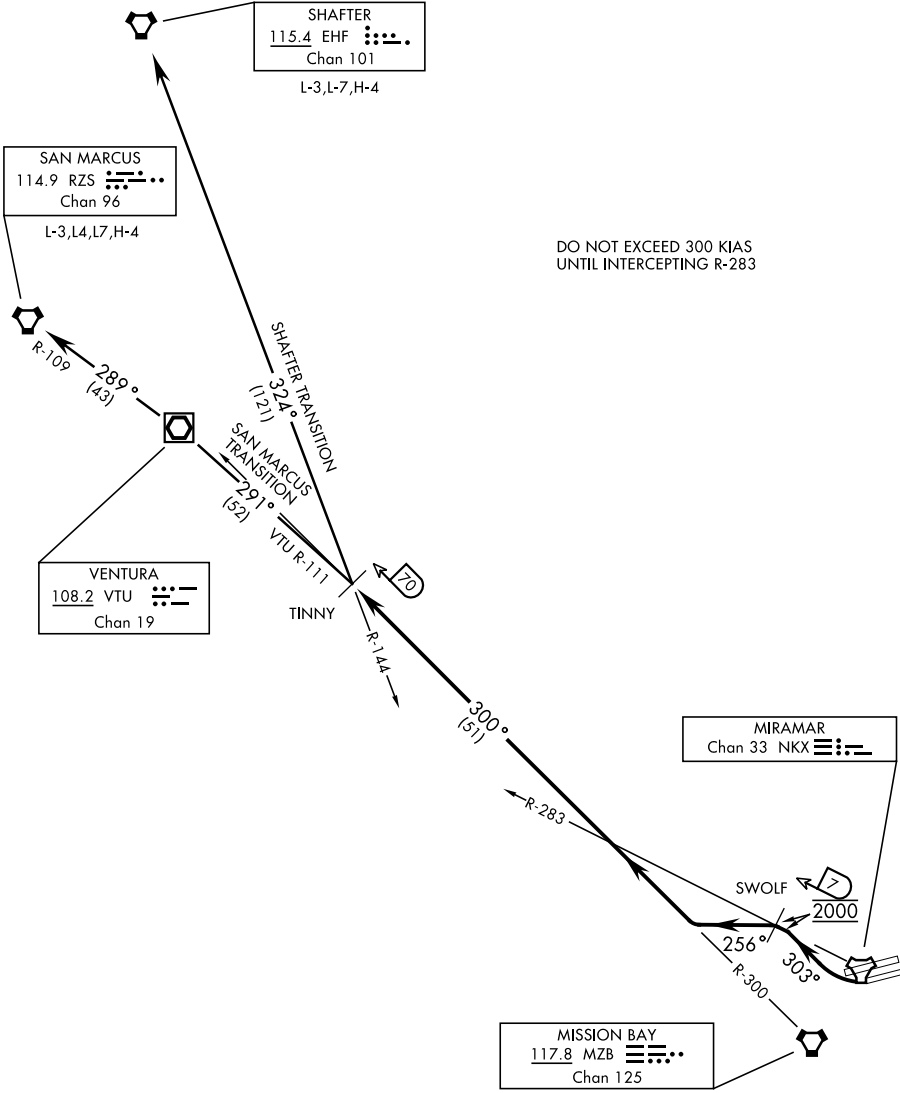

TINNY-FOUR DEPARTURE (TINNY4•TINNY)

MIRAMAR MCAS (JOE FOSS FLD) (KNKX)

SAN DIEGO, CALIFORNIA

ATIS ★ 133.475 352.0
 CLNC DEL
 125.975 254.325
 GND CON
 128.625 307.325
 FOSS TOWER ★
 135.2 298.925
 SOCAL DEP CON
 119.6 363.1 W

SHL-903 [USN]

Rwy	Knots	60	120	180	240	300	360
24L/R	V/V(fpm)	780	1560	2340	3120	3900	4680

ATC Climb Rate to 2000

SW-3, 30 DEC 2021 to 27 JAN 2022

SW-3, 30 DEC 2021 to 27 JAN 2022

TINNY-FOUR DEPARTURE (TINNY4•TINNY)

Orig 10OCT19

SAN DIEGO, CALIFORNIA
MIRAMAR MCAS (JOE FOSS FLD) (KNKX)