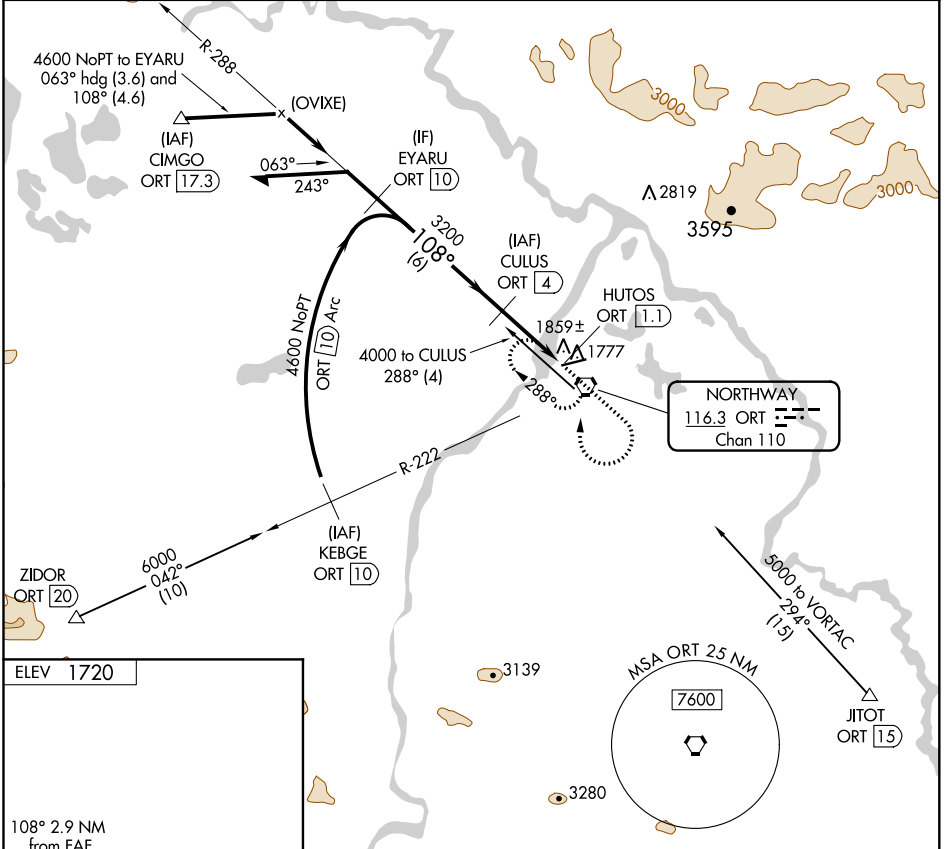

VORTAC ORT <b>116.3</b> Chan <b>110</b>	APP CRS <b>108°</b>	Rwy Idg TDZE Apt Elev <b>N/A</b> <b>N/A</b> <b>1720</b>
---	------------------------	--

# VOR/DME-A

NORTHWAY (ORT)(PAOR)

**MISSED APPROACH:** Climb to 3500 then climbing right turn to 8000  
direct ORT VORTAC and hold, continue climb-in-hold to 8000.

ASOS <b>135.4</b>	ANCHORAGE CENTER <b>126.55 323.0</b>	NORTHWAY RADIO <b>123.6 (CTAF)</b> <b>0</b>
----------------------	---	--

CATEGORY	A	B	C	D
CIRCLING	2260-1	540 (600-1)	2320-1½ 600 (600-1½)	2400-2¼ 680 (700-2¼)

AK, 02 DEC 2021 to 27 JAN 2022

AK, 02 DEC 2021 to 27 JAN 2022