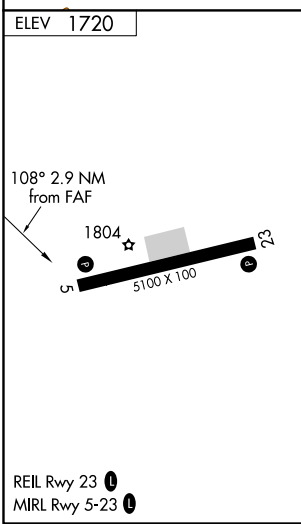

VORTAC ORT <b>116.3</b> Chan <b>110</b>	APP CRS <b>108°</b>	Rwy Idg TDZE Apt Elev <b>N/A</b> <b>N/A</b> <b>1720</b>
---	------------------------	--

# VOR/DME-A

NORTHWAY (ORT)(PAOR)

**MISSED APPROACH:** Climb to 3500 then climbing right turn to 8000  
direct ORT VORTAC and hold, continue climb-in-hold to 8000.

ASOS <b>135.4</b>	ANCHORAGE CENTER <b>126.55 323.0</b>	NORTHWAY RADIO <b>123.6 (CTAF)</b> <b>0</b>
----------------------	---	--

CATEGORY	A	B	C	D
CIRCLING	2260-1	540 (600-1)	2320-1½ 600 (600-1½)	2400-2¼ 680 (700-2¼)

AK, 02 DEC 2021 to 27 JAN 2022

AK, 02 DEC 2021 to 27 JAN 2022