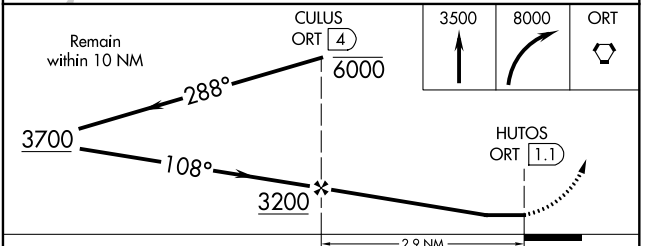

VORTAC ORT <b>116.3</b> Chan <b>110</b>	APP CRS <b>108°</b>	Rwy Idg TDZE Apt Elev <b>N/A</b> <b>N/A</b> <b>1720</b>
---	------------------------	--

# VOR/DME-A

NORTHWAY (ORT)(PAOR)

**MISSED APPROACH:** Climb to 3500 then climbing right turn to 8000  
direct ORT VORTAC and hold, continue climb-in-hold to 8000.

ASOS <b>135.4</b>	ANCHORAGE CENTER <b>126.55 323.0</b>	NORTHWAY RADIO <b>123.6 (CTAF)</b> <b>0</b>
----------------------	---	--

CATEGORY	A	B	C	D
CIRCLING	2260-1	540 (600-1)	2320-1½ 600 (600-1½)	2400-2¼ 680 (700-2¼)

AK, 02 DEC 2021 to 27 JAN 2022

AK, 02 DEC 2021 to 27 JAN 2022