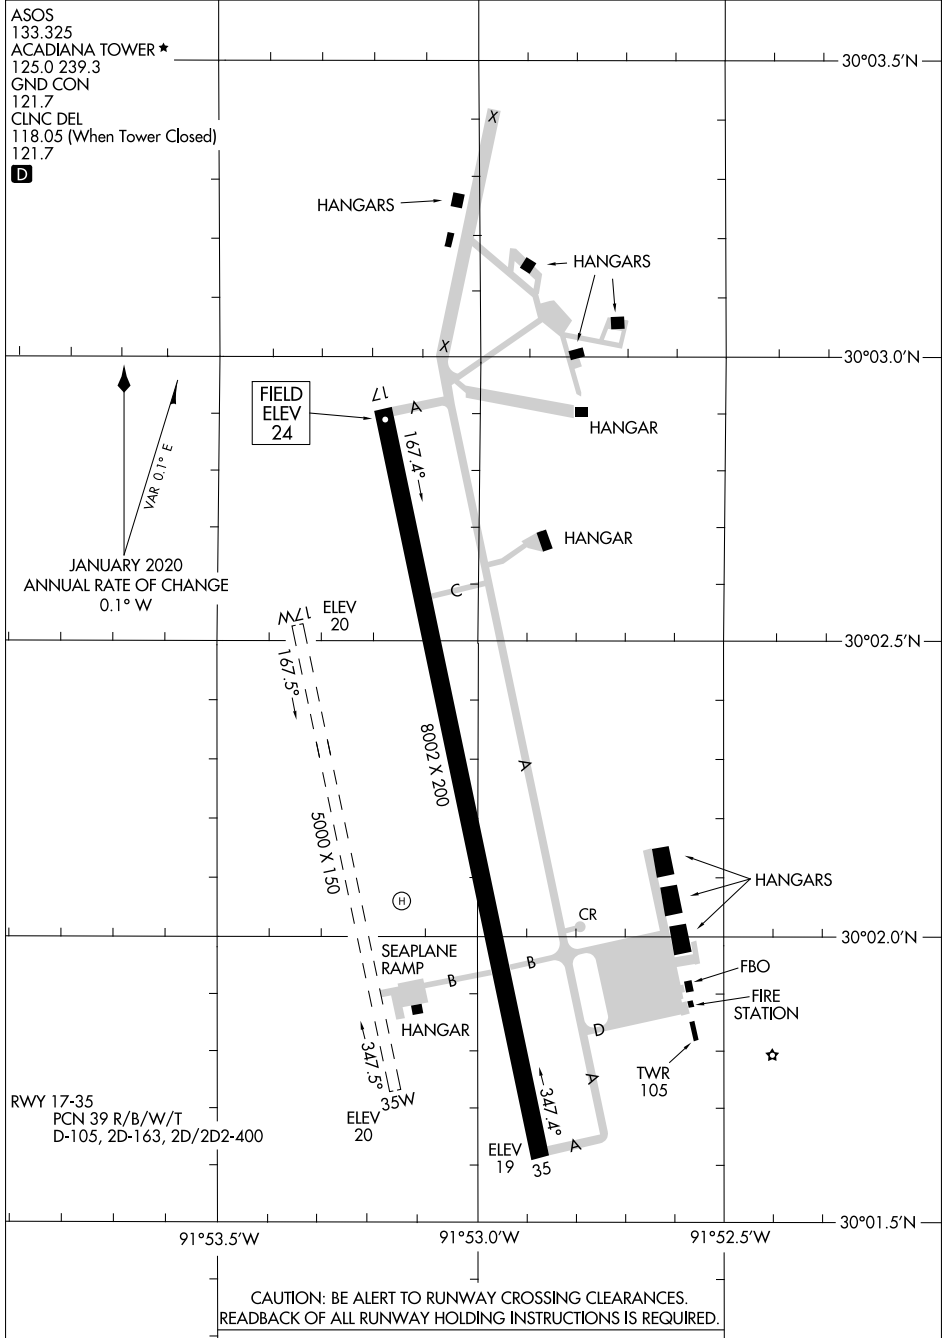

20086

AIRPORT DIAGRAM

AL-5040 (FAA)

ACADIANA RGNL (A.R.A.)
NEW IBERIA, LOUISIANA

SC-4, 30 DEC 2021 to 27 JAN 2022

SC-4, 30 DEC 2021 to 27 JAN 2022

AIRPORT DIAGRAM
20086

NEW IBERIA, LOUISIANA
ACADIANA RGNL (A.R.A.)